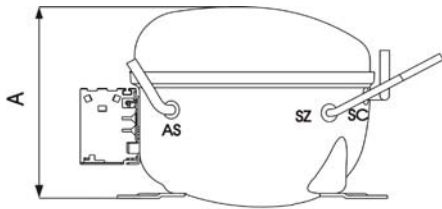

model		OF 789
gas		R134a
voltage	[V-Hz]	220/240-50
rated power	[Kcal/h]	95

brand		VERDICHTER
displacement	[cc]	4,38
power	[Hp]	1/10 hp
power absorption	[W]	110 w
run / start current	[A]	0,71 / 10,4
run / start windings resistance	[Ohm]	24,1 / 22,6
A height	[mm]	159,5
B depth	[mm]	150
C width	[mm]	229
notes		
picture	[See SM 599329155]	VOE ALPHA