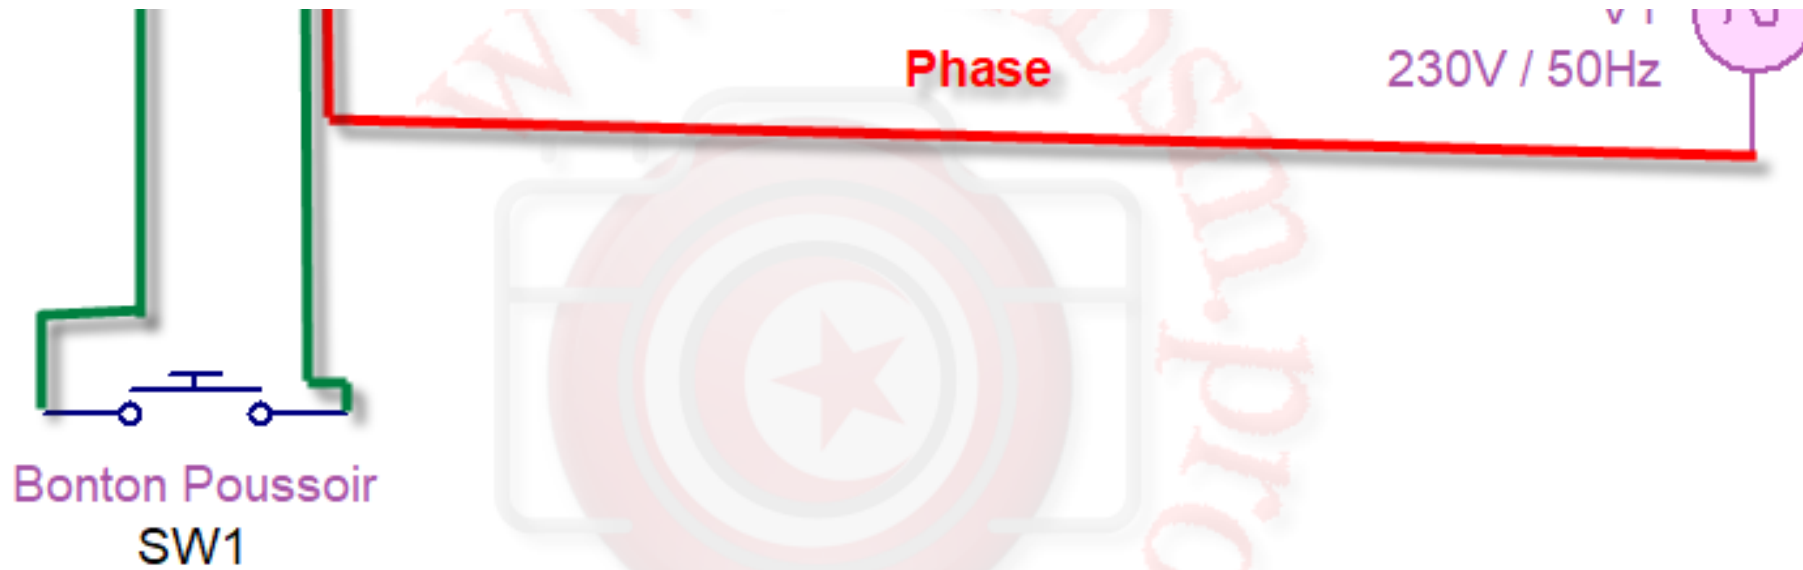

Picture Private Copyright WWW.MBSMGROUP.TN

▪ الرئيسية ▪