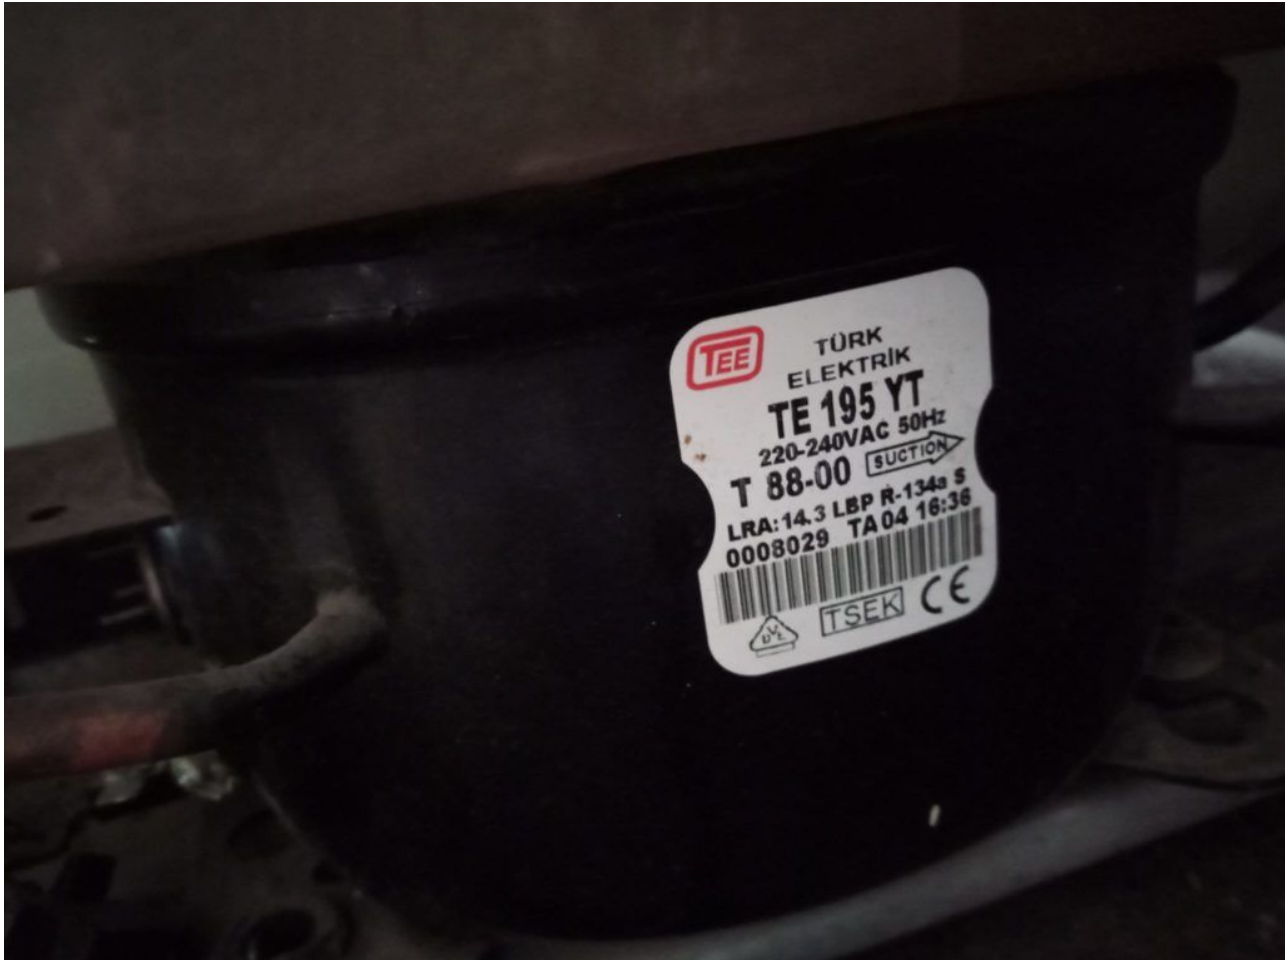

Mbsm.pro, Compressor, Te195yt, 1/4
Hp, 226 W, Lbp, R134a, lra 14a, 220v,
1 phase 50 hz

Category: Post

written by Lilianne | 9 April 2022

Private Picture Copyright: WWW.MBSM.PRO