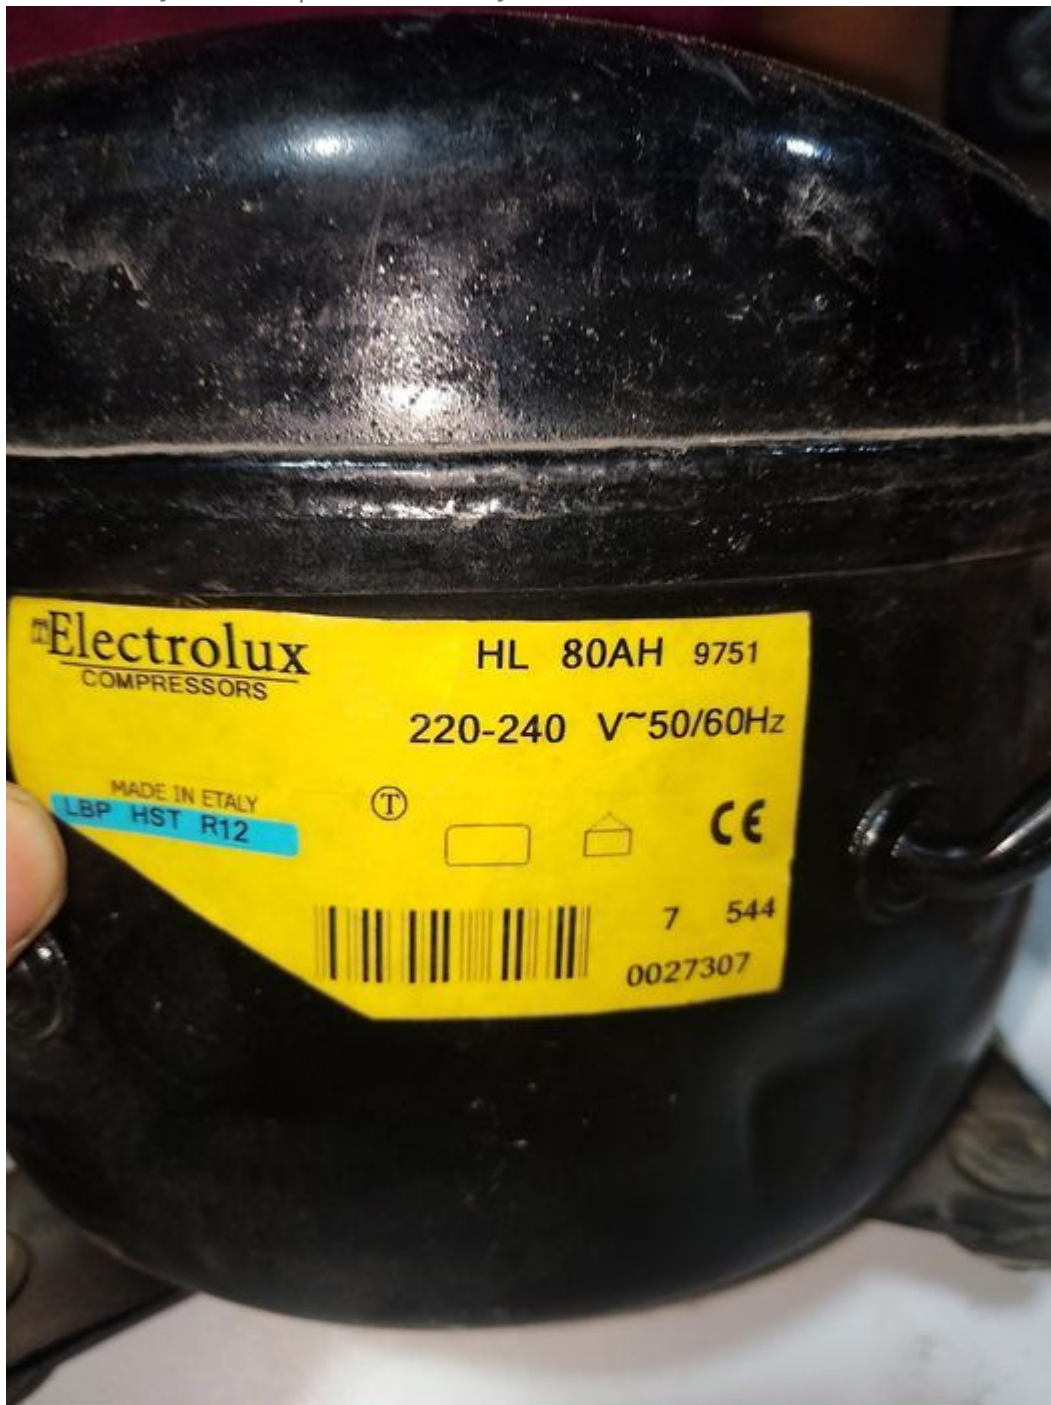

r134, Compressor ACC, Cubigel, Huayi, Electrolux, ZEM

Mbsm.pro, Compressor, Zem, HL80AH, R600A, Electrolux Group, 84 w, 1/7 hp, Lbp, Freezer

Category: compressor

written by Amina | 20 February 2026

Private Picture Copyright : WWW.MBSM.PRO

Mbsm.pro, Compressor, Zem, HL80AH, R600A, Electrolux Group, 84 w, 1/7 hp, Lbp, Freezer