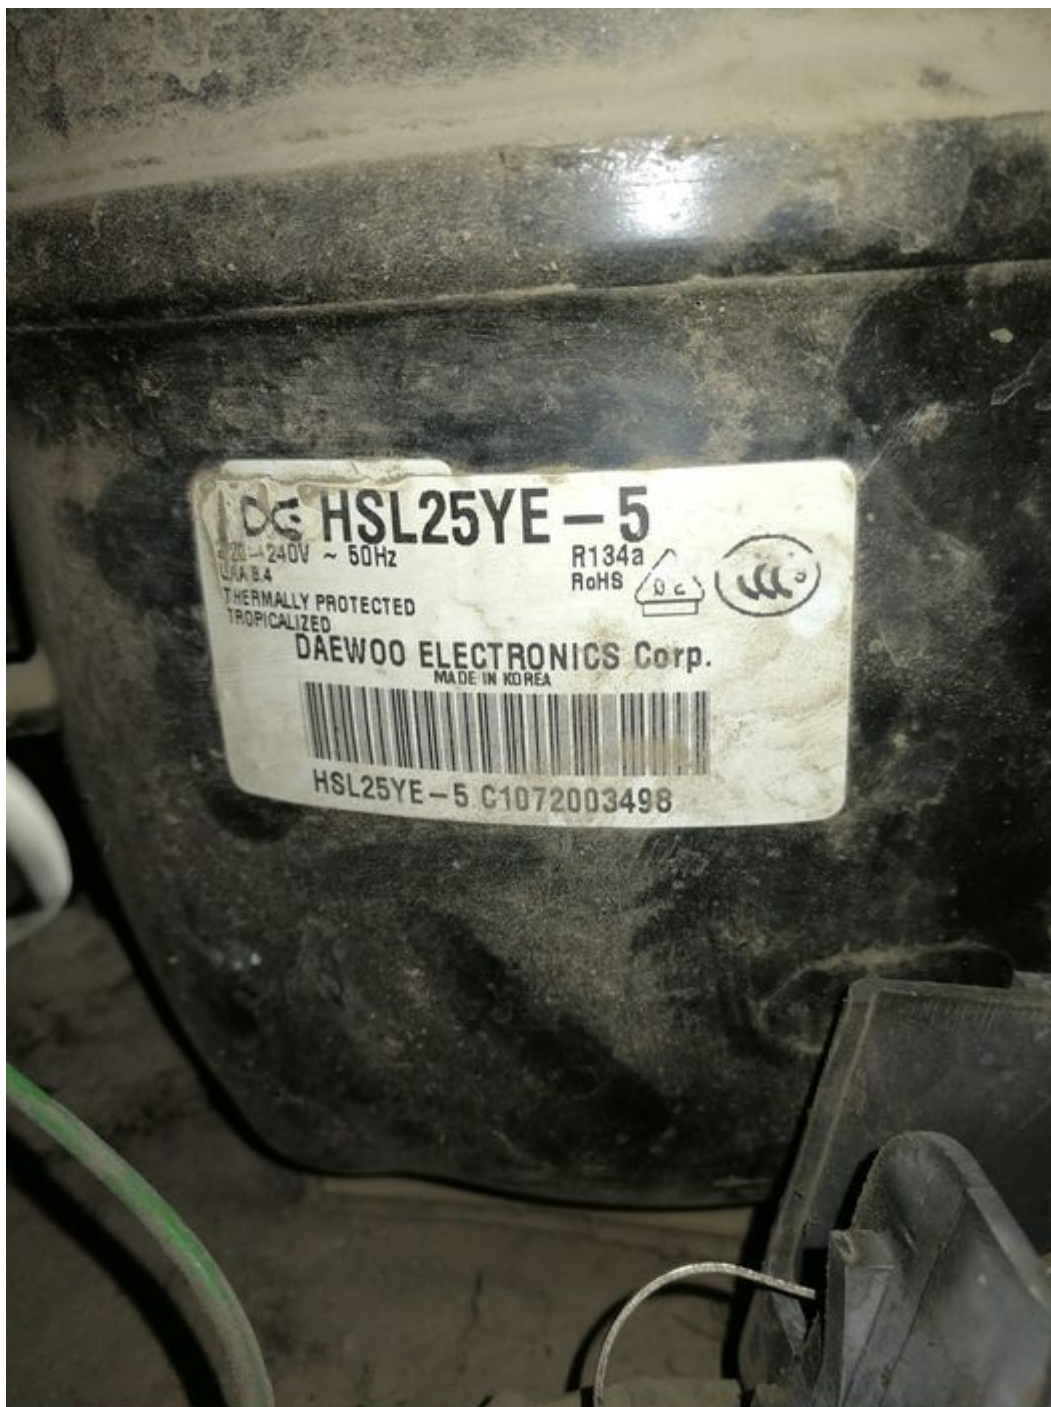

DAEW00 Compressor , HSL25YE-5, 1/4HP, 1PH, R134a ,220-240V 50Hz, Puissance frigorifique, 204 W ,690 BTU

Category: Technologie,Tester ok
written by www.mbsm.pro | 1 May 2020

Private Picture Copyright : WWW.MBSM.PRO