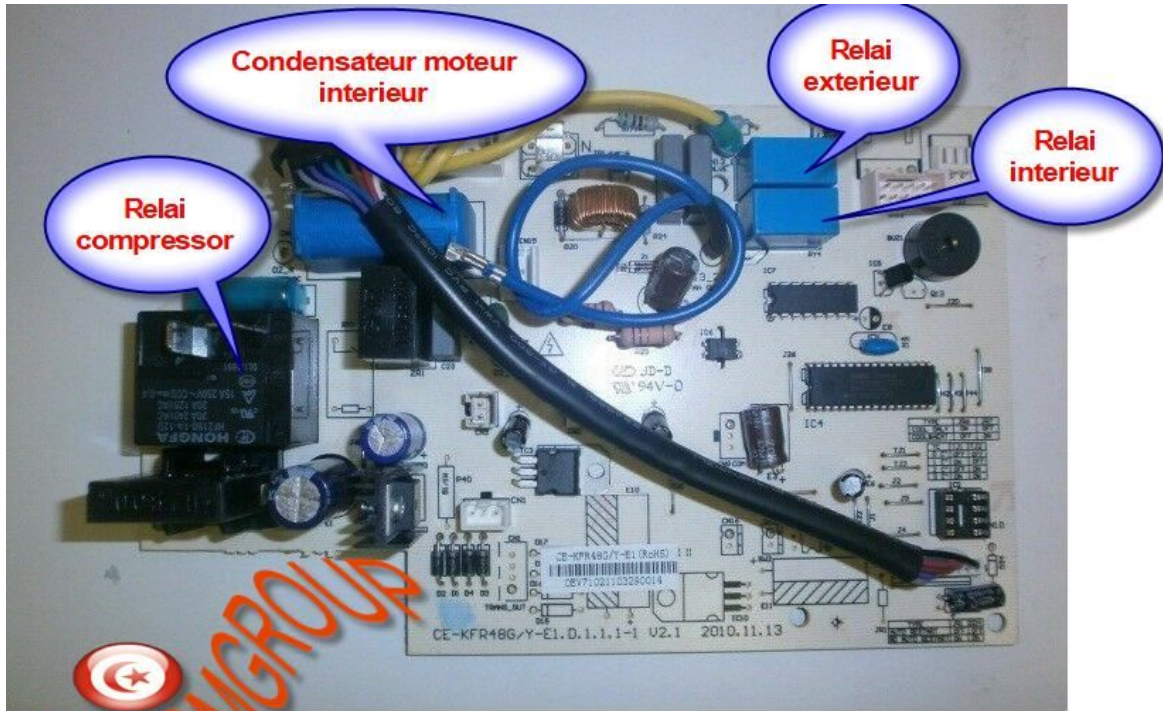

Private Picture Copyright: WWW.MBSM.PRO

Minisplit Climatiseur , Mirage, Galanz , Carte Mère CE-KFR48G

Kulthorn , R134A, High Temperature
, Compressor, C-BZ SERIE , 220-240 v
50/60Hz

Category: Technologie, Tester ok
written by www.mbsm.pro | 22 May 2020