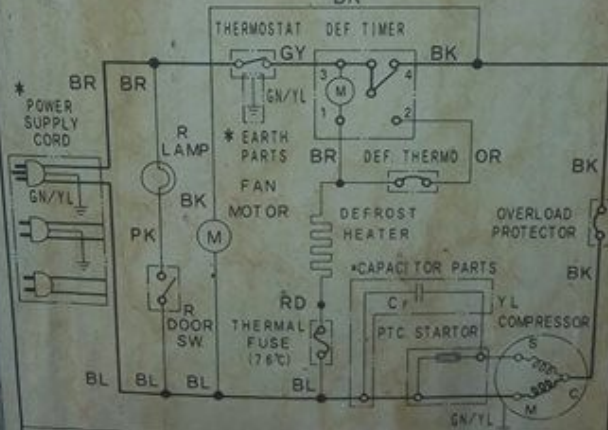

CIRCUIT DIAGRAM

GY...GRAY   OR...ORANGE   RD...RED   PK...PINK
VT...VIOLET   BR...BROWN   BL...BLUE   BK...BLACK
GN/YL...GREEN/YELLOW   YL...YELLOW
BK

*THE PLUG TYPE CAPACITOR PARTS, EARTH PARTS ON CIRCUIT DIAGRAM ARE SUBJECTED TO CHANGE ACCORDING MODEL TYPE

Insulation Blowing Gas:
Cyclo-Pentane

N02