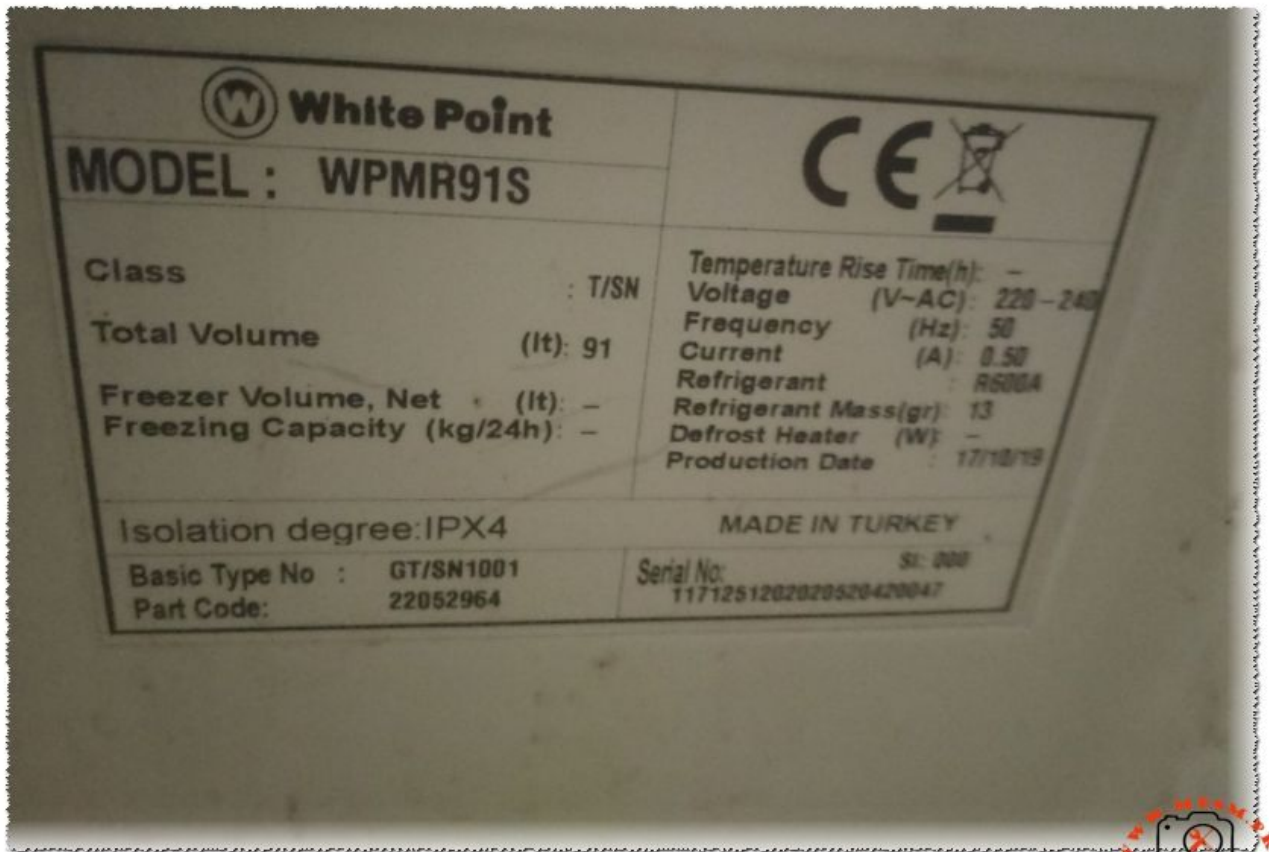

WPMR91S, the refrigerator requires exactly 13 grams of R600a refrigerant.

Category: Refrigeration

written by www.mbsm.pro | 29 January 2026

Private Picture Copyright : WWW.MBSM.PRO

The White Point WPMR91S is a high-efficiency 91-liter refrigerator utilizing a specialized 13-gram R600a refrigerant charge. Operating at 0.50A, this Turkish-made unit is designed for optimal LBP performance. This guide provides comprehensive technical specifications, compressor cross-references, and engineering insights for professional technicians and hobbyists looking for reliable maintenance data and replacement parts.