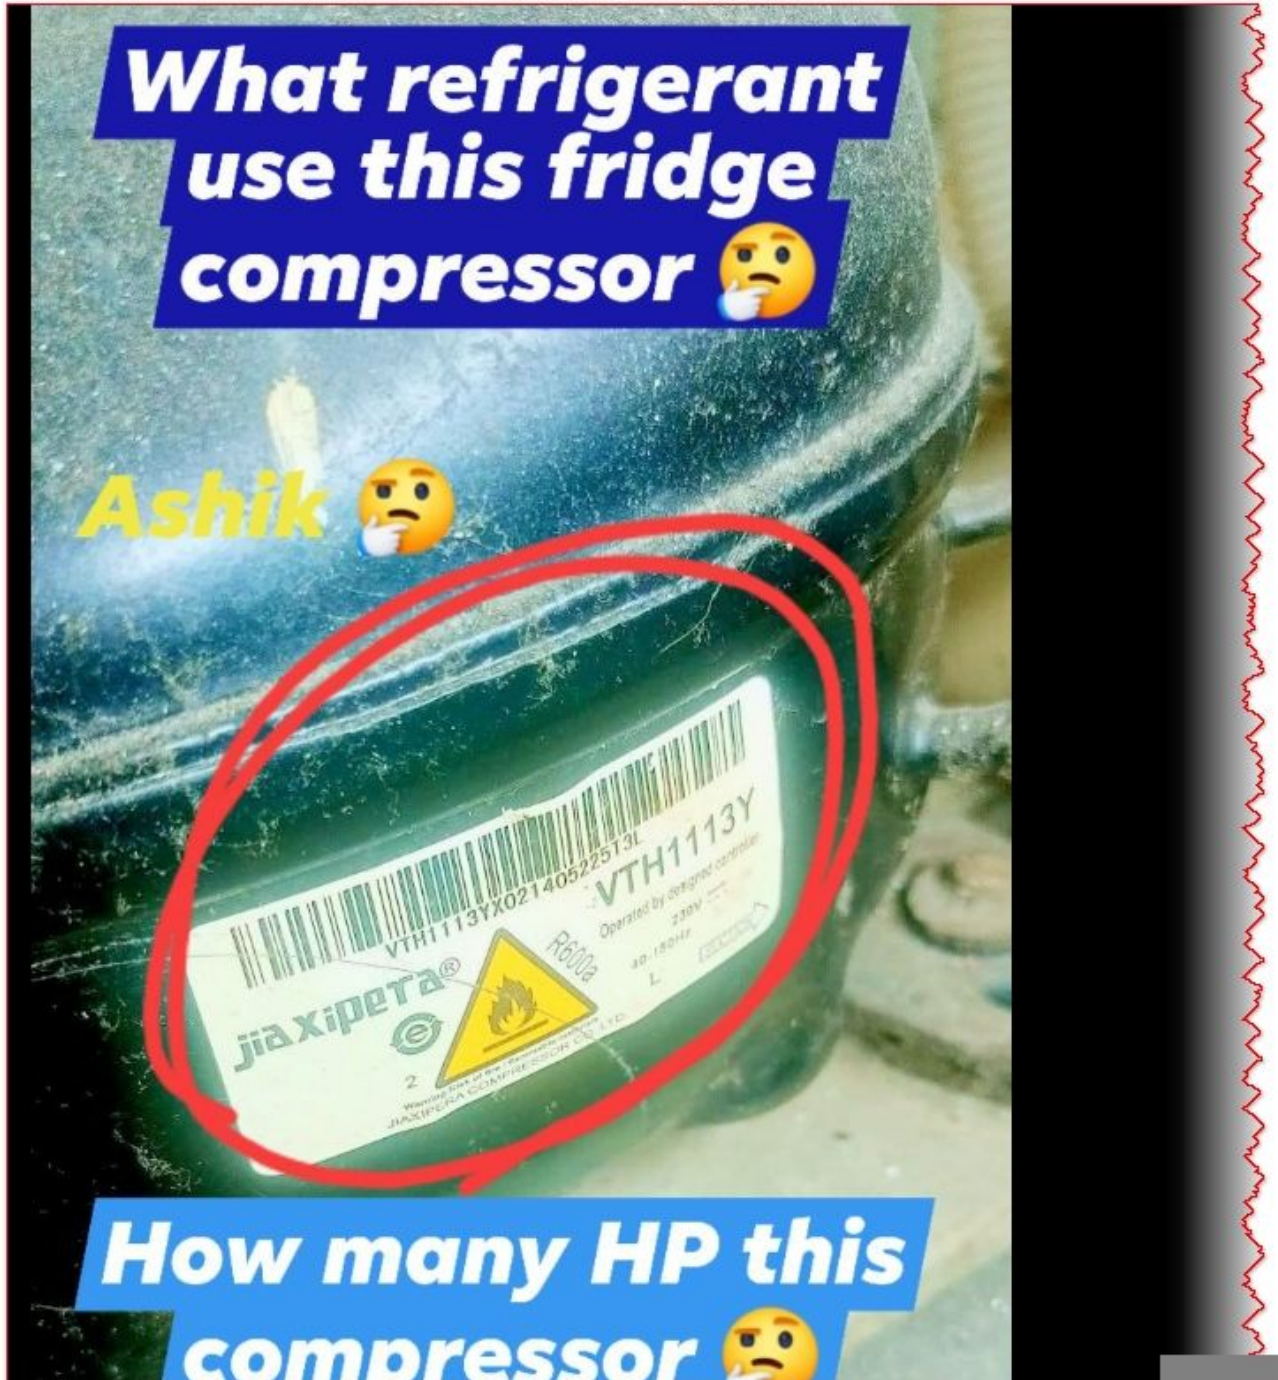

# Jiaxipera VTH1113Y Compressor: R600a

Category: Refrigeration

written by [www.mbsm.pro](http://www.mbsm.pro) | 8 January 2026

Private Picture Copyright : [WWW.MBSM.PRO](http://WWW.MBSM.PRO)

Jiaxipera VTH1113Y is a high-efficiency inverter compressor using R600a refrigerant. Designed for LBP applications, it operates on 220-240V and offers quiet, reliable cooling for household refrigerators.