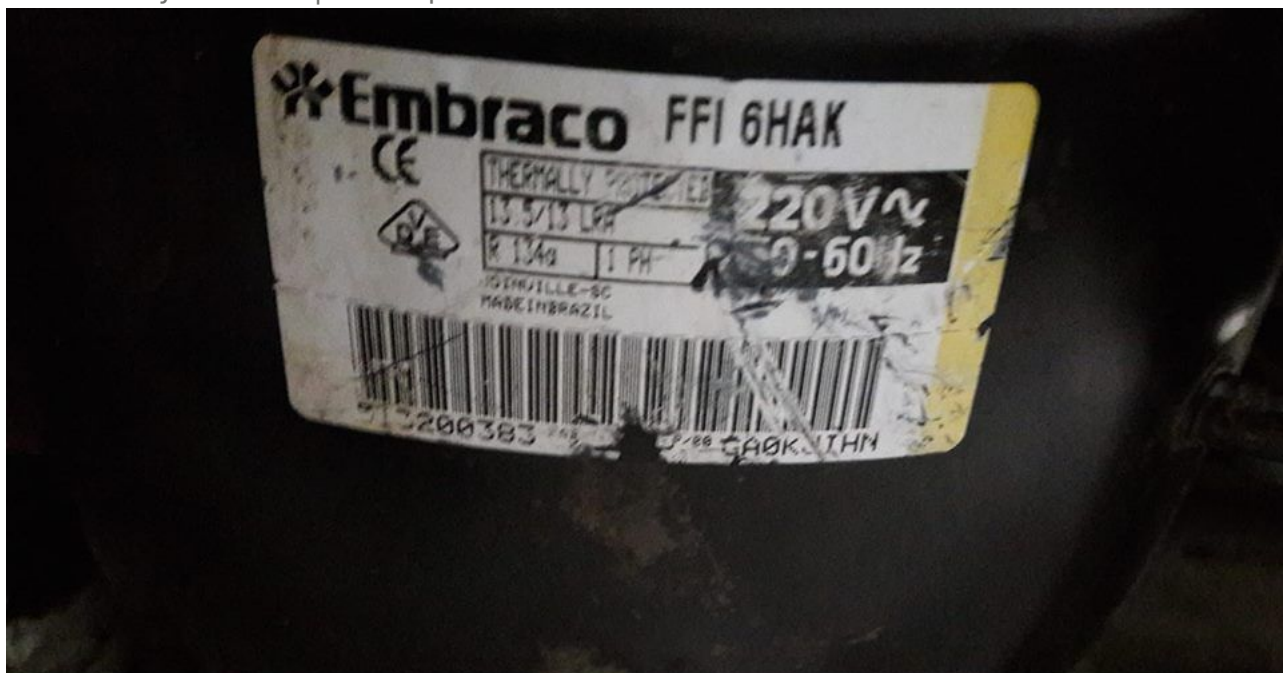

PictureS Mbsm Dot Pro : www.mbsm.pro

www.mbsm.pro , compressor, R134a ,ff16hak ,170 watt ,1/4 HP ,1PH