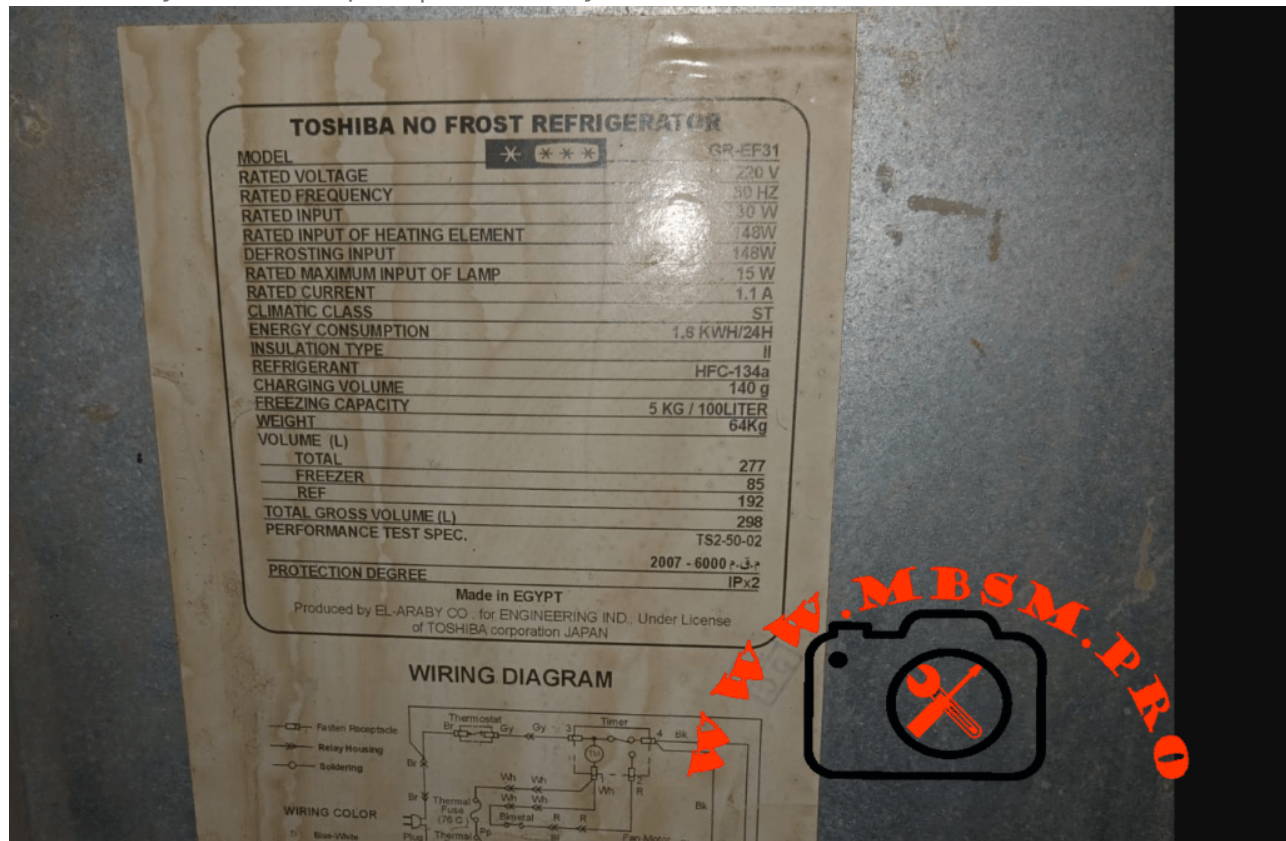

Mbsm.pro, Toshiba, Rotary, refrigerator ,compressor, PH360X3C-4KTS1, 1.5T++, 3 hp, 1 ph, r22

Mbsm.pro, TOSHIBA, REFRIGERATOR, NO FROST 11 FEET, SILVER, GR-EF31-SL, 296 L

Category: Refrigerator

written by www.mbsm.pro | 2 January 2026

Private Picture Copyright : WWW.MBSM.PRO

Mbsm.pro, TOSHIBA, REFRIGERATOR, NO FROST 11 FEET, SILVER, GR-EF31-SL, 296 L

Mbsm.pro, Refrigerator, Mini compressor, GMCC, C Series, TOSHIBA, SZ55C1J, 75 w, 1/10 hp, LBP, r600a, Refrigerator-Freezer, HRD-071S, 64 L

Category: compressor

written by www.mbsm.pro | 2 January 2026