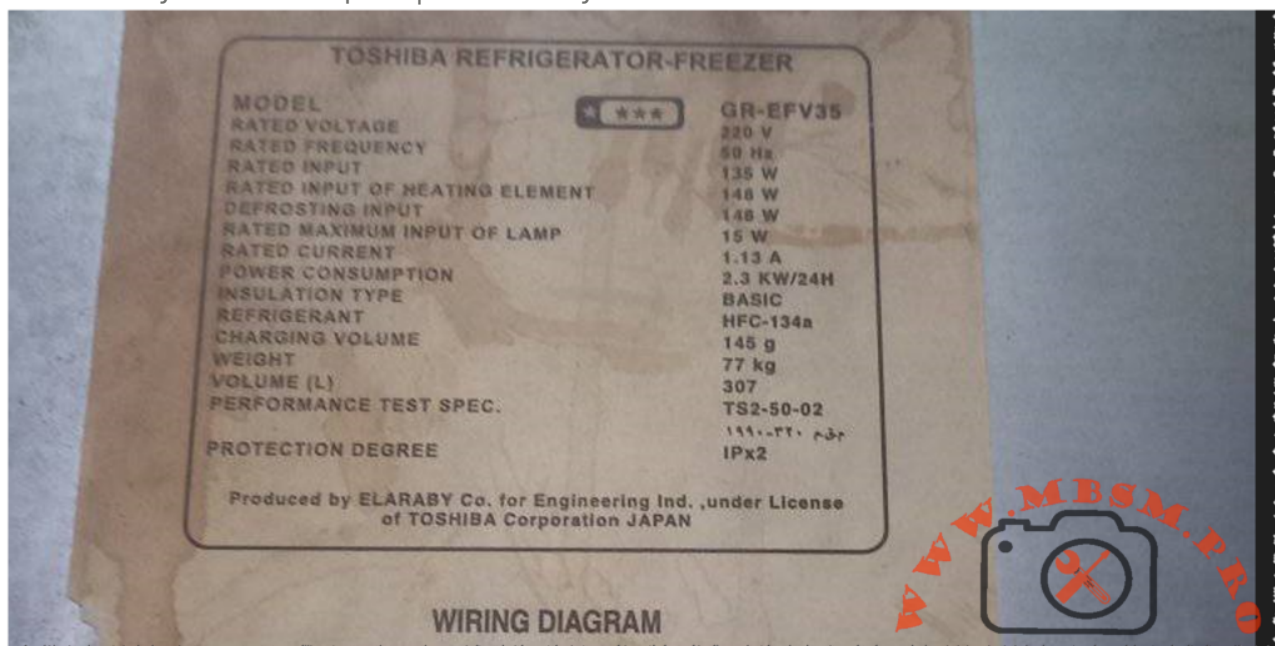

Mbsm.pro, TOSHIBA, REFRIGERATOR, FREEZER, GR-RG70UD, compressor, 1/4 hp

---

Mbsm.pro, TOSHIBA, REFRIGERATOR, FREEZER, GR-EFV35, 12 feet, 3 D00R, 307 L, compressor, 1/5 hp, 140 w, lbp, r134a, 145 g

Category: Refrigerator

written by www.mbsm.pro | 2 January 2026

Mbsm.pro, TOSHIBA, REFRIGERATOR, FREEZER, GR-EFV35, 12 feet, 3 D00R, 307 L, compressor, 1/5 hp, 140 w, lbp, r134a, 145 g

---

Mbsm.pro, Toshiba, Compressor, SZ70C1H, 113 w, 1/6 hp, r600a, lbp, 7.0 cm³

Category: compressor

written by www.mbsm.pro | 2 January 2026