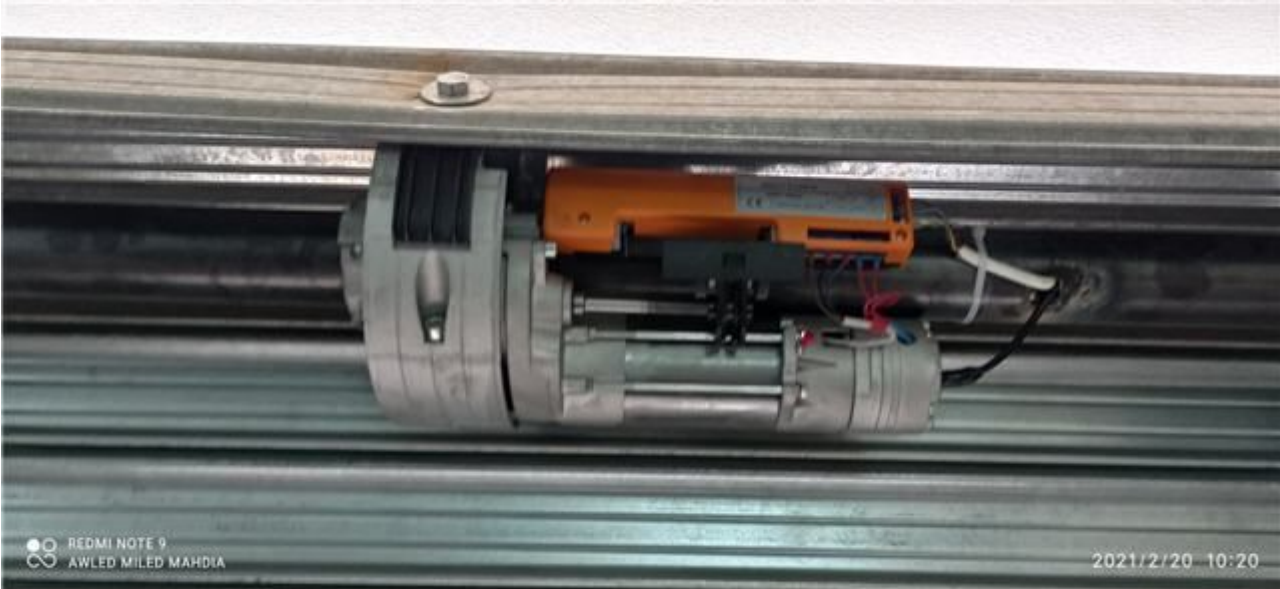

Private Picture Copyright: WWW.MBSM.PRO