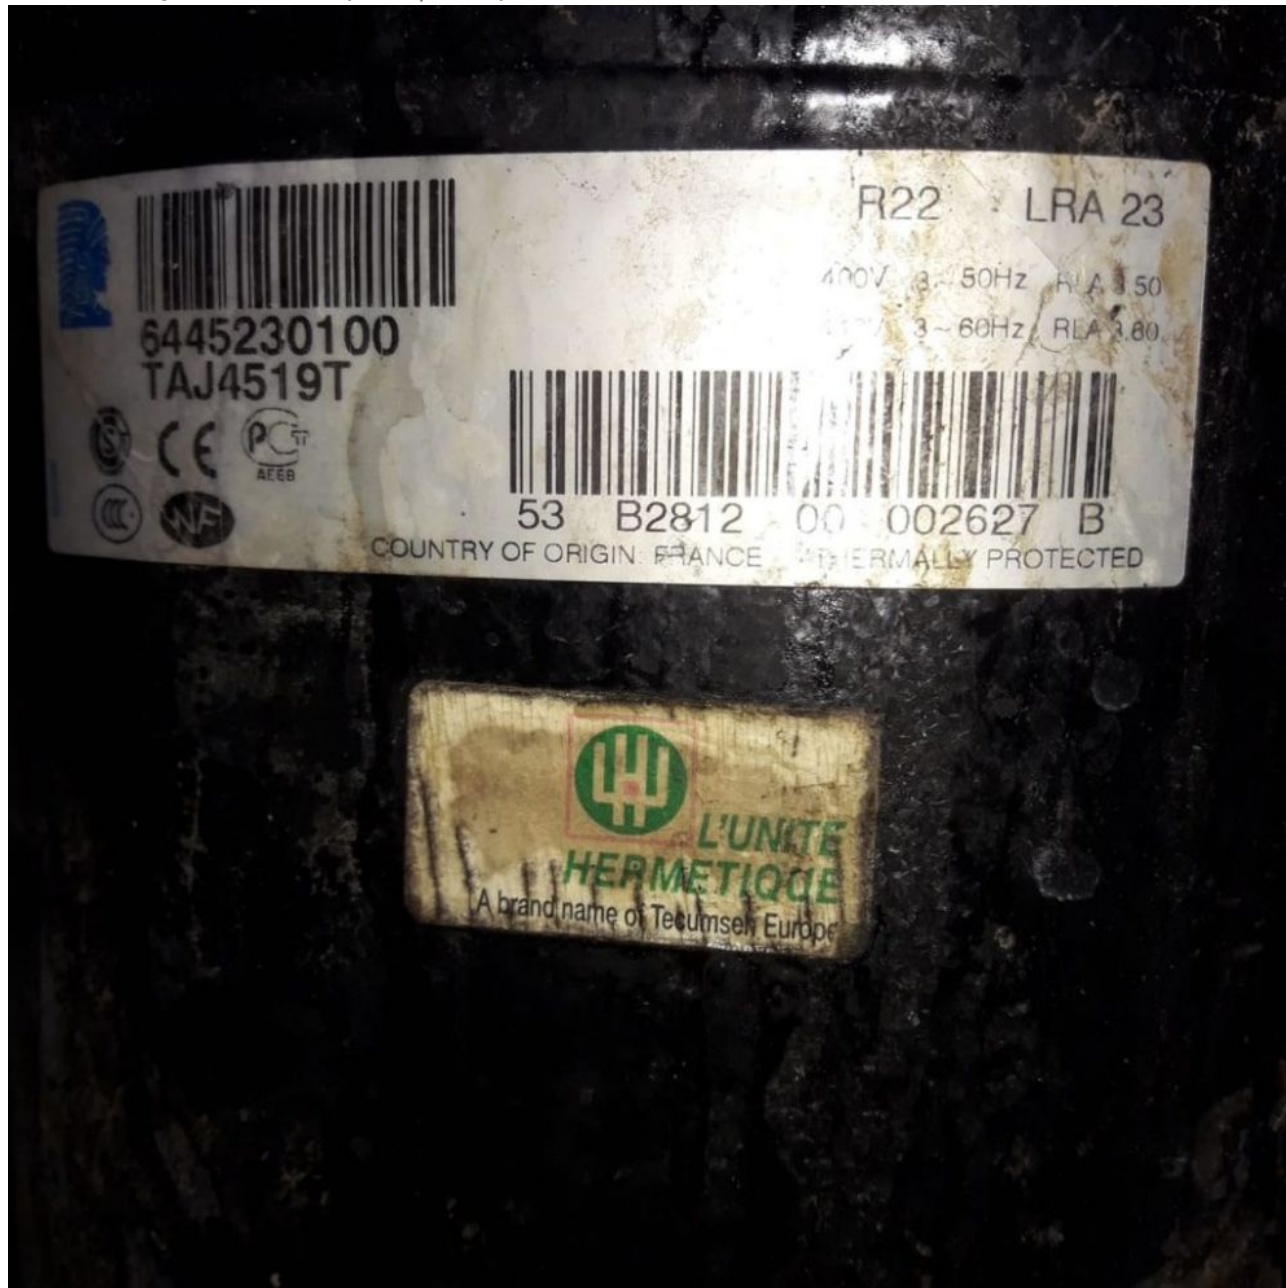

Mbsm.pro, Compressor, Tecumseh,
TAJ4519T, 16157 Btu/h, 1 1/2 hp, 1.5
hp, big++, MHBP, 34.45m3, 380V/50Hz,
R22, 3 PH

Category: compressor

written by www.mbsm.pro | 5 April 2022

Private Picture Copyright: WWW.MBSM.PRO

Mbsm.pro, Compressor, Tecumseh, TAJ4519T, 16157 Btu/h, 1 1/2 hp, 1.5 hp, big++,
MHBP, 34.45m3, 380V/50Hz, R22, 3 PH