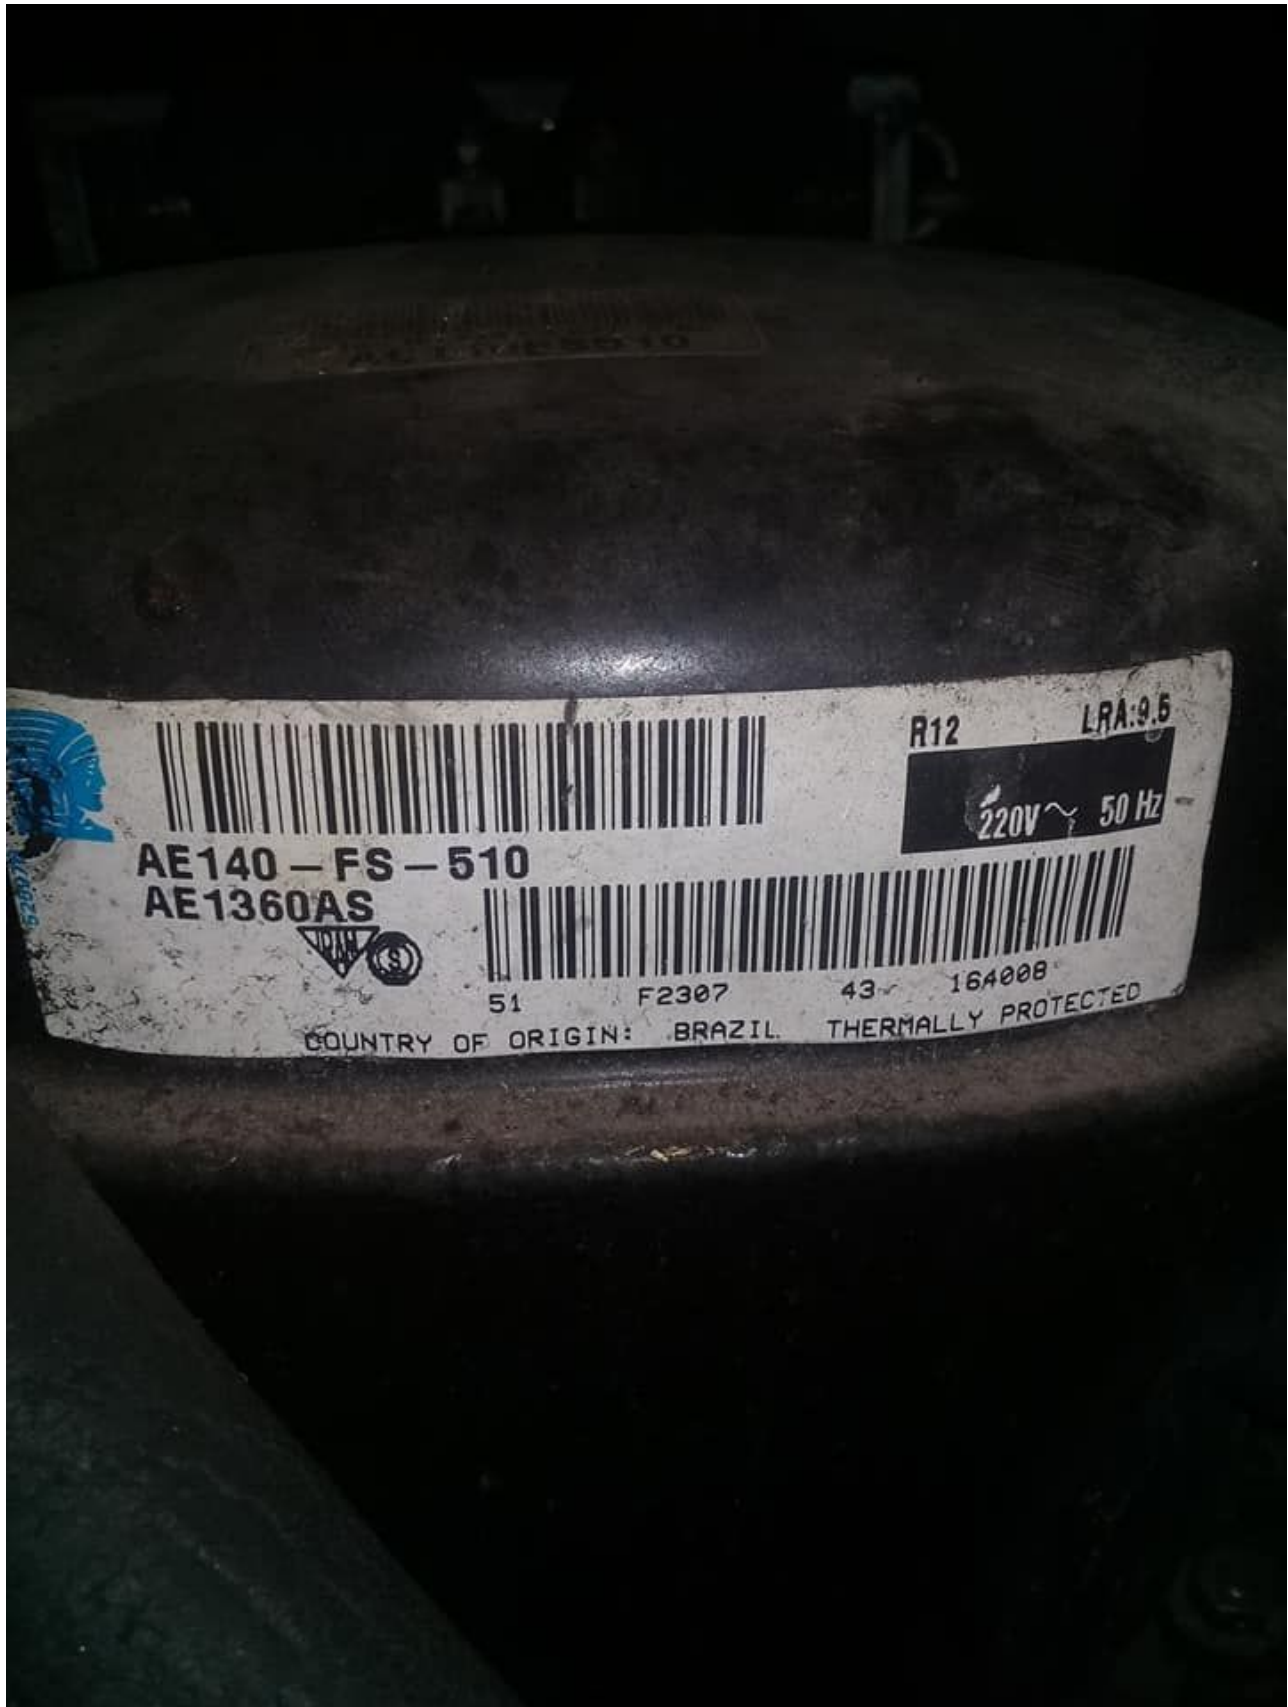

Private Picture Copyright : WWW.MBSM.PRO

Model:AE1360AS

Product Description

Type: Reciprocating

Application: LBP – Low Back Pressure

Refrigerant: R12

Voltage/Frequency: 220-240V ~ 50Hz