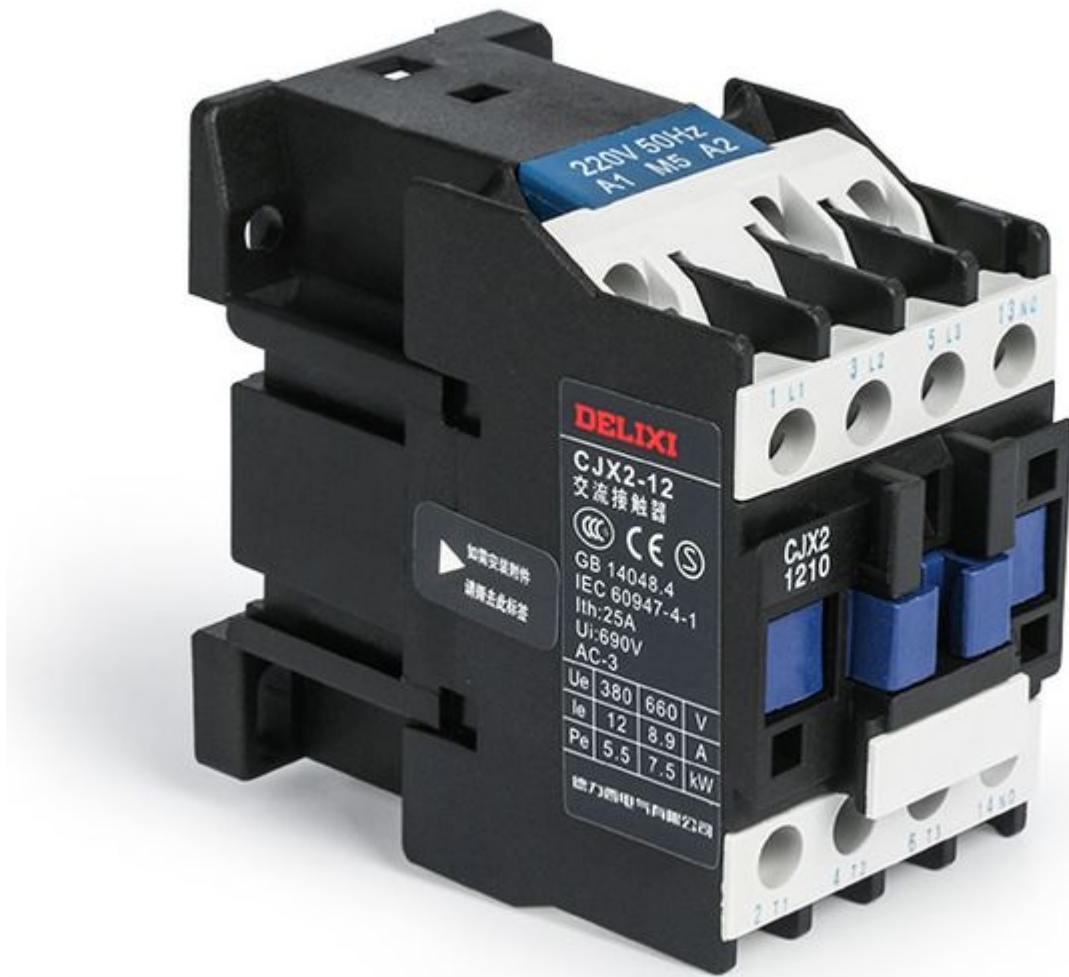

Climatiseur ,Sharp

Category: Solutions,Tester ok
written by Jamila | 21 October 2025

PictureS Mbsm Dot Pro : www.mbsm.pro

www.mbsm.pro, Branchement de Contacteur ,De Réponse Carte mère, Climatiseur ,Sharp

www.mbsm.pro , compressor, R134a ,ff16hak ,170 watt ,1/4 HP ,1PH

Category: Solutions,Tester ok
written by Jamila | 21 October 2025