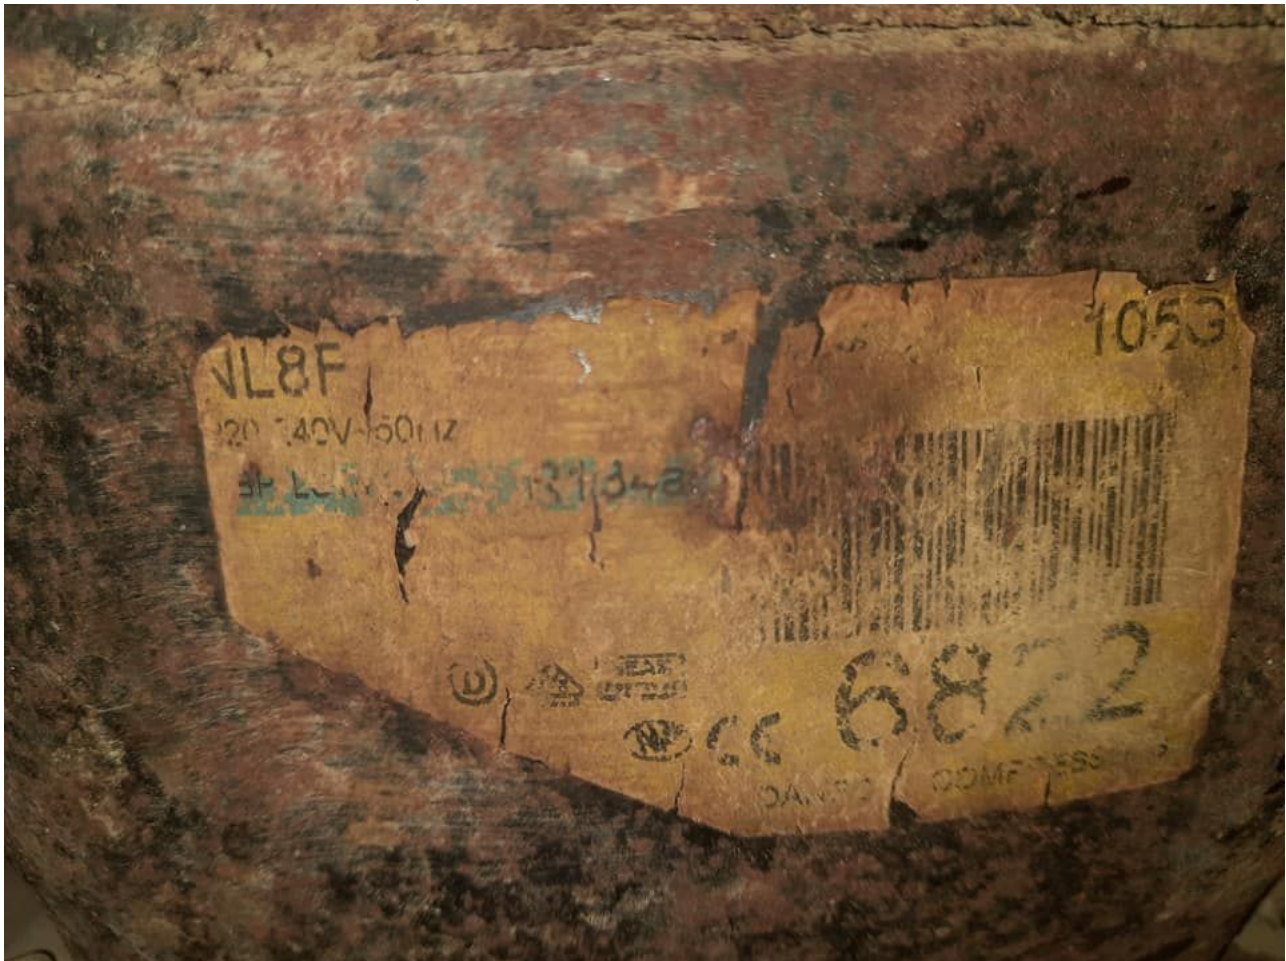

Mbsm.pro, compressor, dle5.7cnt , Secop, Danfoss, 102H4685, 1/4 hp++, 1/3 hp-, r290

Mbsm.pro, Compressor, SECOP, NL8F, R134A, 1/4 hp++, 1/3 hp-, 105g 6822, 105g6822

Category: compressor

written by www.mbsm.pro | 12 November 2023

Private Picture Copyright : WWW.MBSM.PRO

Mbsm.pro, Compressor, SECOP, NL8F, R134A, 1/4 hp++, 1/3 hp-, 105g 6822, 105g6822

Mbsm.pro, Compressor, NLE12.6MF.2, SECOP, 105G6387, DANFOSS, R134a, 1/2 Hp, 1bp

Category: compressor

written by www.mbsm.pro | 12 November 2023