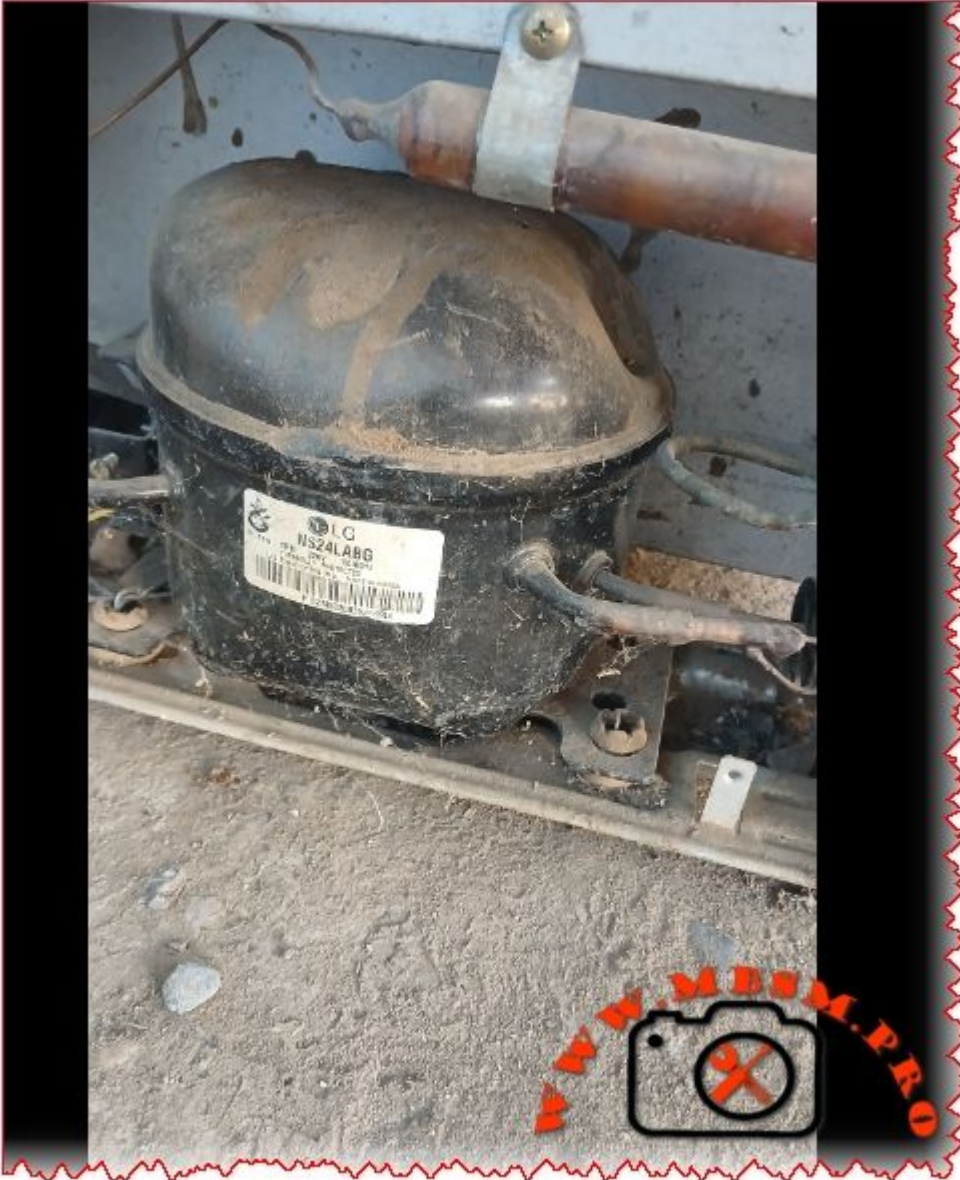

LG NS24LAEG Compressor Specs and Replacements

Category: Mbsmpro, Refrigeration

written by www.mbsm.pro | 7 March 2026

Private Picture Copyright : WWW.MBSM.PRO

The LG NS24LAEG is a compact 1/12 HP compressor built for R134a LBP systems. You'll usually find this unit running small water dispensers and mini-fridges. Here is the raw technical data and field replacements.

---

compressors: L58CZ1 (1/6HP), L65CZ1 (1/5HP), L72CZ1 (1/4HP), K270CZ1