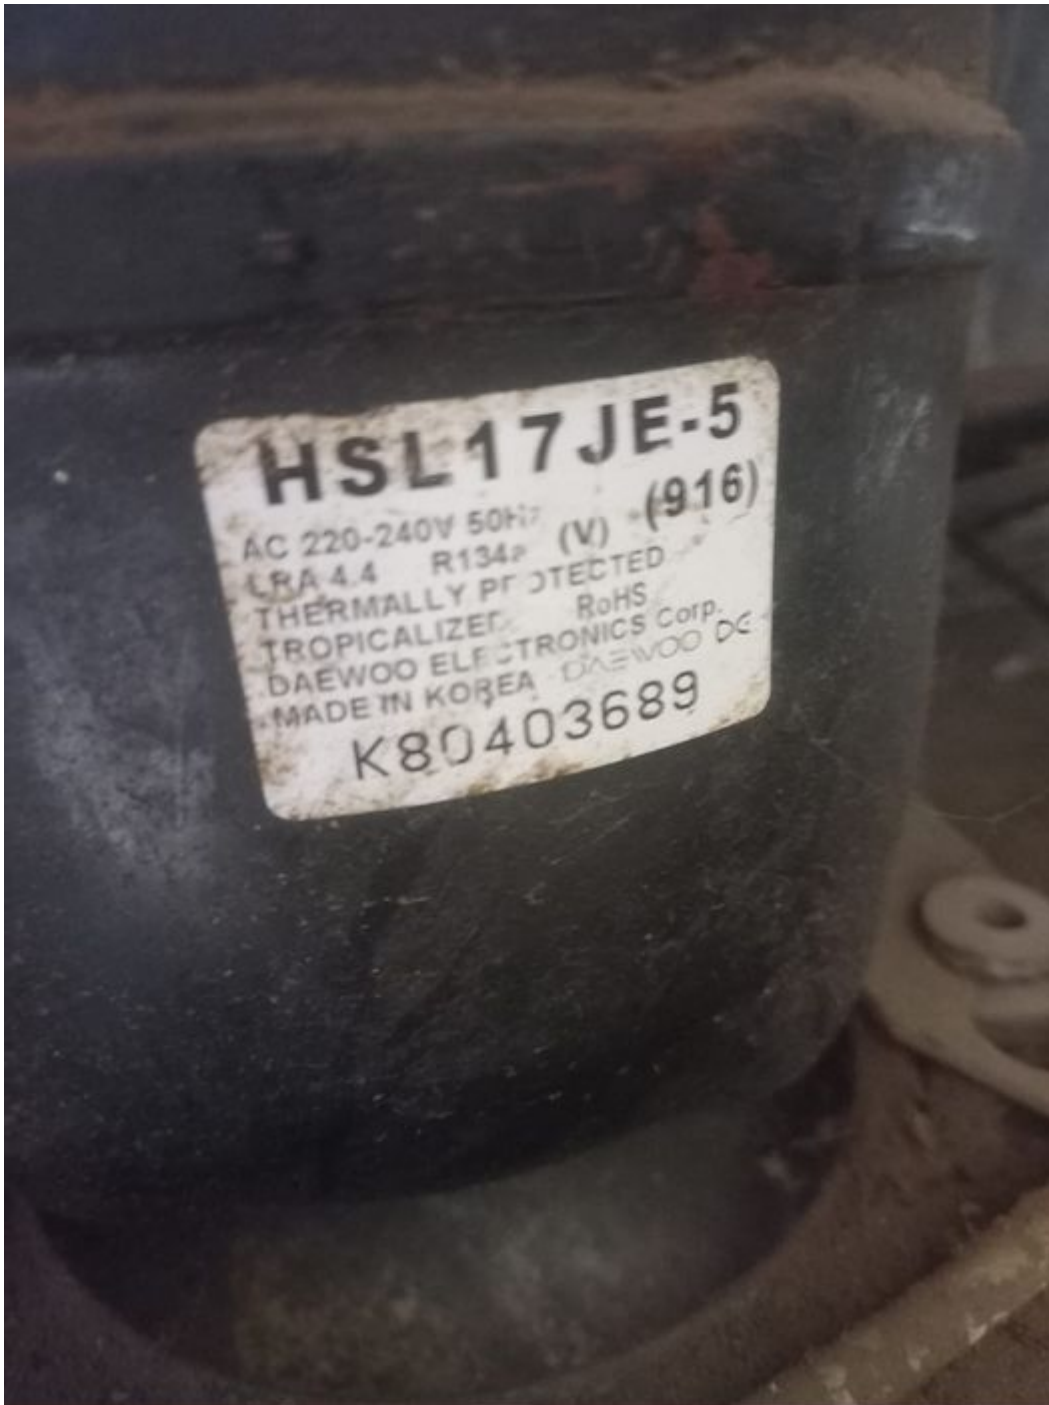

Private Picture Copyright : WWW.MBSM.PRO

Daewoo, HSL17Y-5 , Compresseur hermétique, R-134a, 157 W, RSIR , 1/5Hp, lbp

---

Mbsm.pro, Compressor, refrigerante,
R600a, A140CY1, Donper, 140W, 1/6HP,
RSIR, 8,4cm³, 7,5kg, lbp

Category: compressor

written by Amina | 7 March 2026