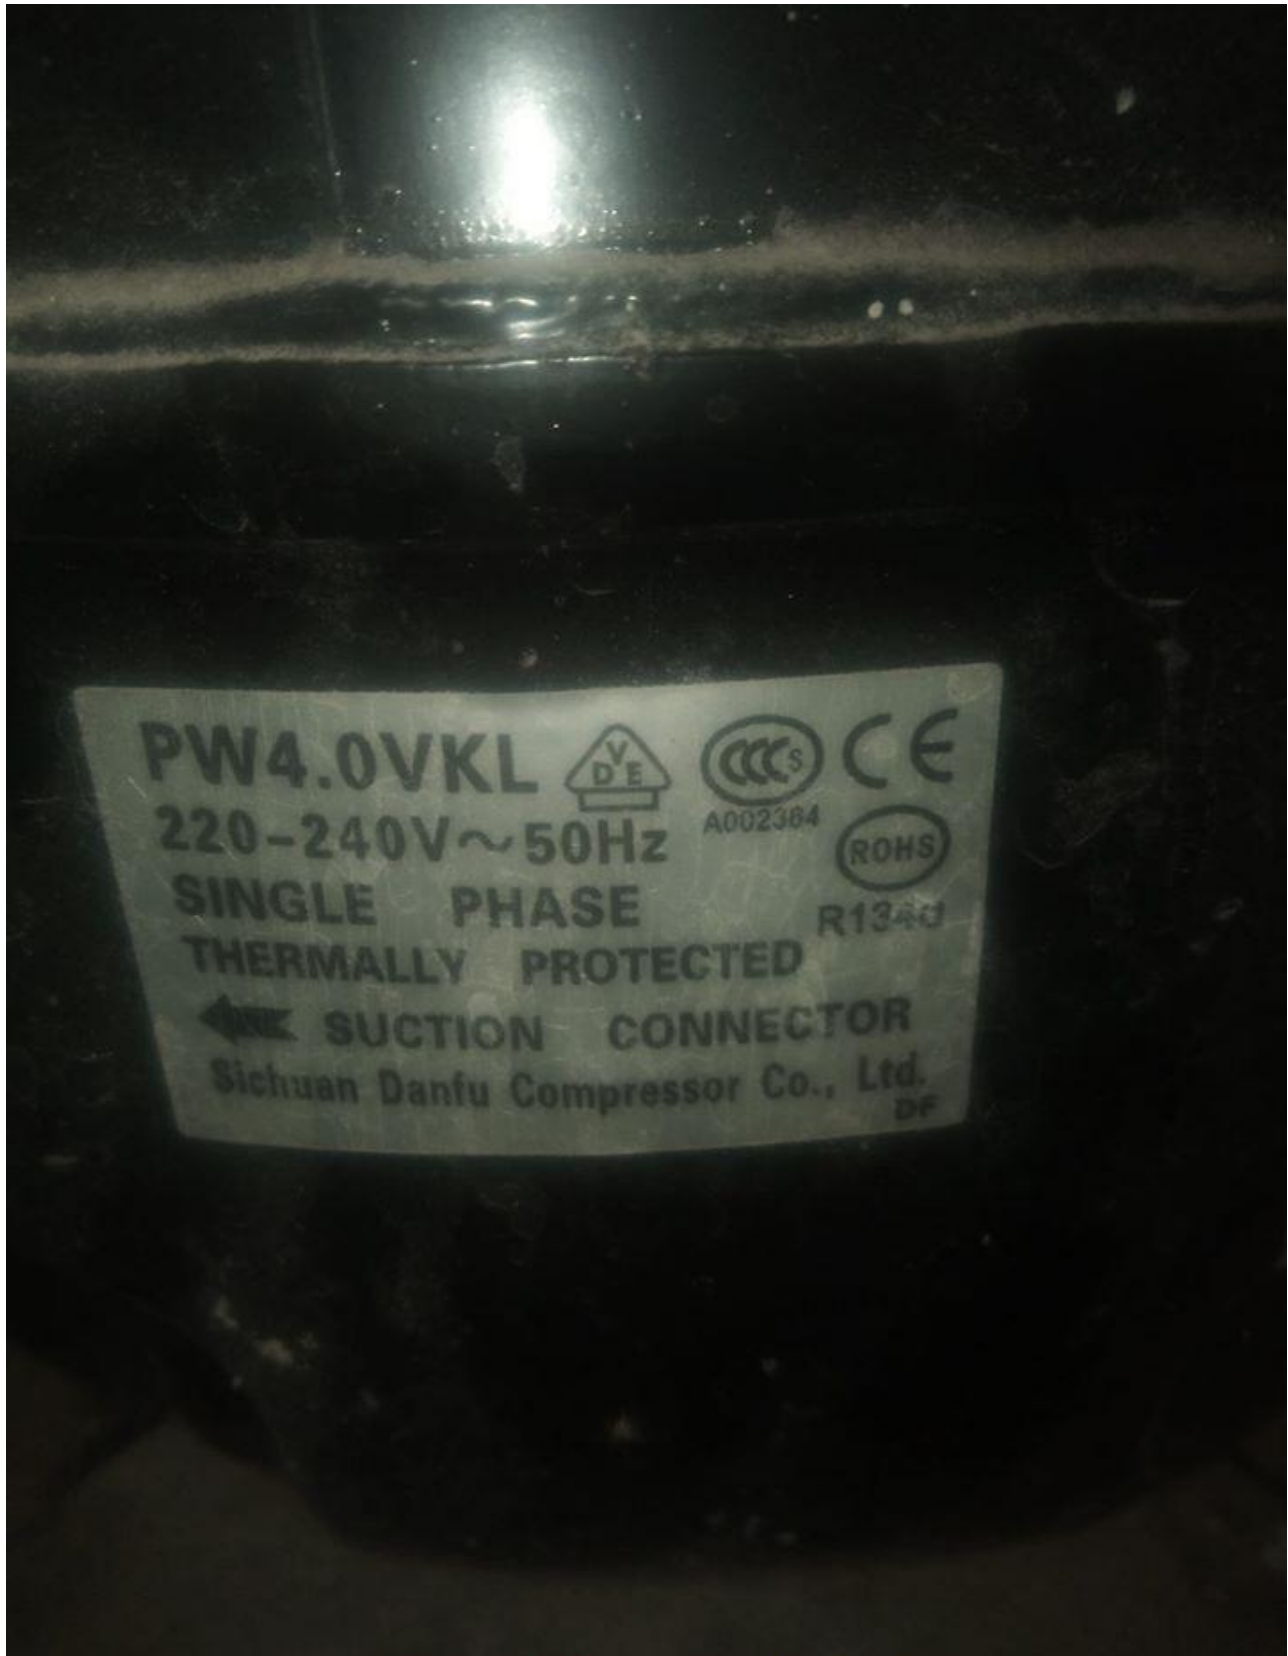

Toeflex Ltd , Pw4.0vk , L□MBP
serie,1/10 Hp , 1Phase , r134a
refrigerant , refrigeration
compressor ,220~240v Ac 50hz , 112W
,RSIR

Category: Non classé,Technologie,Tester ok
written by www.mbsm.pro | 30 April 2020