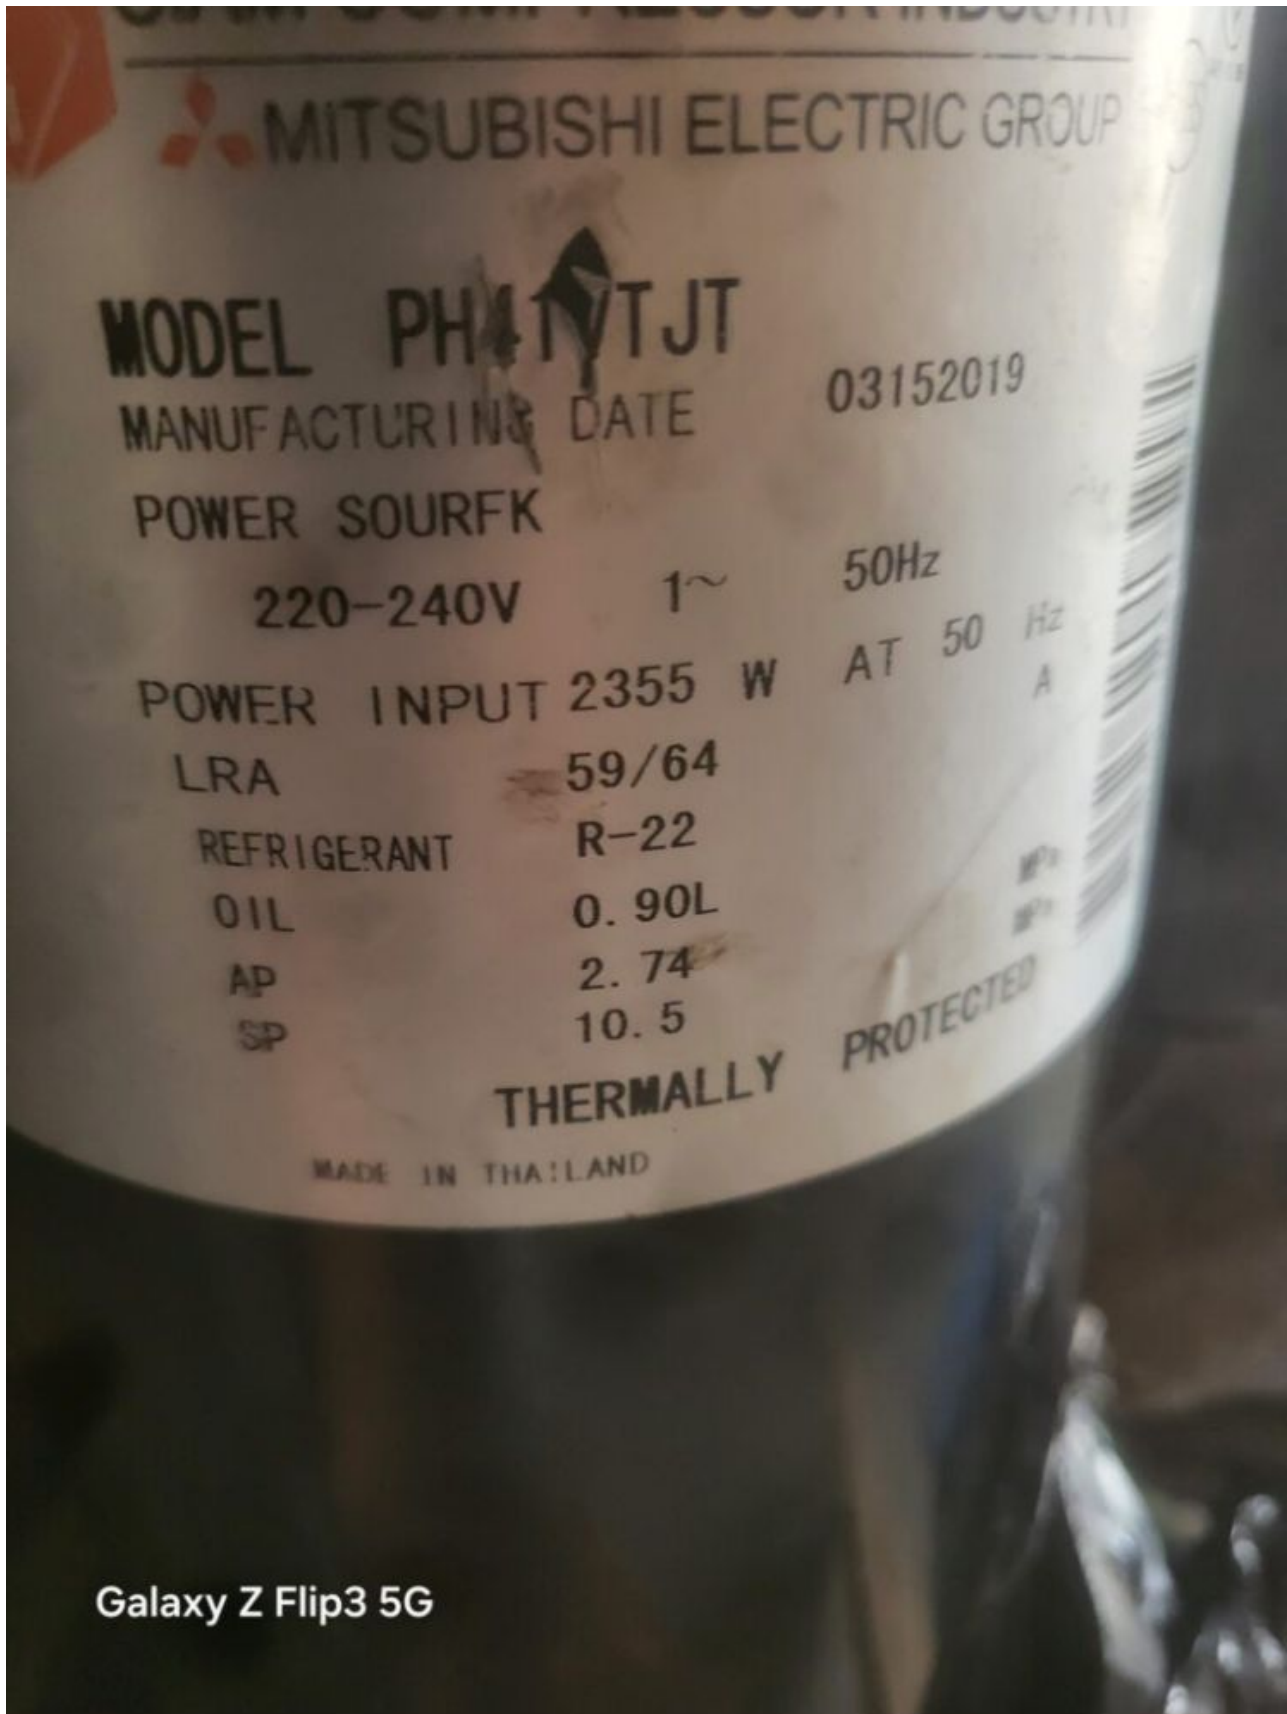

Galaxy Z Flip3 5G

Private Picture Copyright : WWW.MBSM.PRO

Product Specification

Horse Power

2 Ton

Brand

Mitsubishi

Compressor Technology

Rotary Compressor