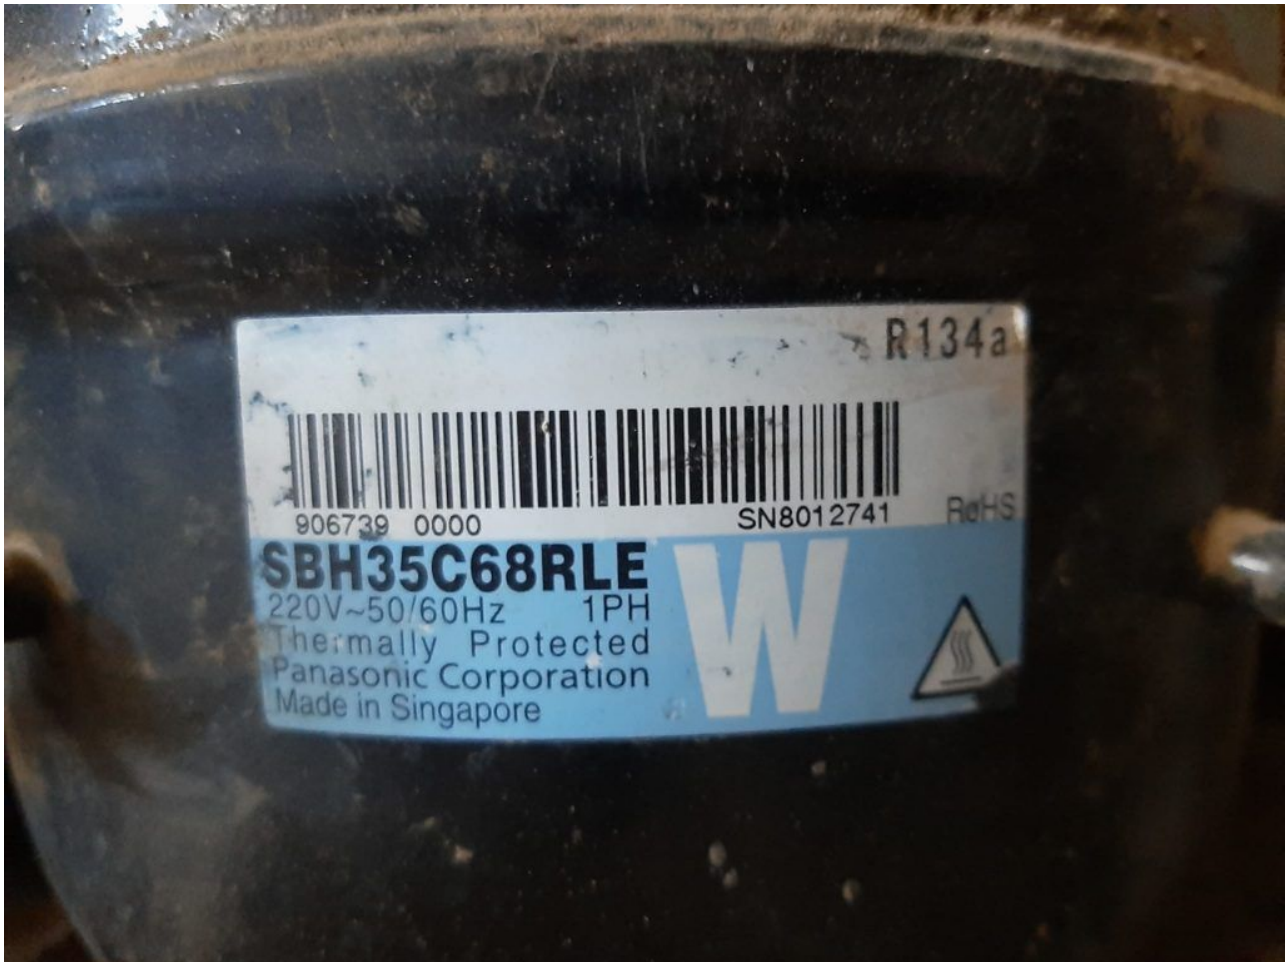

Private Picture Copyright: WWW.MBSM.PRO

Mbsm.pro, Compassor, Panasonic, SBH35C68RLE, 1/8 hp, 100 w, 3.5cm³, 220 v 50hz, R134a, Refrigerator, freezer, Sharp, SJ-22T-J2G, 221 L, 0.5 A, R134A, 90 G

Mbsm.pro, Compressors, LG, CMA series, CMA053LHEG, 1/6 HP, Cma069lhem, 1/4 HP, Lbp, 195W, 667BTU, 220-240V 50Hz, 1 ph, Refrigerator, 19 Cf, T wansa 530, WRTW-530-NFSSC5, 530 L, 200 w, R134a, 153 G

Category: compressor

written by www.mbsm.pro | 26 April 2022