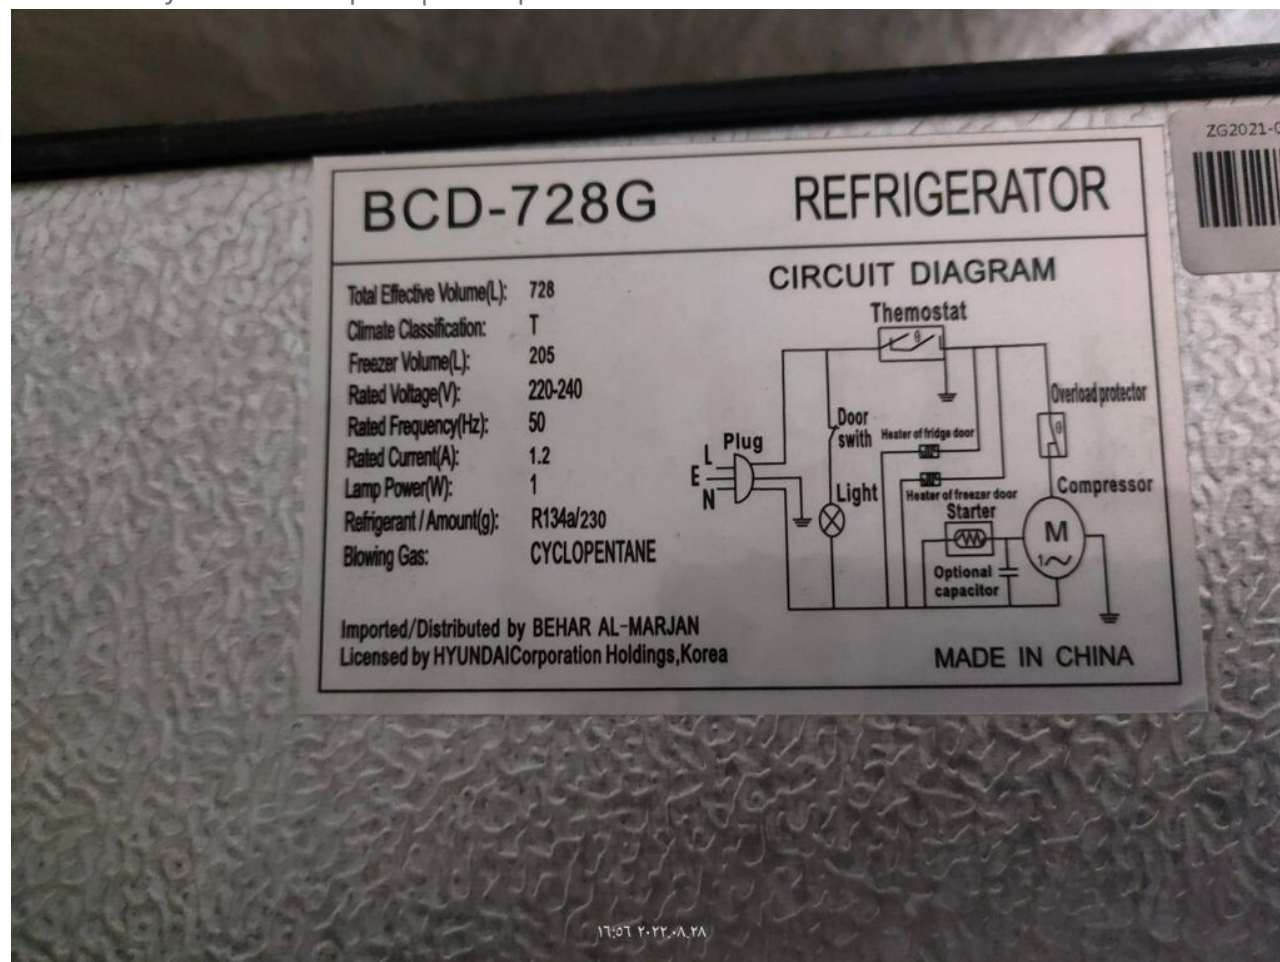

Mbsm.pro, Compressor, KONOR, GQR90AA, ERU280HSP, R134a, 220-240V 50Hz, 10,1kg, 1/4HP, Refrigerator, Condor, 420 L

BCD-728G

Category: Refrigerator

written by www.mbsm.pro | 6 September 2022

Private Picture Copyright : WWW.MBSM.PRO

Mbsm.pro, Refrigerator, BCD-728G, 728 L, 4 Doors, Class T, Compressor, K270CZ1, 1/3++, DONPER, Dongbei , R134a, 230 G

Mbsm.pro, Compressor, MK190G-L2u, MK190G, Refrigerator, USA, RS22hknrs, 527 L, r134a, 190g, 230w, Samsung, MK190GL2U/E08, 1/3hp, 200-240V-50Hz, RSCR

Category: compressor,Refrigerator

written by www.mbsm.pro | 6 September 2022