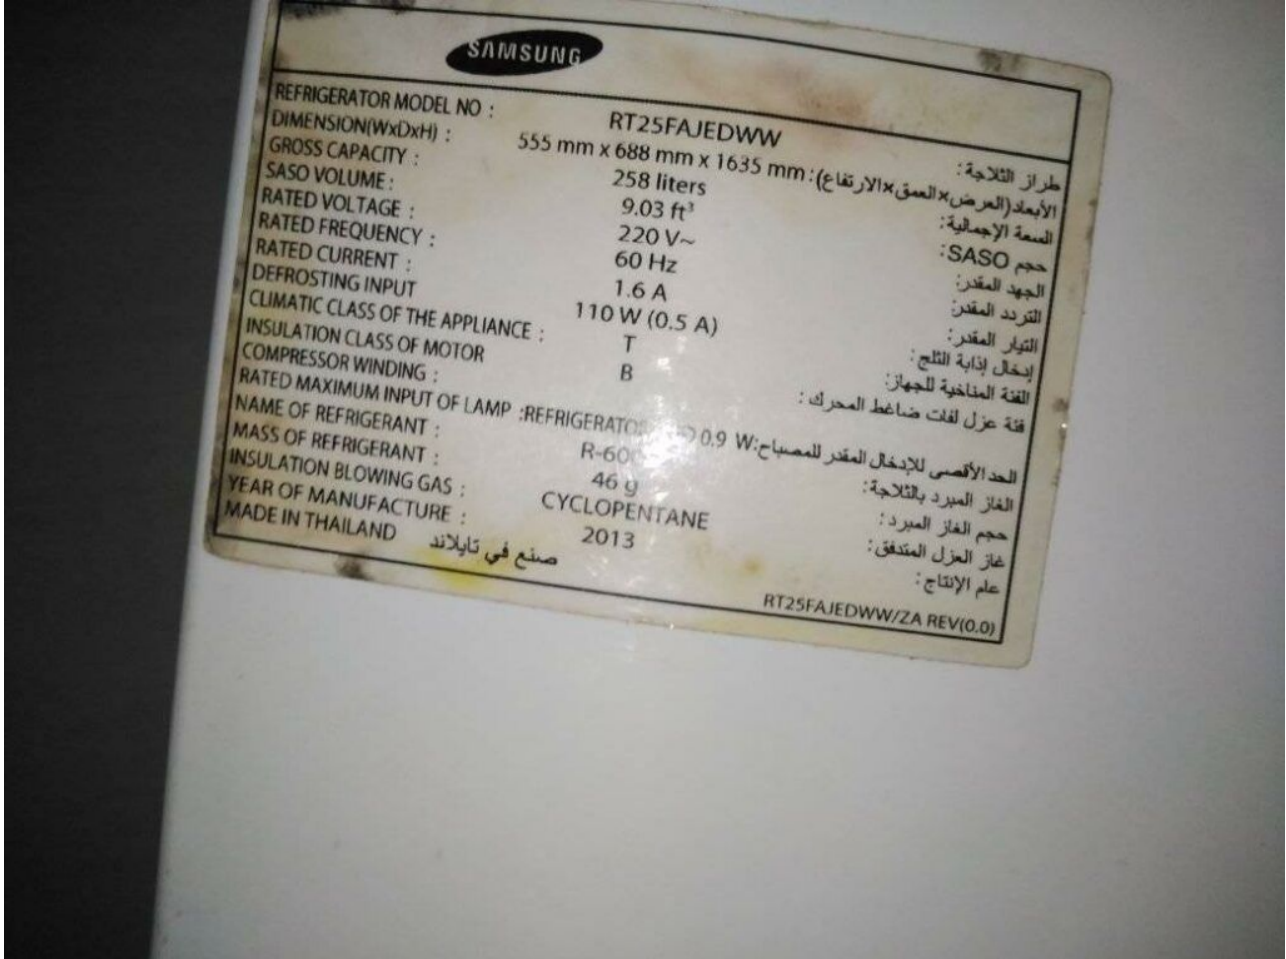

Mbsm.pro, Refrigerator, RT25fajedww, 250 L, no frost, inverter, Compressor, BDC, 1/6 hp, lbp, R600a, 46g, 220v

Category: Refrigerator

written by www.mbsm.pro | 6 September 2022

Private Picture Copyright : WWW.MBSM.PRO