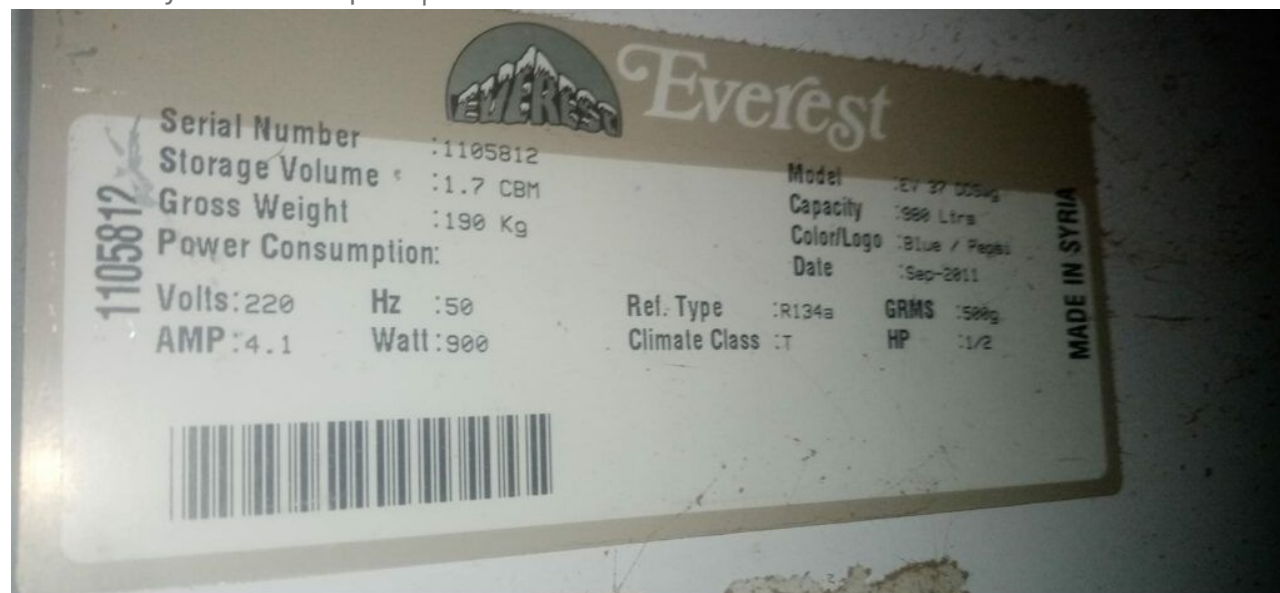

Everest, refrigerator, EV37dds, 4.1 A, 900 w, 980 L, R134a, Compressor, 1/2 hp, double door, Dimensions : H 200 cm, W 116 cm, D 65 cm

Category: compressor,Refrigerator

written by www.mbsm.pro | 10 December 2023

Everest, refrigerator, EV37dds, 4.1 A, 900 w, 980 L, R134a, Compressor, 1/2 hp

Donper, New, L58CZ1, 220V-240V, 50Hz, R134A ,Refrigerator, Compressor, 1/6++HP, 1/5 hp-, power 116 w, input 145 w

Category: compressor

written by www.mbsm.pro | 10 December 2023