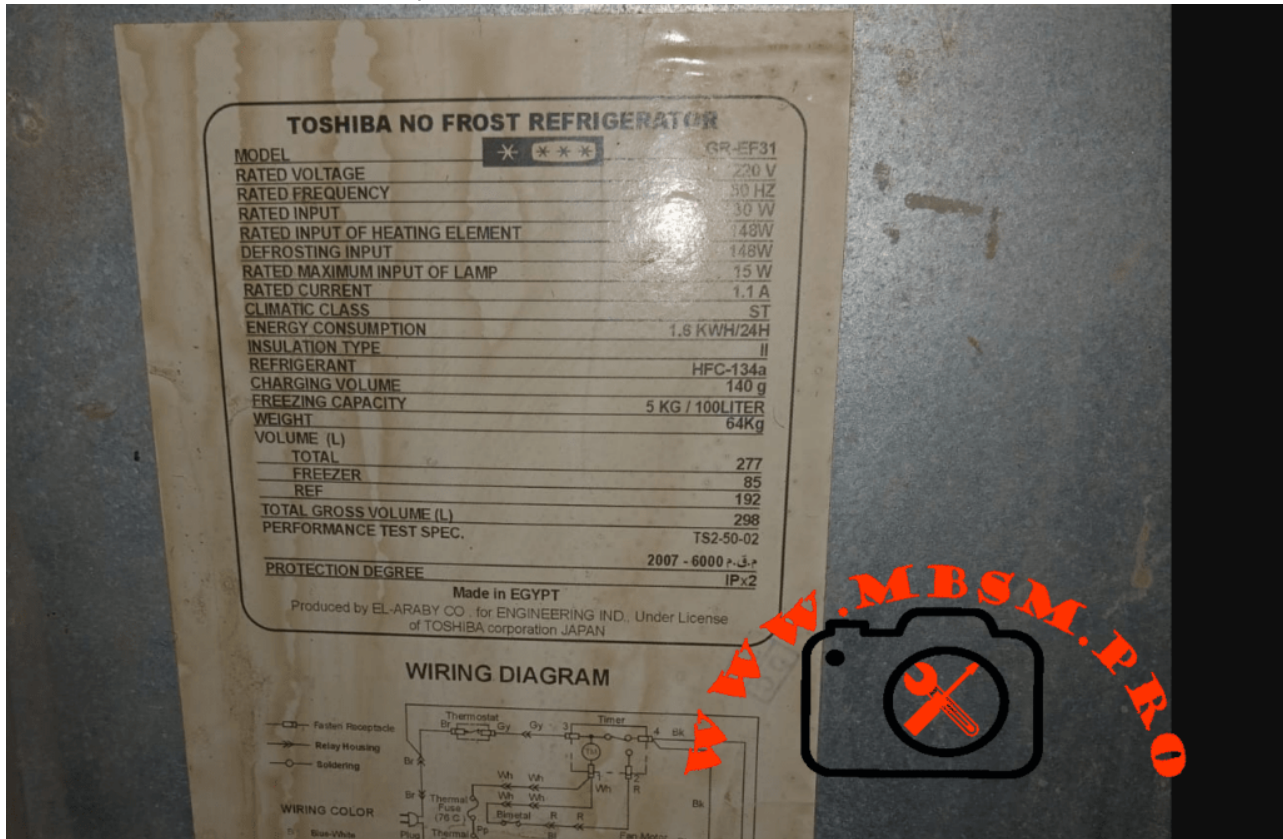

Category: Refrigerator

written by www.mbsm.pro | 23 January 2024

Private Picture Copyright : WWW.MBSM.PRO

Mbsm.pro, TOSHIBA, REFRIGERATOR, NO FROST 11 FEET, SILVER, GR-EF31-SL, 296 L

Mbsm.pro, Refrigerator, No frost, RT32K510058, SAMSUNG, 16 feet, 320L, MADE IN THAILAND, Compressor, 1/5 hp, 1hp, R-600a, 50 g (1.76 oz.)