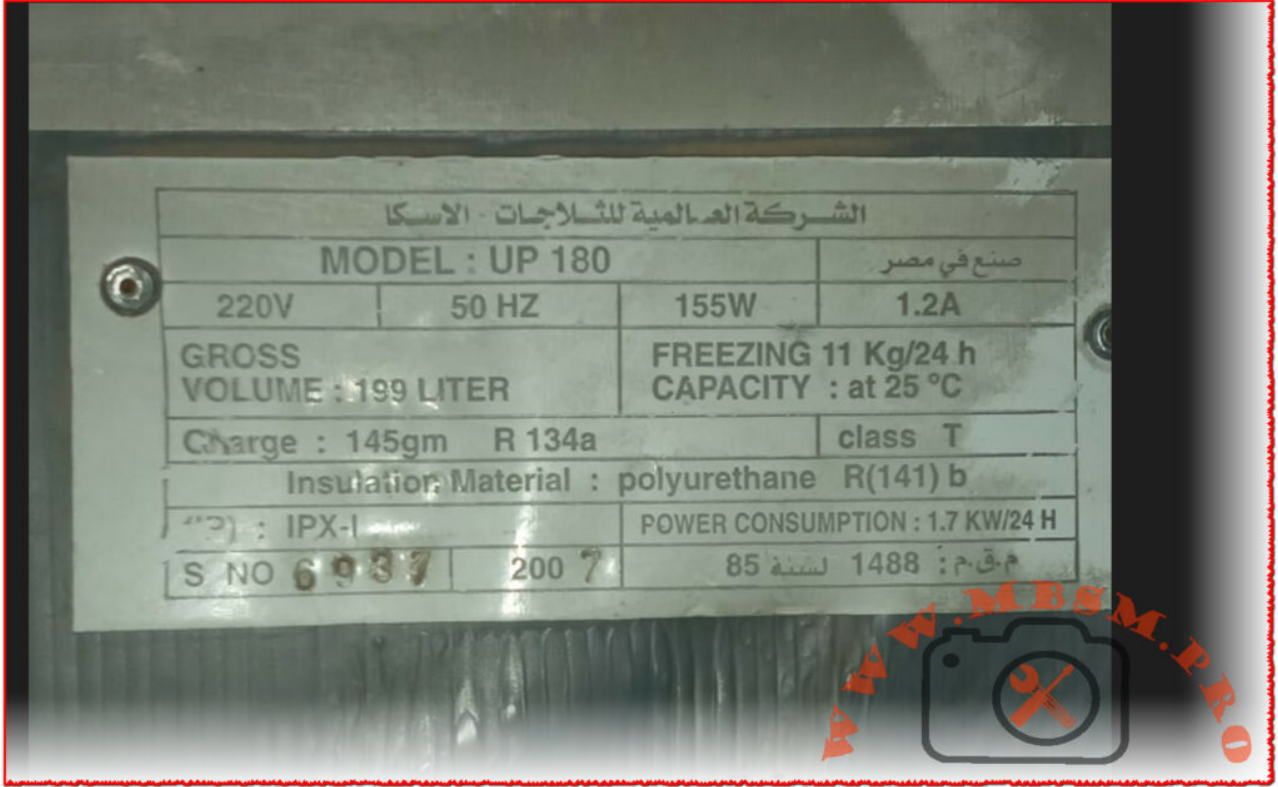

Mbsm.pro, Refrigerator, UP 180, UP180, 155 w, 199 L, r134a, 145 g, Compressor, HSL19JE-5, 1/5 hp, lbp, DAEW00

Mbsm.pro, Refrigerator, Compressor, SD137H-L1Z2, 1/10hp, lbp, r134a, 1ph, 220 v/50hz

Category: compressor

written by www.mbsm.pro | 9 March 2024