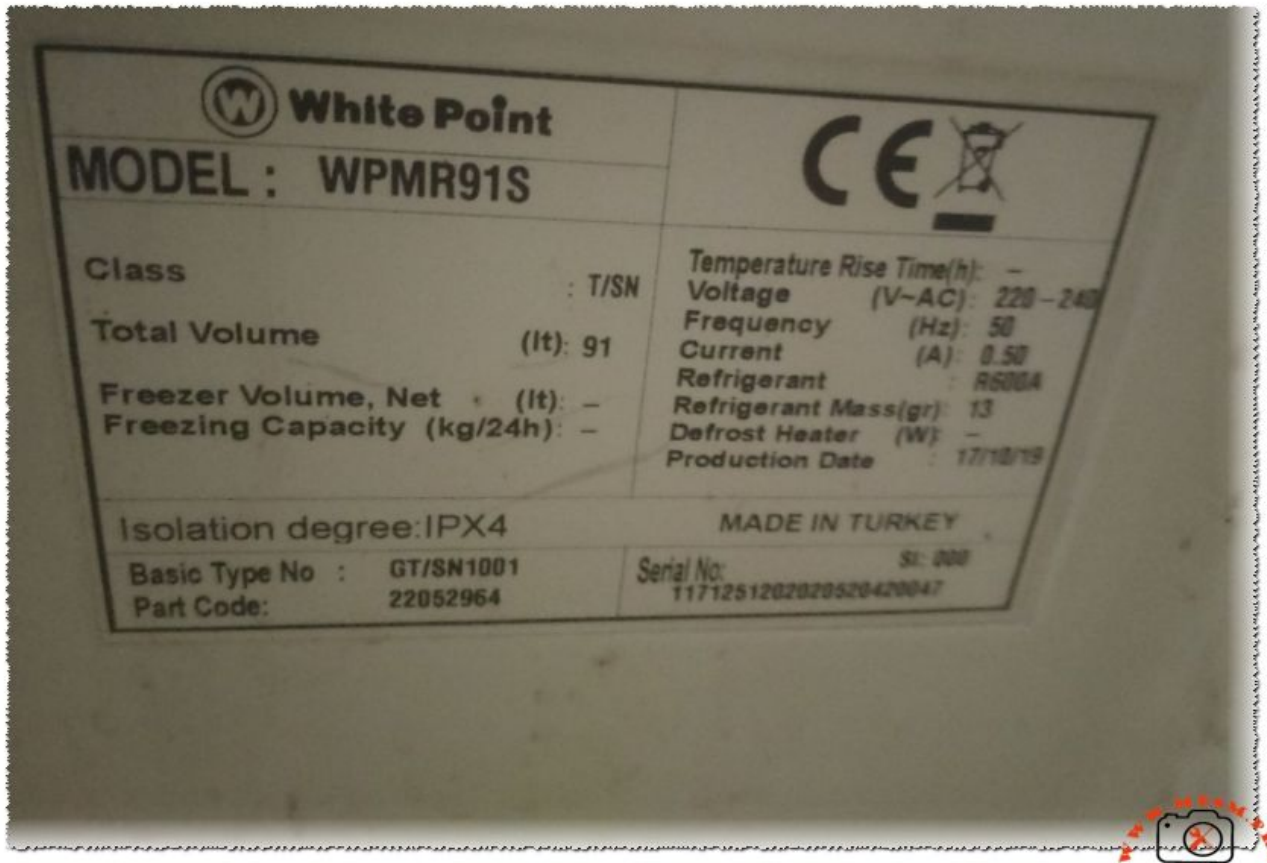

WPMR91S, the refrigerator requires exactly 13 grams of R600a refrigerant.

Category: Refrigeration

written by www.mbsm.pro | 29 January 2026

Private Picture Copyright : WWW.MBSM.PRO

The White Point WPMR91S is a high-efficiency 91-liter refrigerator utilizing a specialized 13-gram R600a refrigerant charge. Operating at 0.50A, this Turkish-made unit is designed for optimal LBP performance. This guide provides comprehensive technical specifications, compressor cross-references, and engineering insights for professional technicians and hobbyists looking for reliable maintenance data and replacement parts.