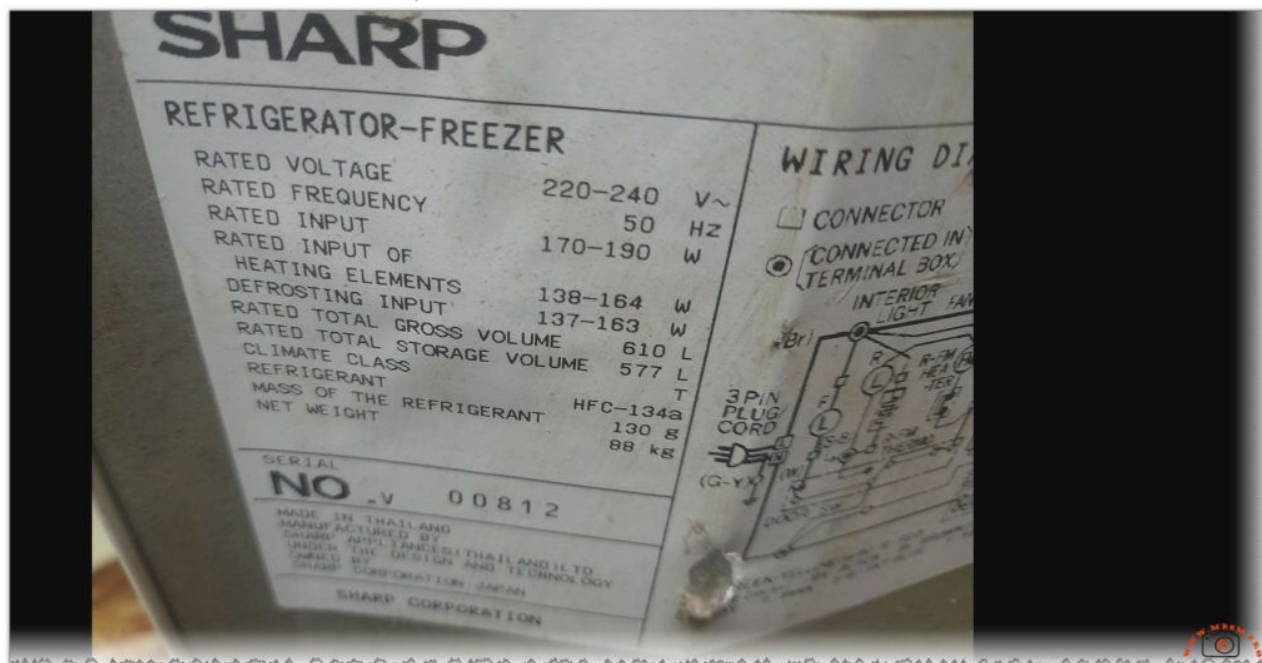

Mbsm.pro, SHARP, 2 Doors, 18 feet, REFRIGERATOR-FREEZER, 577 L, Compressor , 1/4 hp, r134, 130g

Category: Refrigerator

written by www.mbsm.pro | 26 January 2025

Private Picture Copyright : WWW.MBSM.PRO

The Sharp refrigerator, with its low power consumption (170-190 watts), large storage capacity (577 liters), and eco-friendly refrigerant (HFC-134a), stands out as an excellent choice for households.

Mbsm.pro, REFRIGERATOR-FREEZER, GR-B392RQCC, 364L, compressor, 1/5 hp, r134a(125g), 1.4 A, 1p/220v

Category: Refrigerator

written by www.mbsm.pro | 26 January 2025