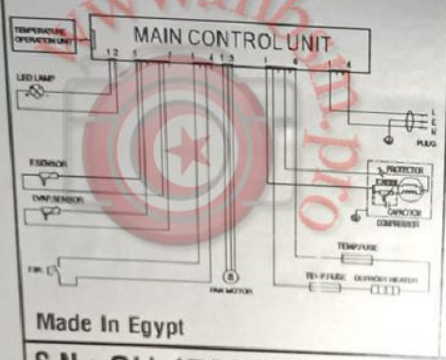

White Whale REFRIGERATOR | Model : **WR-3068KSS**

Made In Egypt

S.N.: SH-1700400368

CLIMATE CATEGORY	SN,N,ST,T	التصنيف لمناخي
PROTECTIVE CLASSIFICATION	I	تصنيف الحماية
OF ELECTRIC SHOCK RESISTANCE		ومقاومة الصدمة الكهربائية
RATED VOLTAGE	220V-240V ~	الجهد الكهربى
RATED FREQUENCY	50HZ	التردد المتفق
CAPACITY	365L	السعة للتبريد
TOTAL INPUT POWER	90W	القدرة الكهربائية
ENERGY CONSUMPTION	0.455kW.h/24h	معدل الإستهلاك اليومي
REFRIGERANT	R600a(46g)	غاز وسيط التبريد
INSULATION BLOWING GAS	CYCLOPENTANE	غاز الحقن الرغوي
NET WEIGHT	74KG	الوزن القائم

PRECAUTION
SÓLO PERSONAL TÉCNICO

Private Picture Copyright : WWW.MBSM.PRO

Mbsm.pro, D40CY1, compressor, Donper, R600a, 40cc, 1/10 HP