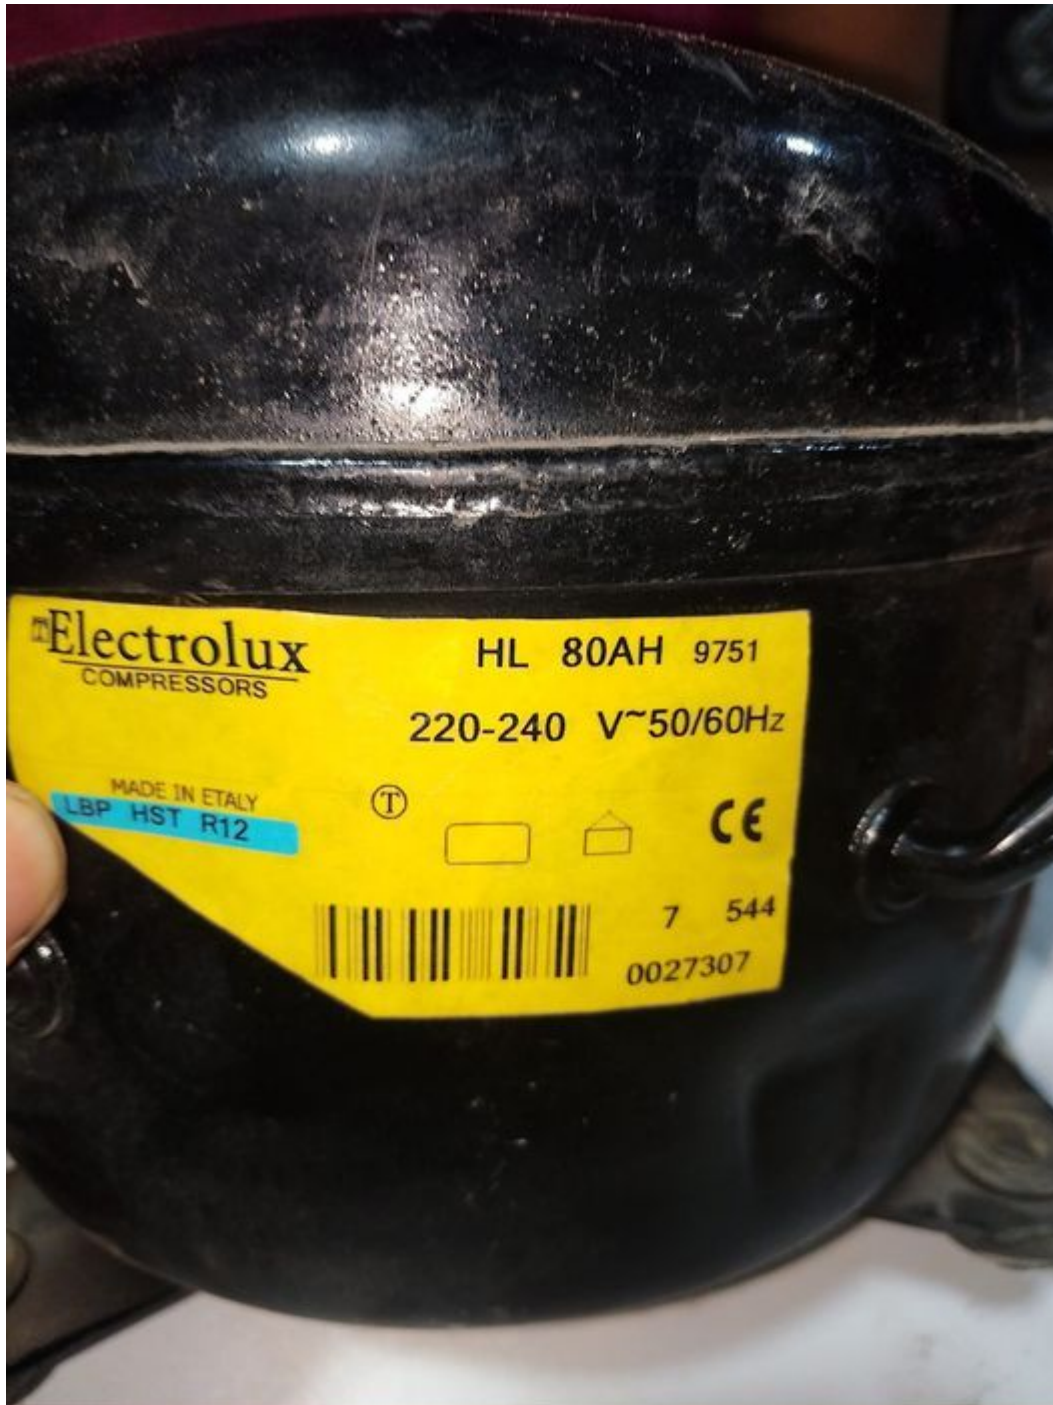

Private Picture Copyright : WWW.MBSM.PRO

Mbsm.pro, Compressor, Zem, HL80AH, R600A, Electrolux Group, 84 w, 1/7 hp, Lbp, Freezer