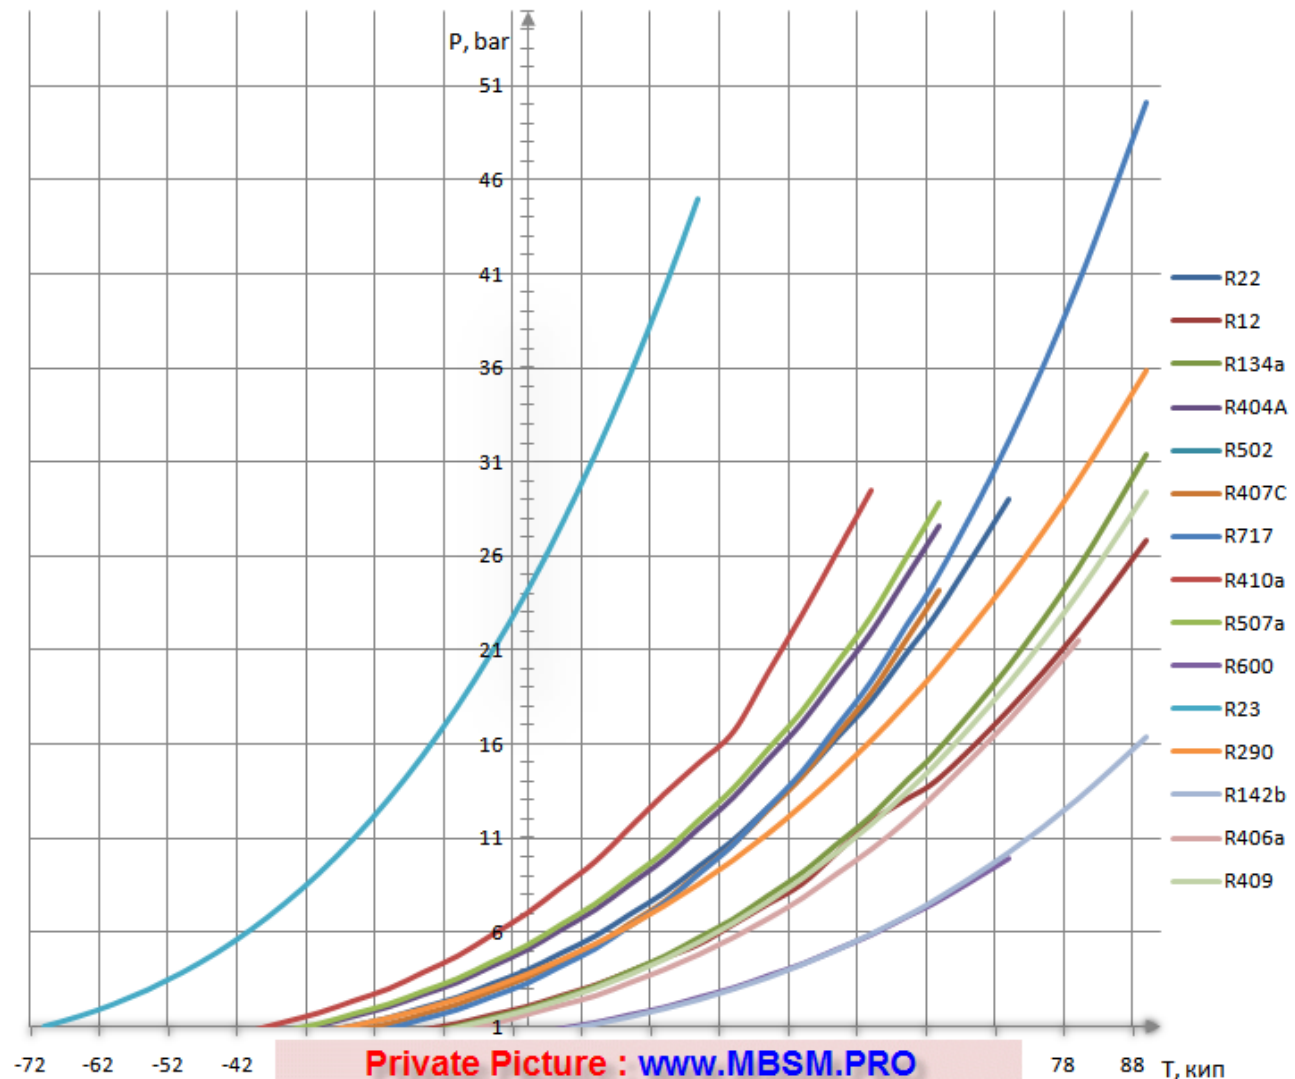

Refrigerant High & Low Pressure Temperature Chart ,R22 R410A ,R12 ,R134A ,R401A ,R409A ,R502 ,R404A ,R507A ,R408A ,R402A ,R600A

Category: Non classé, Solutions
written by www.mbsm.pro | 10 June 2020

Refrigerant High & Low Pressure Temperature Chart ,R22 R410A ,R12 ,R134A ,R401A ,R409A ,R502 ,R404A ,R507A ,R408A ,R402A ,R600A

Compresseur, Samsung , 1/5 HP,
155/160w , r600a , 220/240v~50,
Mk4a5qr1u, Mk4a5q-R1u, 5.5Lra, 1PHASE

Category: Technologie, Tester ok
written by www.mbsm.pro | 10 June 2020