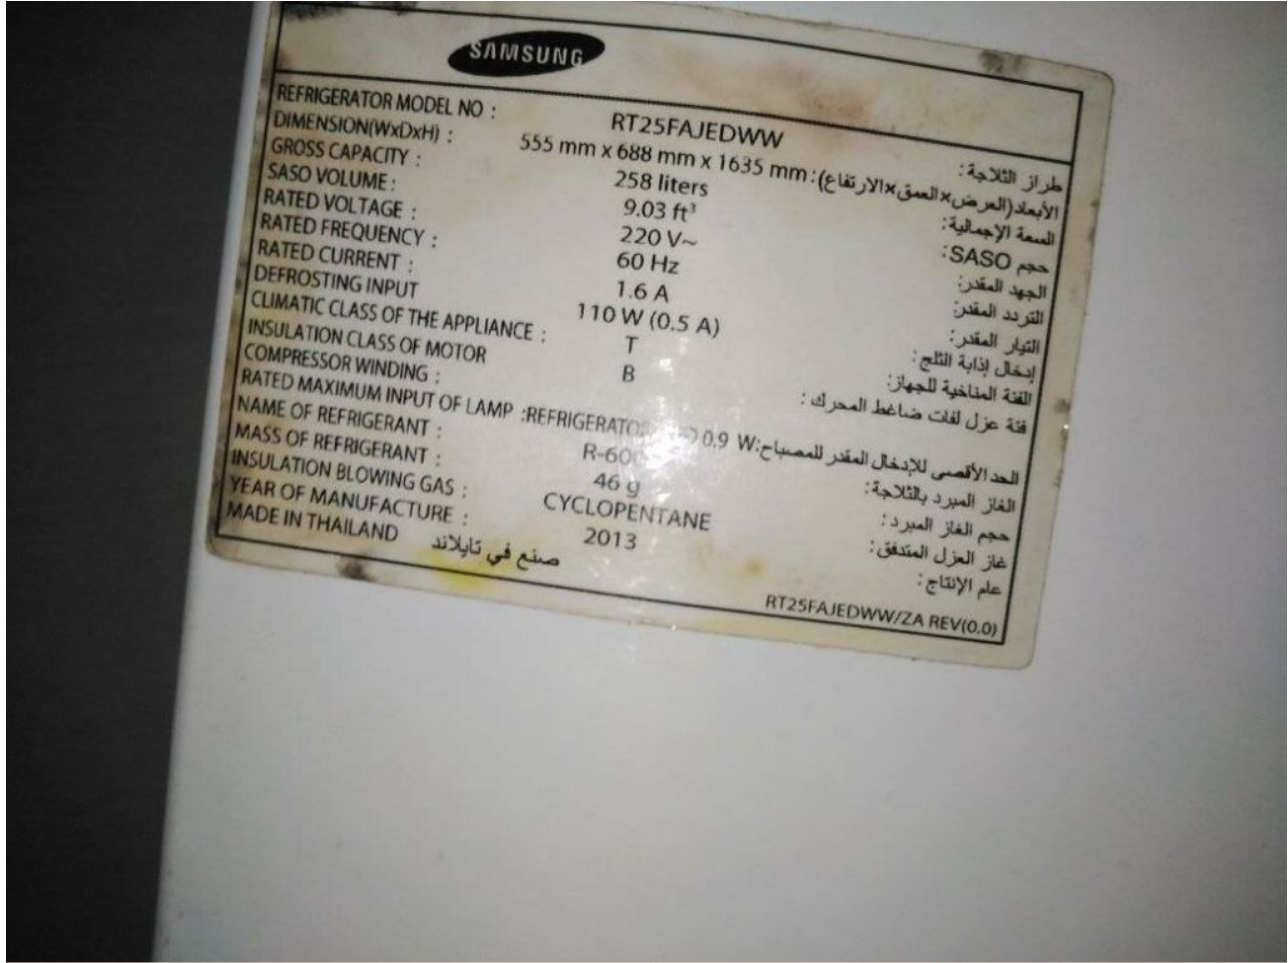

46g, 220v

Category: Refrigerator

written by www.mbsm.pro | 12 October 2022

Private Picture Copyright : WWW.MBSM.PRO

Mbsm.pro, Refrigerator, RT25fajedww, 250 L, no frost, inverter, Compressor, BDC, 1/6 hp, lbp, R600a, 46g, 220v

Mbsm.pro, R600a, Aruki Compressors, Compressor, QD65Y(N) (1/9HP) , QD75Y(J) (1/8+HP), QD85Y(J) (1/7+HP), QD91Y(J) (1/6HP), QD103Y(J) (1/6+HP)

Category: compressor

written by www.mbsm.pro | 12 October 2022