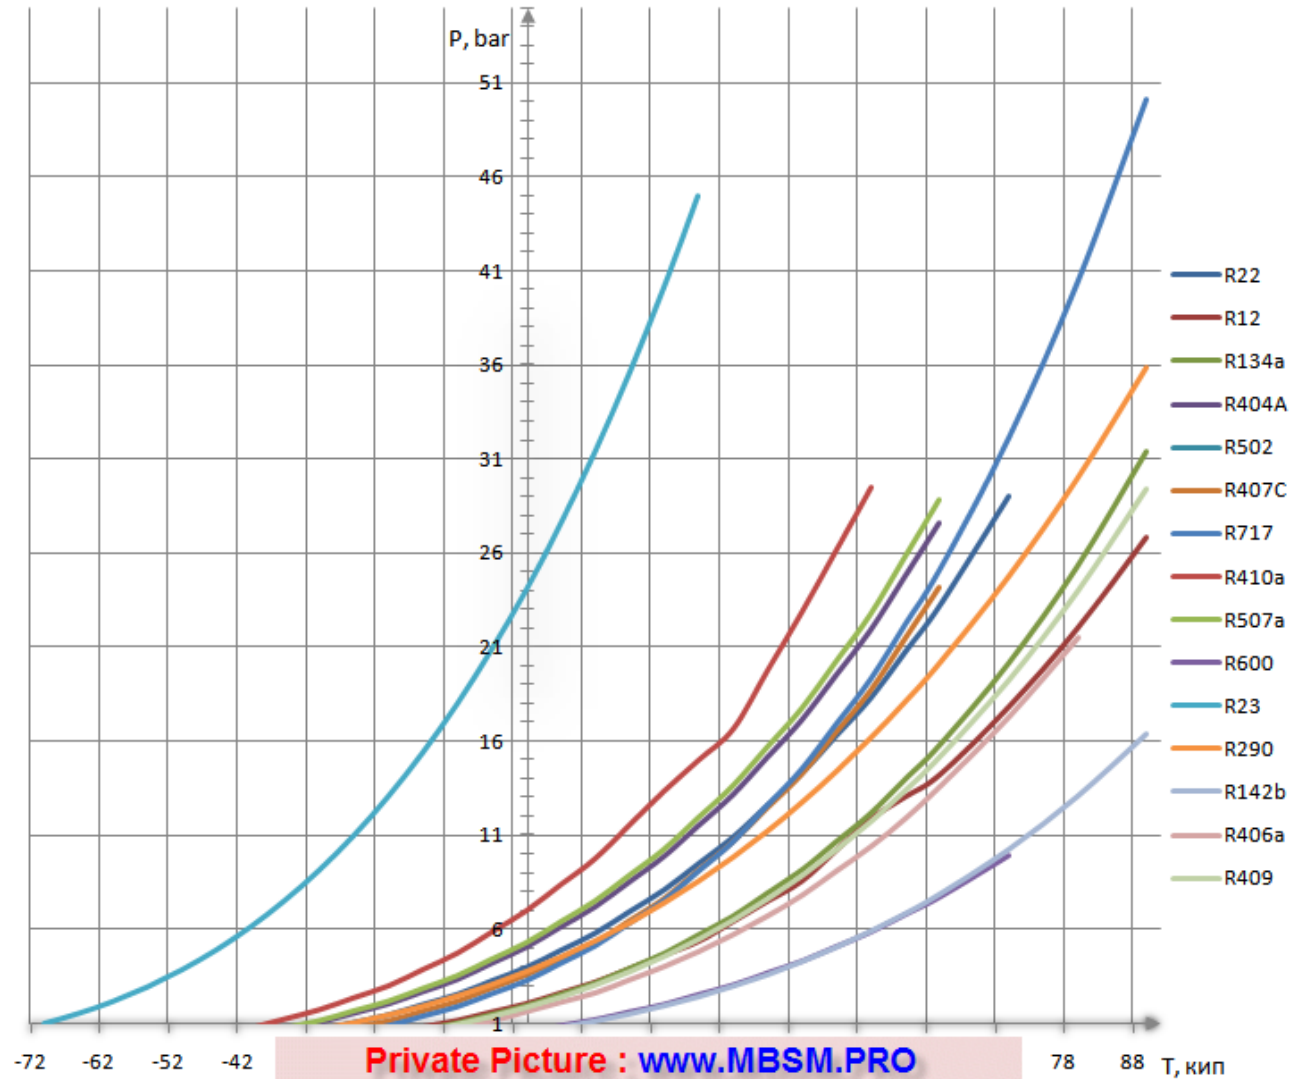

Refrigerant High & Low Pressure Temperature Chart ,R22 R410A ,R12 ,R134A ,R401A ,R409A ,R502 ,R404A ,R507A ,R408A ,R402A ,R600A

Category: Non classé, Solutions
 written by www.mbsm.pro | 12 May 2020

Refrigerant High & Low Pressure Temperature Chart ,R22 R410A ,R12 ,R134A ,R401A ,R409A ,R502 ,R404A ,R507A ,R408A ,R402A ,R600A