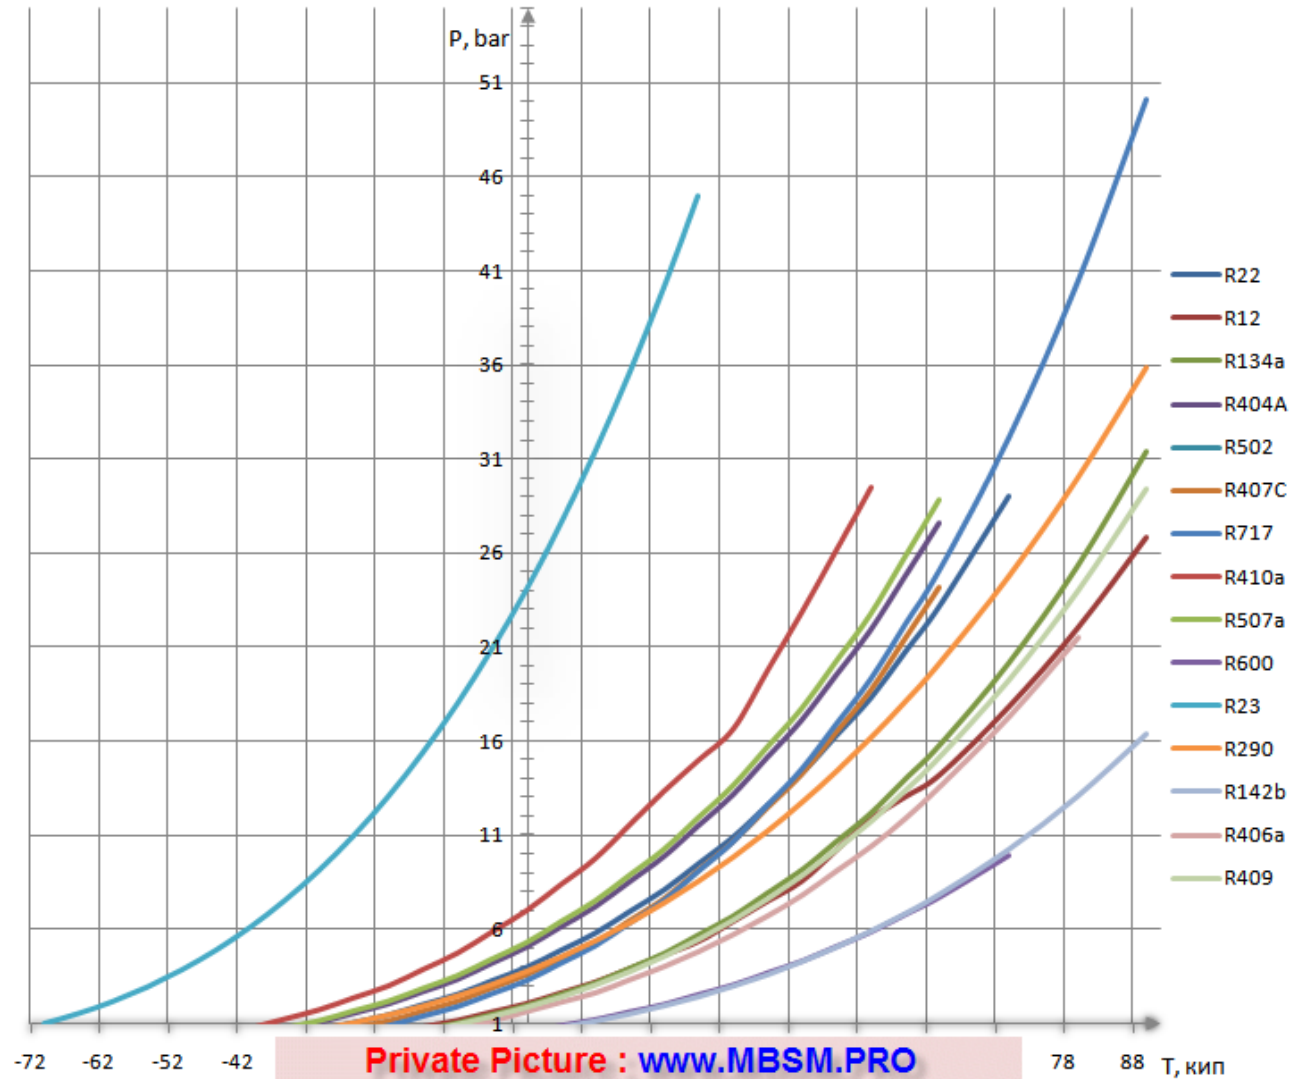

# Refrigerant High & Low Pressure Temperature Chart ,R22 R410A ,R12 ,R134A ,R401A ,R409A ,R502 ,R404A ,R507A ,R408A ,R402A ,R600A

Category: Non classé, Solutions  
 written by [www.mbsm.pro](http://www.mbsm.pro) | 12 May 2020