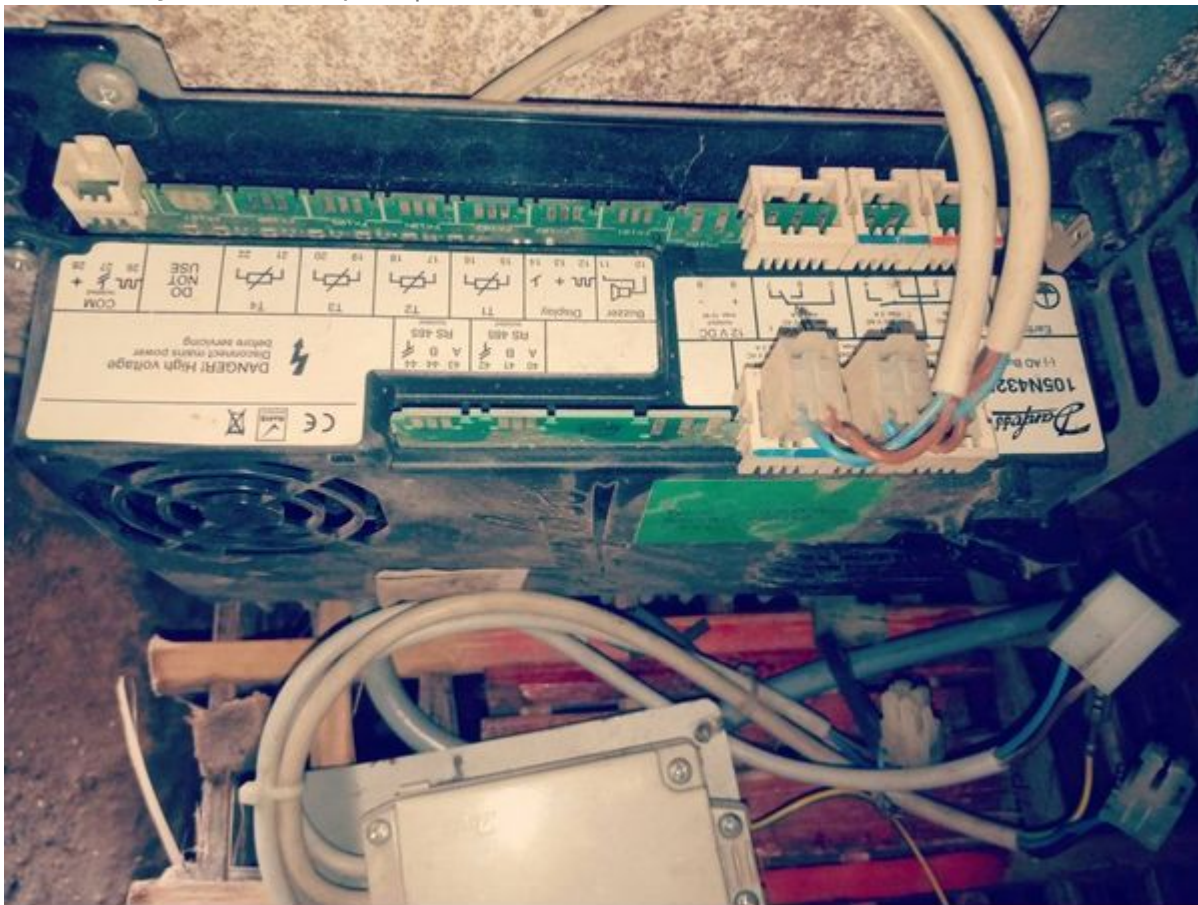

Mbsm.pro, Compressor, Secop, Danfoss, 5/8 Hp, LBP, INVERTER, Variable speed LBP, SLV15CNK, SLV15CNK.2, 104H8568, 104H8541, R290, 230V, refrigeration, Deep freezer AHT Australian, Capillary 3m/ 031

Category: compressor

written by www.mbsm.pro | 5 October 2023

Private Picture Copyright: WWW.MBSM.PRO

Mbsm.pro, Compressor, Secop, Danfoss, 5/8 Hp, LBP, INVERTER, Variable speed LBP, SLV15CNK, SLV15CNK.2, 104H8568, 104H8541, R290, 230V, refrigeration

Mbsm.pro, Compressor, 1/5 hp, CUBIGEL, NLY60LA, LBP, R290, 220-240V, 50HZ

Category: compressor

written by www.mbsm.pro | 5 October 2023