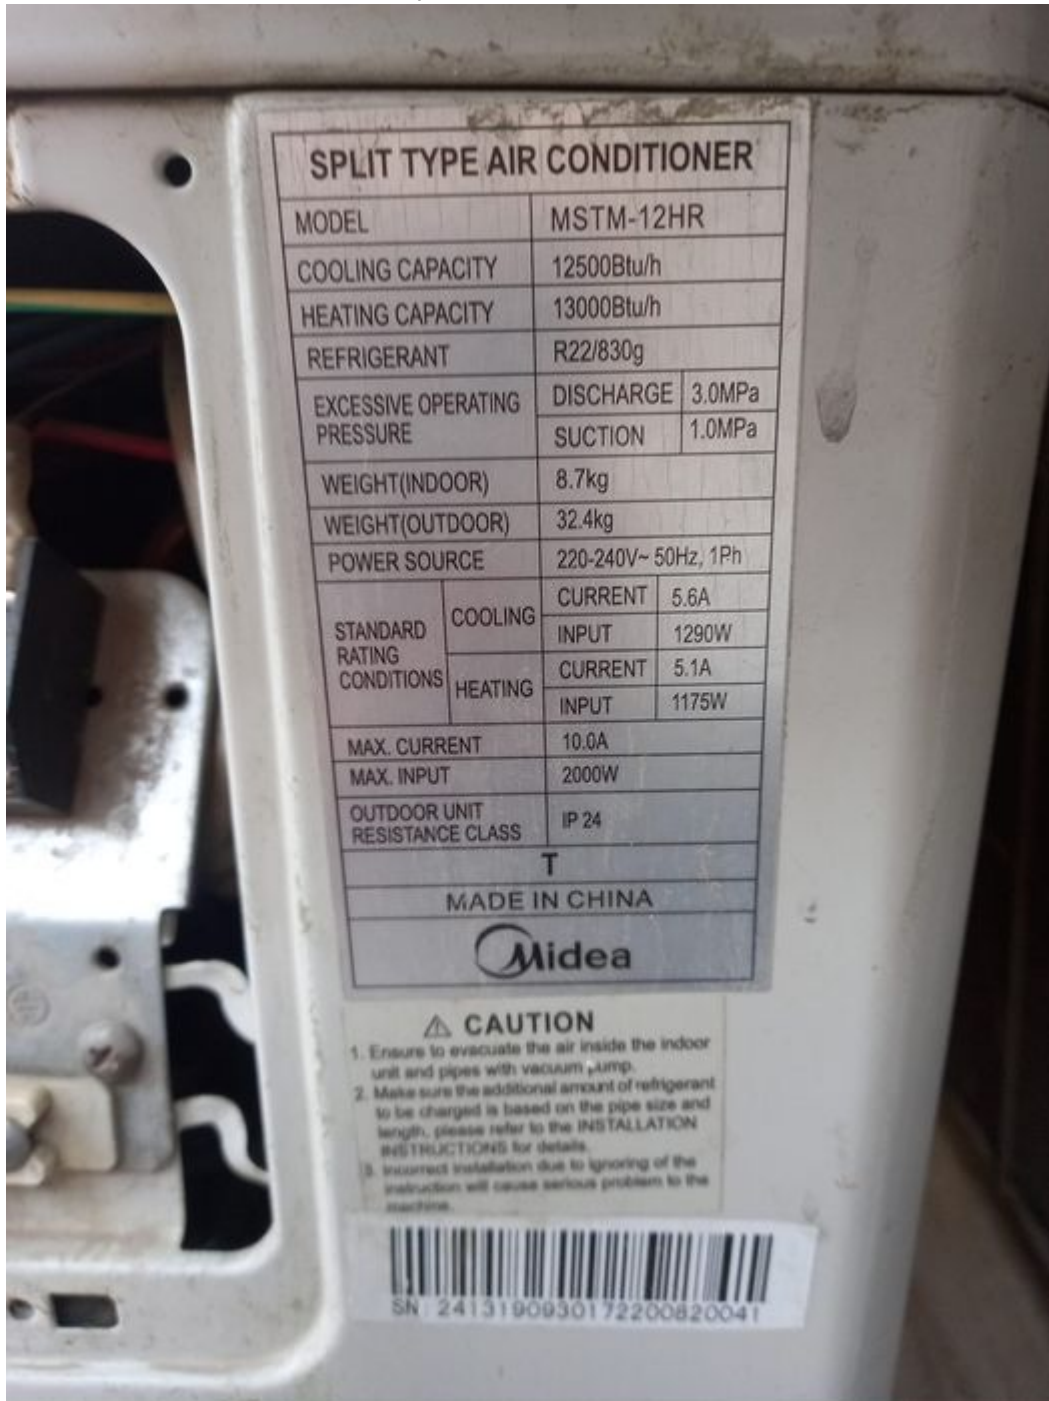

Mbsm.info, Air conditioner, GNF-M30000, GNF M30000, SH General, 30000 Btu, 2.5 Ton, 29.4 bar, 15 A, 220v 1 PH, 3360 W, environment T, R22, 2.5 Kg (GAZ)

Mbsm.pro, File, pdf, MSTM-12HR, Midea, 12500 btu/h, r22, 830 g, 220 v, 1 ph, T1, 1 ton, 1.5 HP

Category: Files

written by www.mbsm.pro | 24 March 2022

Private Picture Copyright : WWW.MBSM.PRO

Mbsm.pro, File, pdf, MSTM-12HR, Midea, 12500 btu/h, r22, 830 g, 220 v, 1 ph, T1,