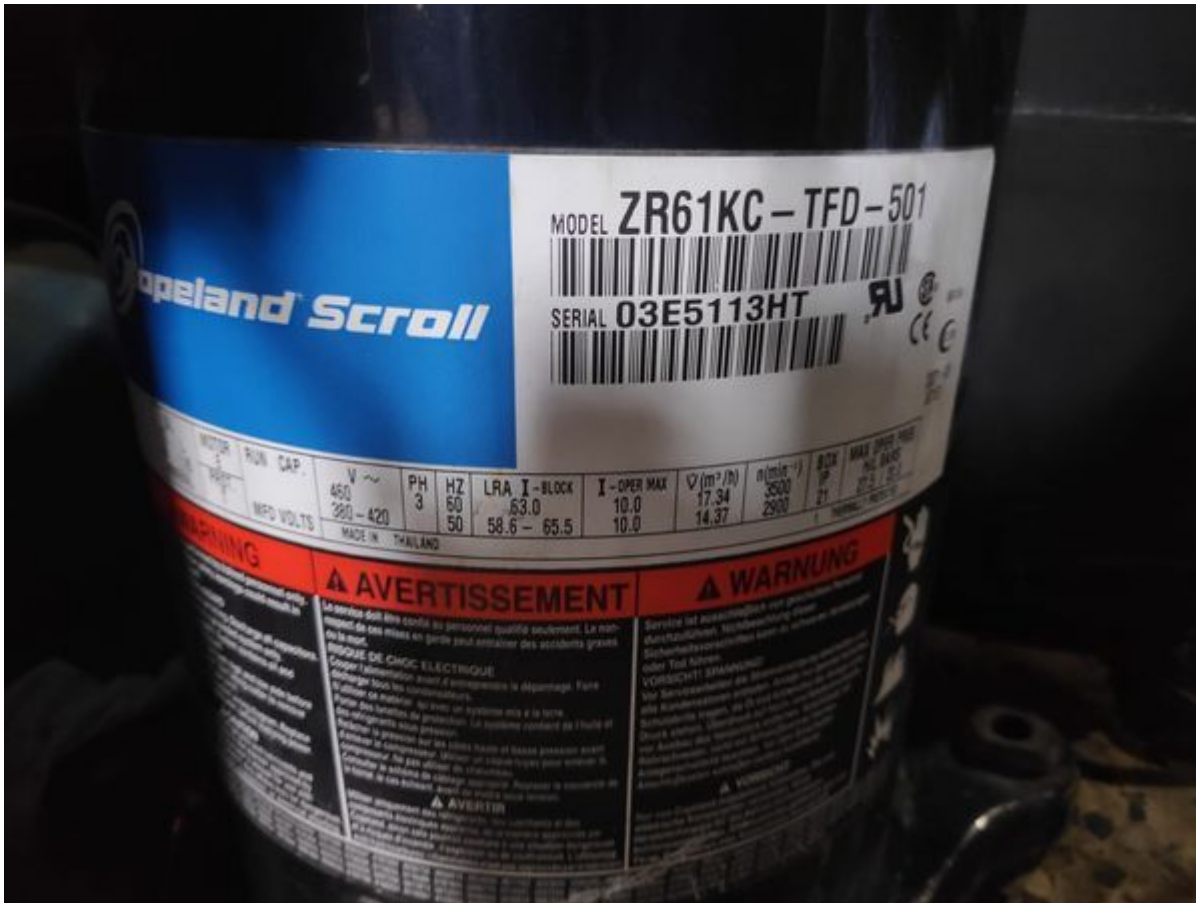

Private Picture Copyright: WWW.MBSM.PRO

Mbsm.pro, COMPRESSOR, ZR61KC-TFD-522, SCROLL, R22, 3 PHASE, COPELAND, chiller, 14570 w, 49700 btu, 5 Hp

Mbsm.pro, Compressor, Mitsubishi, Mitsubishi, Rotary, TS31VAEC, R22, 1.5 Ton, 18000BTU, 1 PH, 220 v

Category: compressor

written by www.mbsm.pro | 24 March 2022