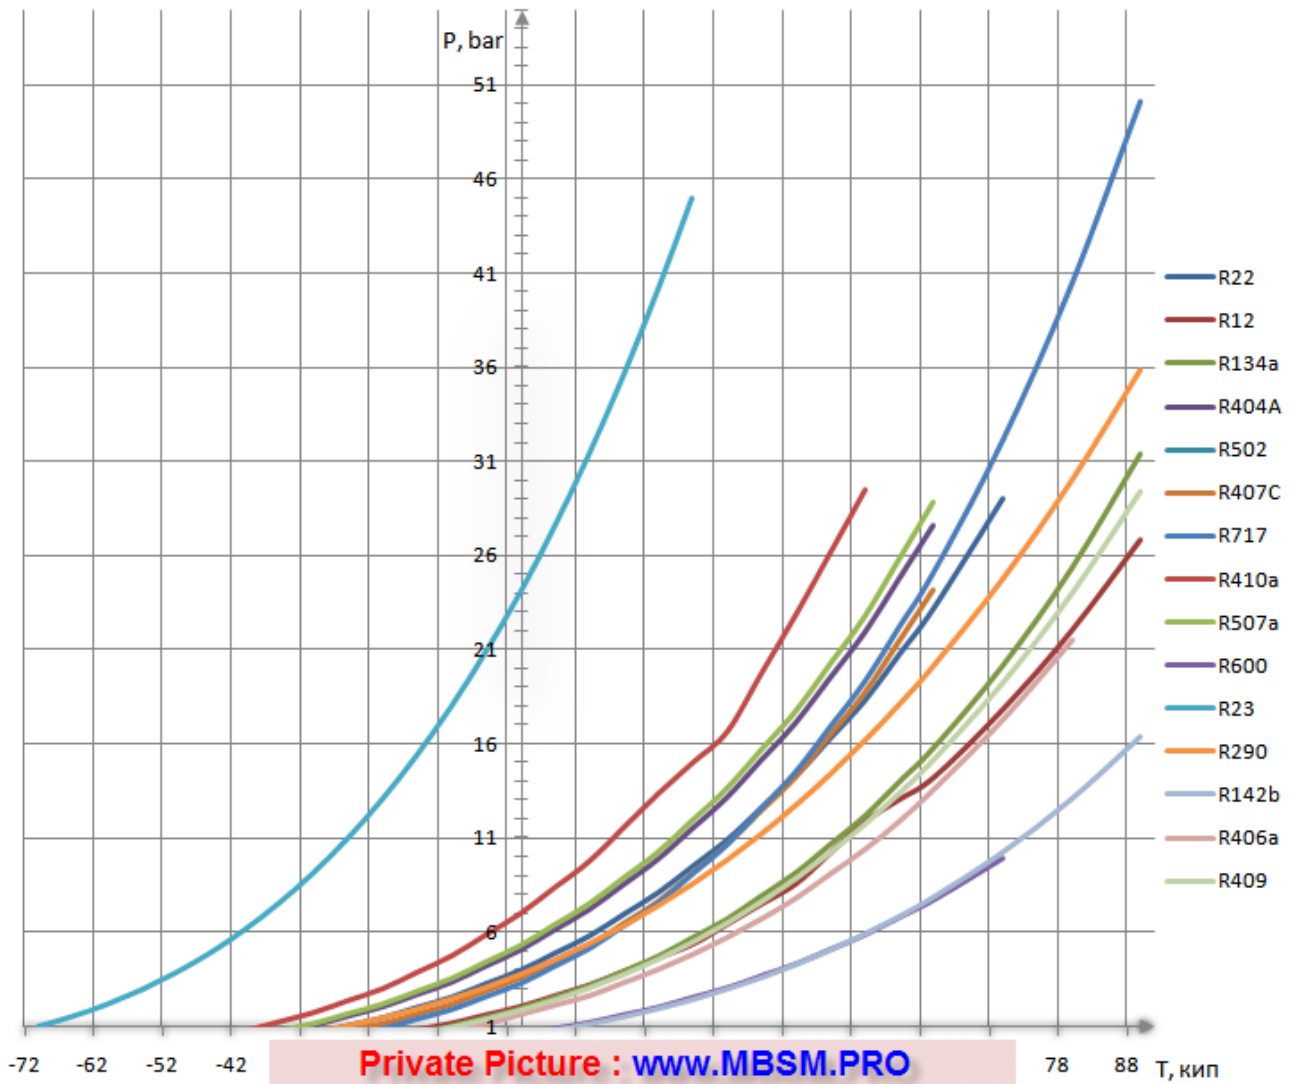

Refrigerant High & Low Pressure Temperature Chart ,R22 R410A ,R12 ,R134A ,R401A ,R409A ,R502 ,R404A ,R507A ,R408A ,R402A ,R600A