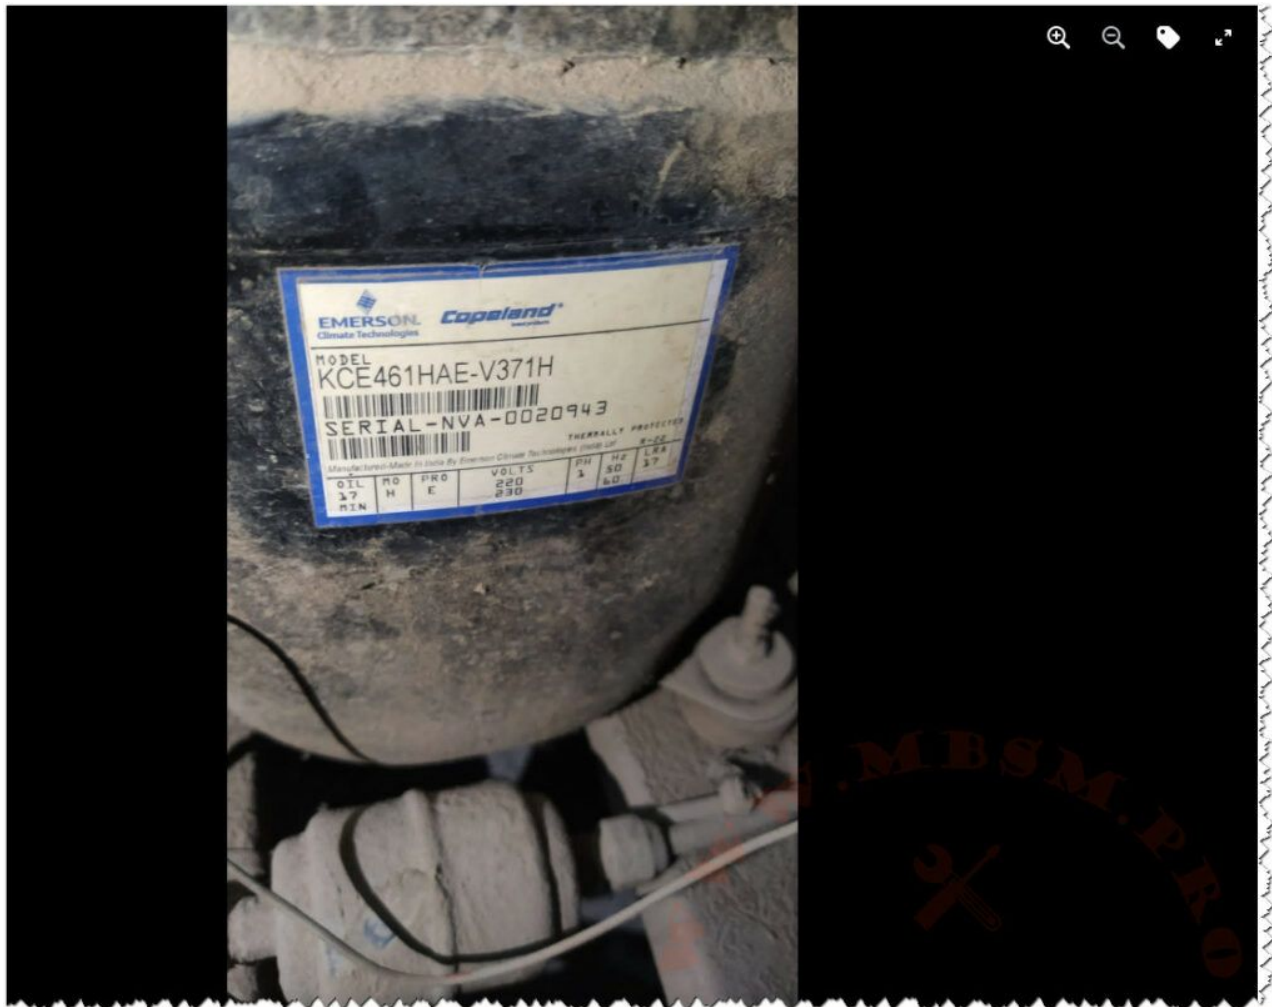

Mbsm.pro, Emerson, Compressor, KCE461HAE-V470H, KCE461HAE, 1/2 hp, r22/r410a, hbp, 5100 btu

Category: compressor

written by www.mbsm.pro | 25 January 2024

Private Picture Copyright : WWW.MBSM.PRO

Mbsm.pro, Emerson, Compressor, KCE461HAE-V470H, KCE461HAE, 1/2 hp, r22/r410a, hbp