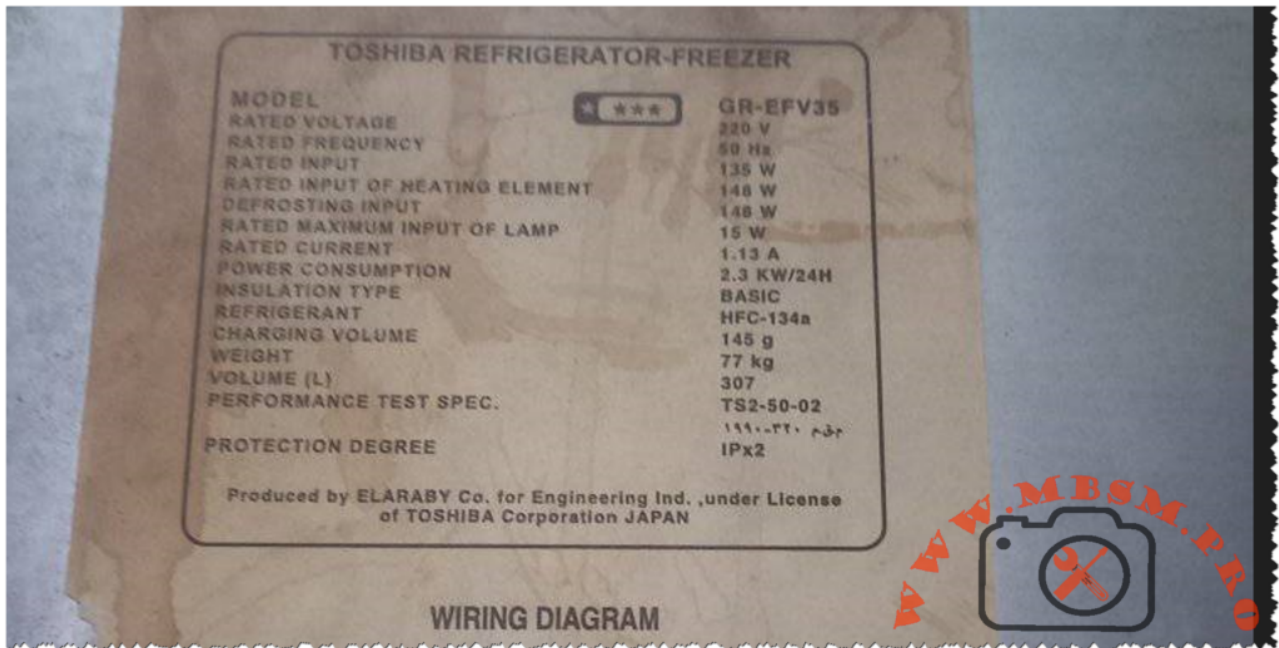

Mbsm.pro, TOSHIBA, REFRIGERATOR, FREEZER, GR-EFV35, 12 feet, 3 D00R, 307 L, compressor, 1/5 hp, 140 w, lbp, r134a, 145 g

Mbsm.pro, compressor, EMBRACO,
EMT6144Z, 1/5 hp++, 1/4 hp-, HBP,
R134a, 220 – 240 V, 50 Hz

Category: compressor

written by www.mbsm.pro | 18 March 2024