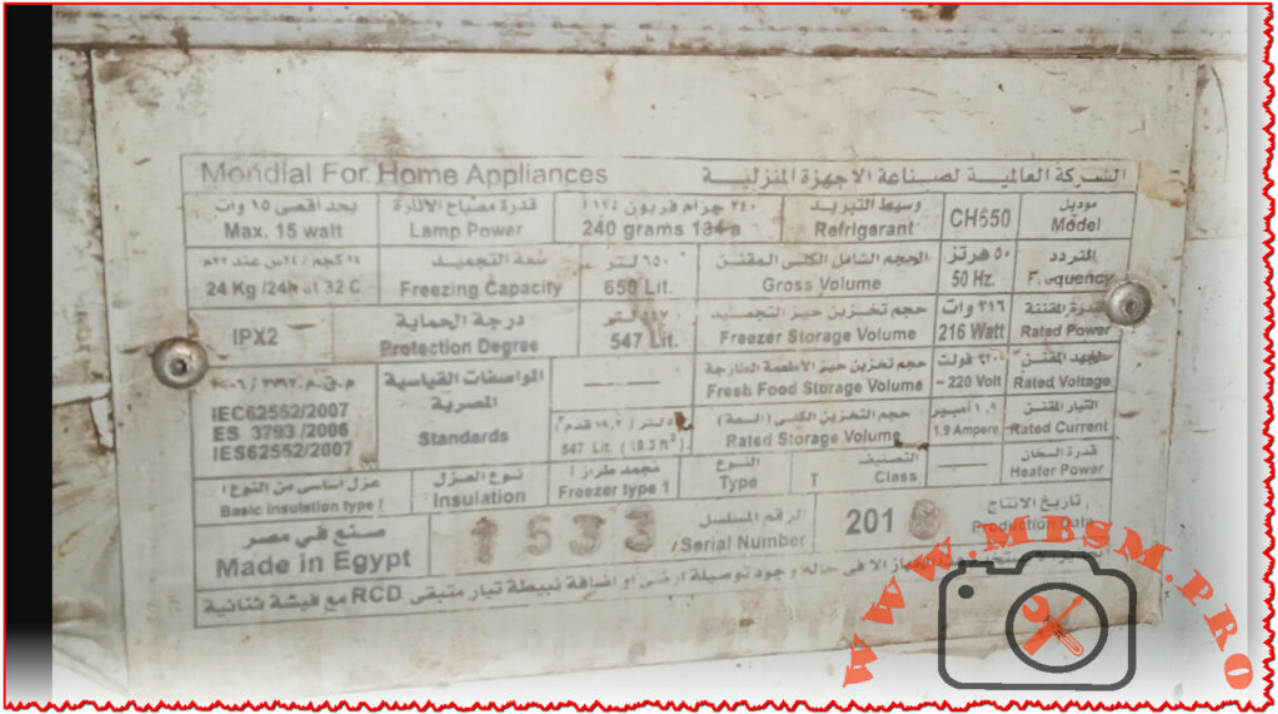

Mbsm.pro, Freezer, Ch650, 650 L, Mondial For. Home Appliances, Compressor, r134a, 240 g, Lbp, 1/3 hp, 230 w, 1.9 A

Mbsm.pro, Refrigerator, UP 180, UP180, 155 w, 199 L, r134a, 145 g, Compressor, HSL19JE-5, 1/5 hp, lbp, DAEW00

Category: Refrigerator

written by www.mbsm.pro | 18 March 2024