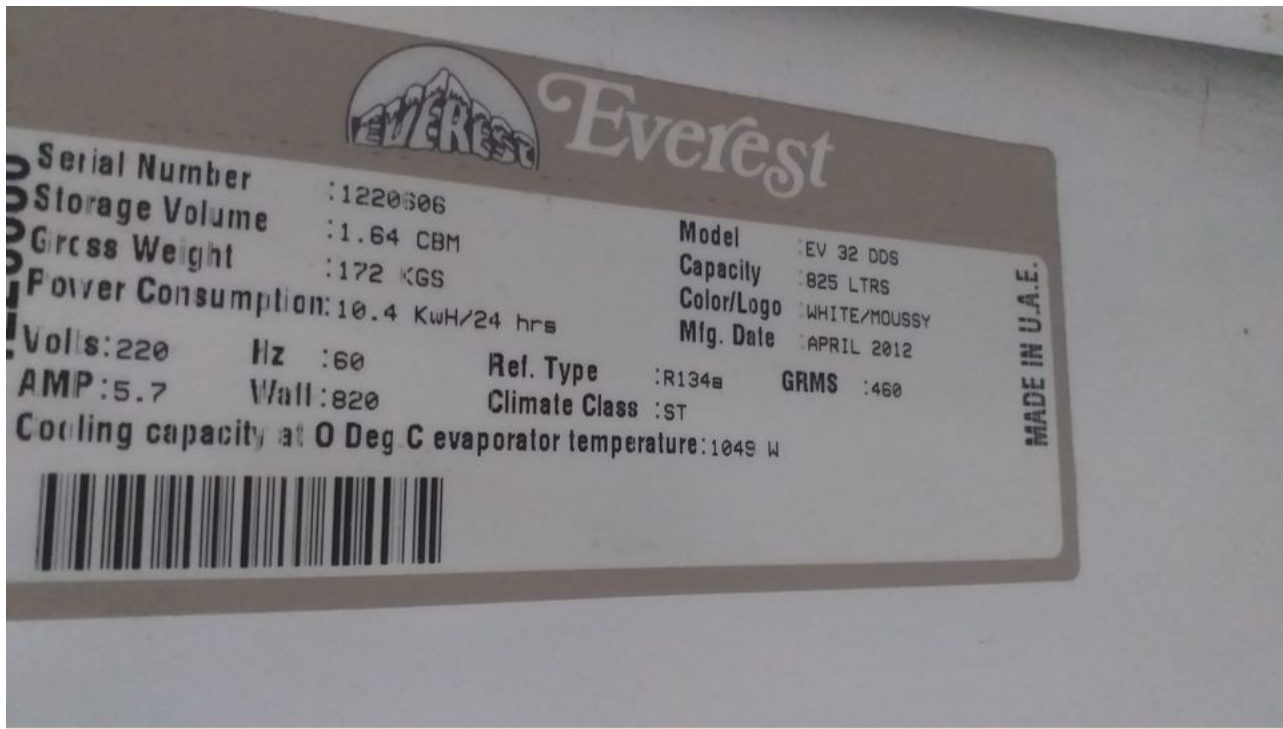

Private Picture Copyright: WWW.MBSM.PRO

Mbsm.info, upright, double door, cooler, ev32dds, visi cooler, makeeverest, captive, consumption, EV 32 DDS, 825 L, Compressor, 3/8 Hp++, R134A, 460 G, 0.9/1.2 bar, Filtre 30Gr, Capillary, 0.42, 180 psi

Mbsm.pro, FN Series, Commercial, Refrigerator, Compressor, R134A, fn73f17S, 1/5 hp, FN75H, 1/6HP, FN77H, 1/4 hp, R12, LBP, 220V-50/60HZ

Category: compressor

written by www.mbsm.pro | 25 March 2022