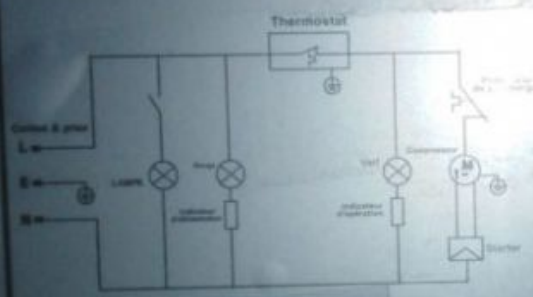

Géant
ELECTRONICS

Congélateur GN-BD(W)-370

Schéma électrique

بلد المنشأ: الصين

CLIMAT DE TYPE:	T CLASSE
CLASSIFICATION DE	
ELECTRICITE RESISTANTE:	I
VOLUME DE STOCKAGE:	370L
VOLUME DU CONGELATEUR :	370L
FROZEN CAPACITE:	12kg/24h
TENSION NOMINALE :	220V~
FREQUENCE NOMINALE :	50Hz
COURANT :	1.3A
VALEUR DE BRUIT:	42dB (A)
ALIMENTATION DE LAMPE NOMINALE:	2W
QUANTITE DE REFRIGERANT :	R134a/105g
GAZ D'ISOLATION:	Cofite

CJ160337003172

Private Picture Copyright: WWW.MBSM.PRO

Mbsm.pro, Congélateur GN-bd(w)-370, Gean Electronique, Made in Chine, T classe, 370 L, Compressor, 1/4 Hp, R134A, 105 G, 1.3 A, 220 V, Freezer horizontal, Filtre 20 G, Capillaire 0.036, 2 M, Thermostat mecanique