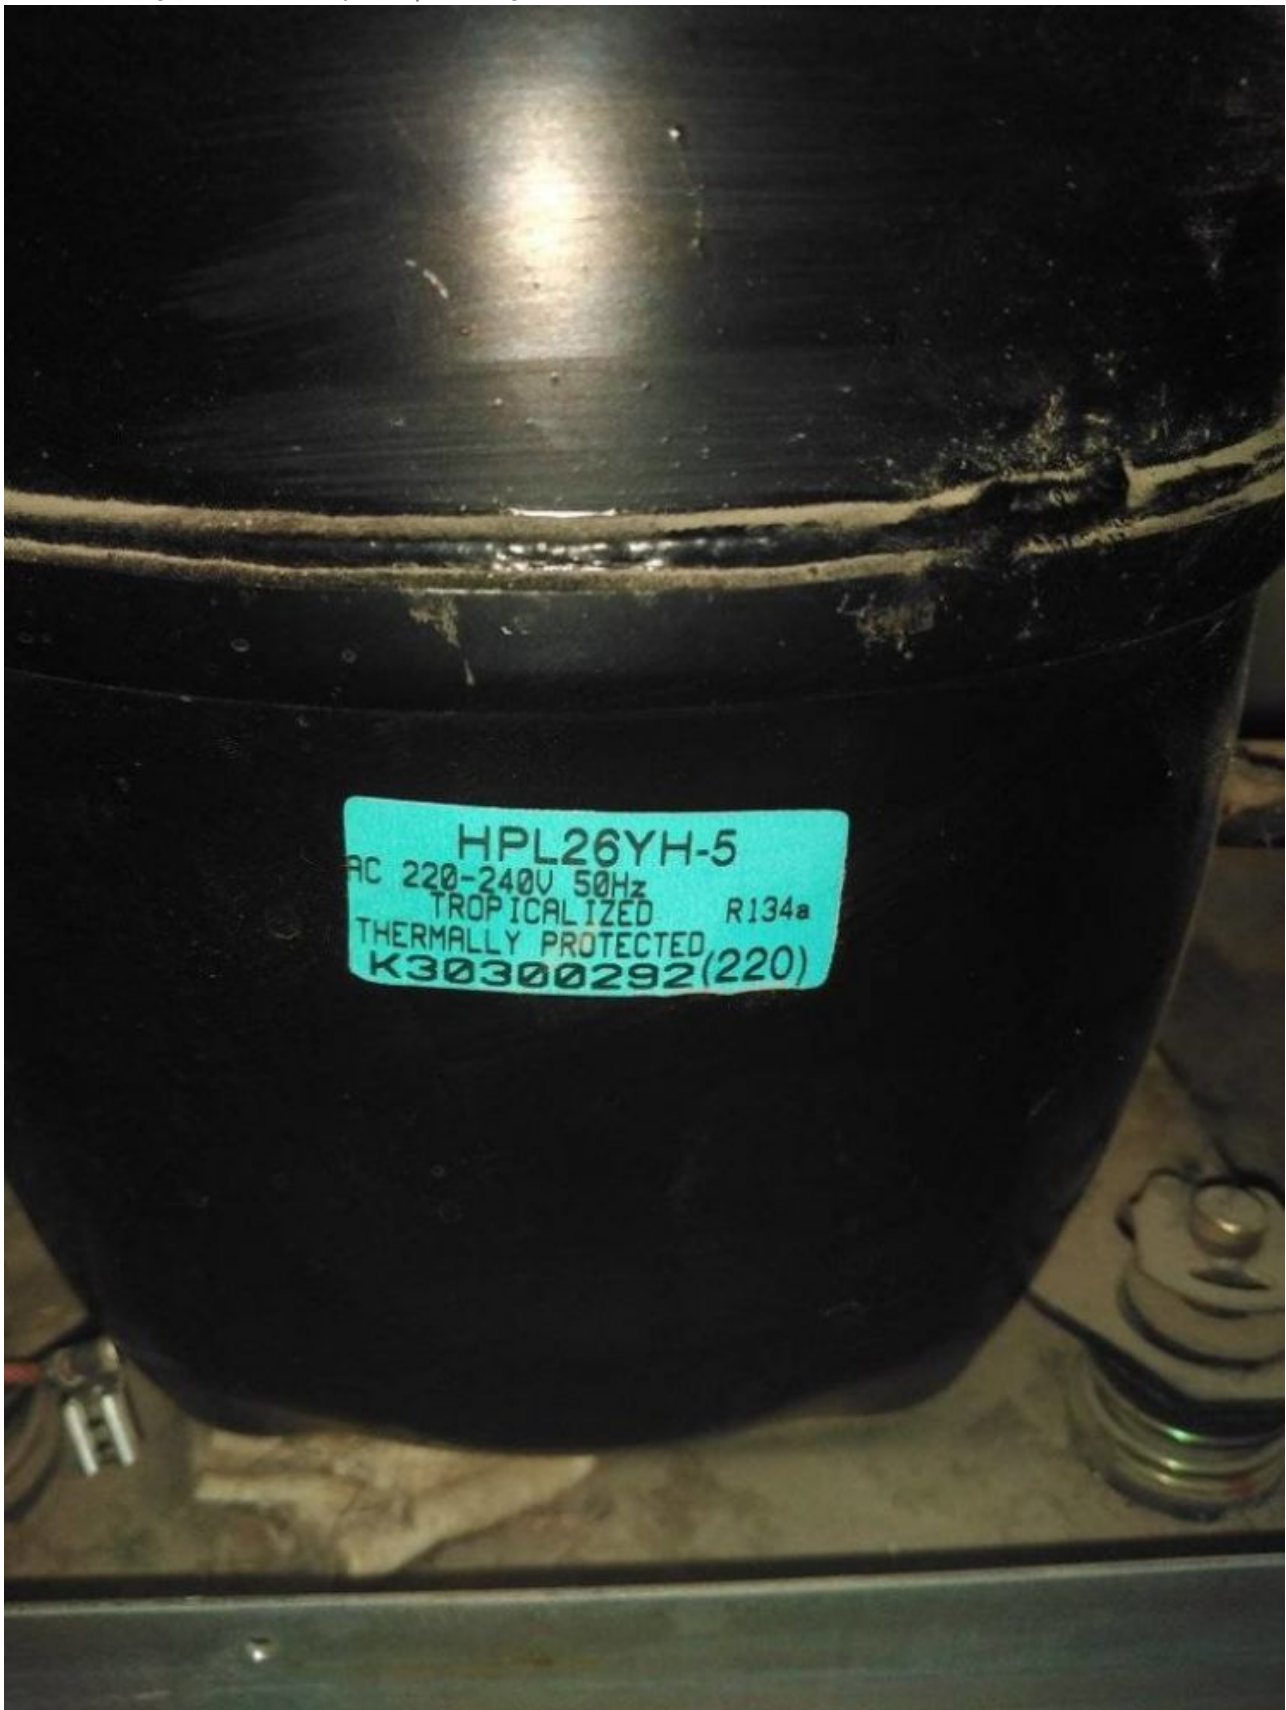

Private Picture Copyright: WWW.MBSM.PRO

Mbsm.pro, Compressor, hpl26yh-5, Serie YH, 223 W, 762 Btu/h, 192 kcal/c, R134A, LBP, 220-240 v 50HZ