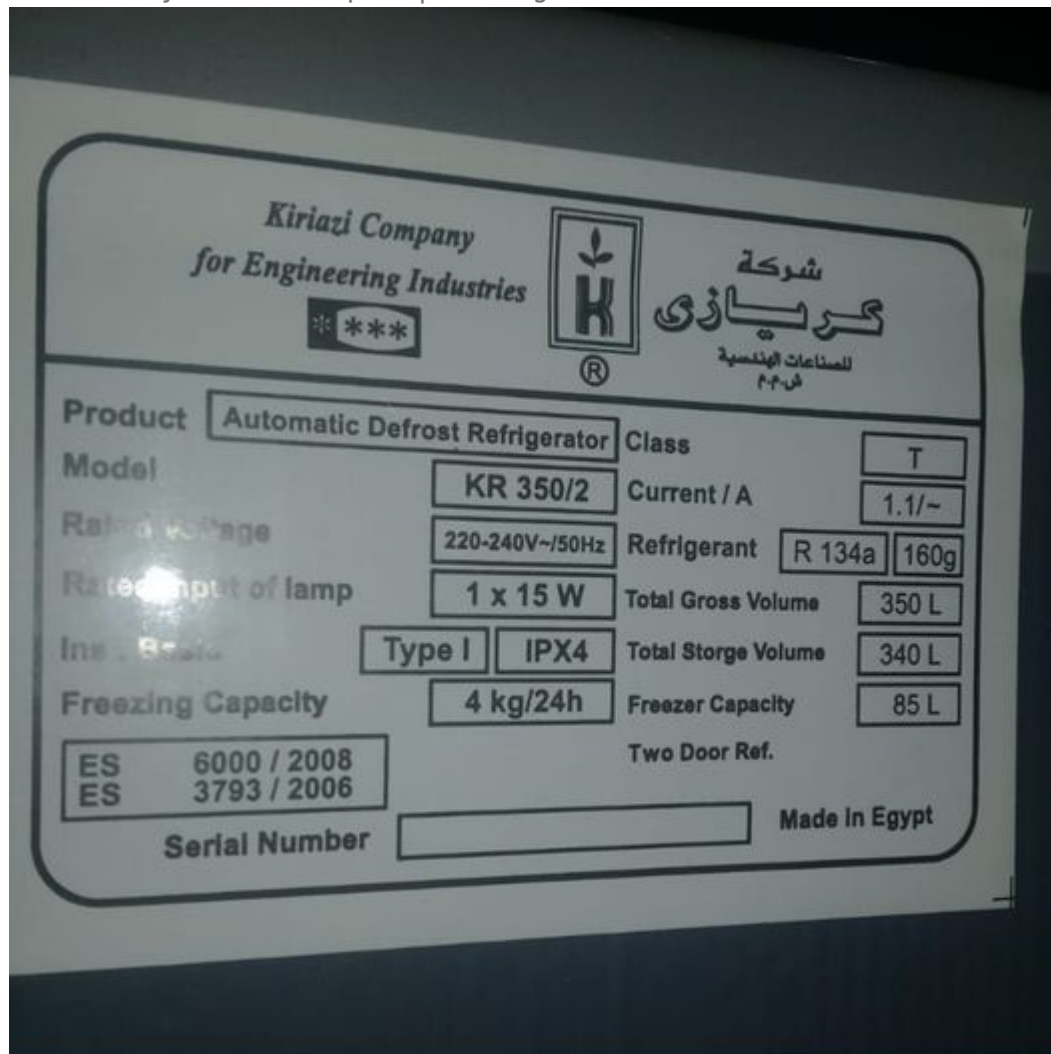

Mbsm.pro, Compressor, D91c21rax5, 1/4 hp, Lbp, 230 w, R134a, 135 G, refrigerator, Goldi, Nt1800, no frost, 2 doors, 509 L, replaced by G199aa

Mbsm.pro, Kiriazi Refrigerator, 14 Feet, Classic, ,330 Liter, Defrost, KR350/2, KR350, R134a, 160g, Compressor, 1/4 hp, Lbp

Category: Refrigerator

written by www.mbsm.pro | 29 August 2022

Private Picture Copyright : WWW.MBSM.PRO

Mbsm.pro, Kiriazi Refrigerator, 14 Feet, Classic, ,330 Liter, Defrost, KR350/2, KR350, R134a, 160g, Compressor, 1/4 hp, Lbp