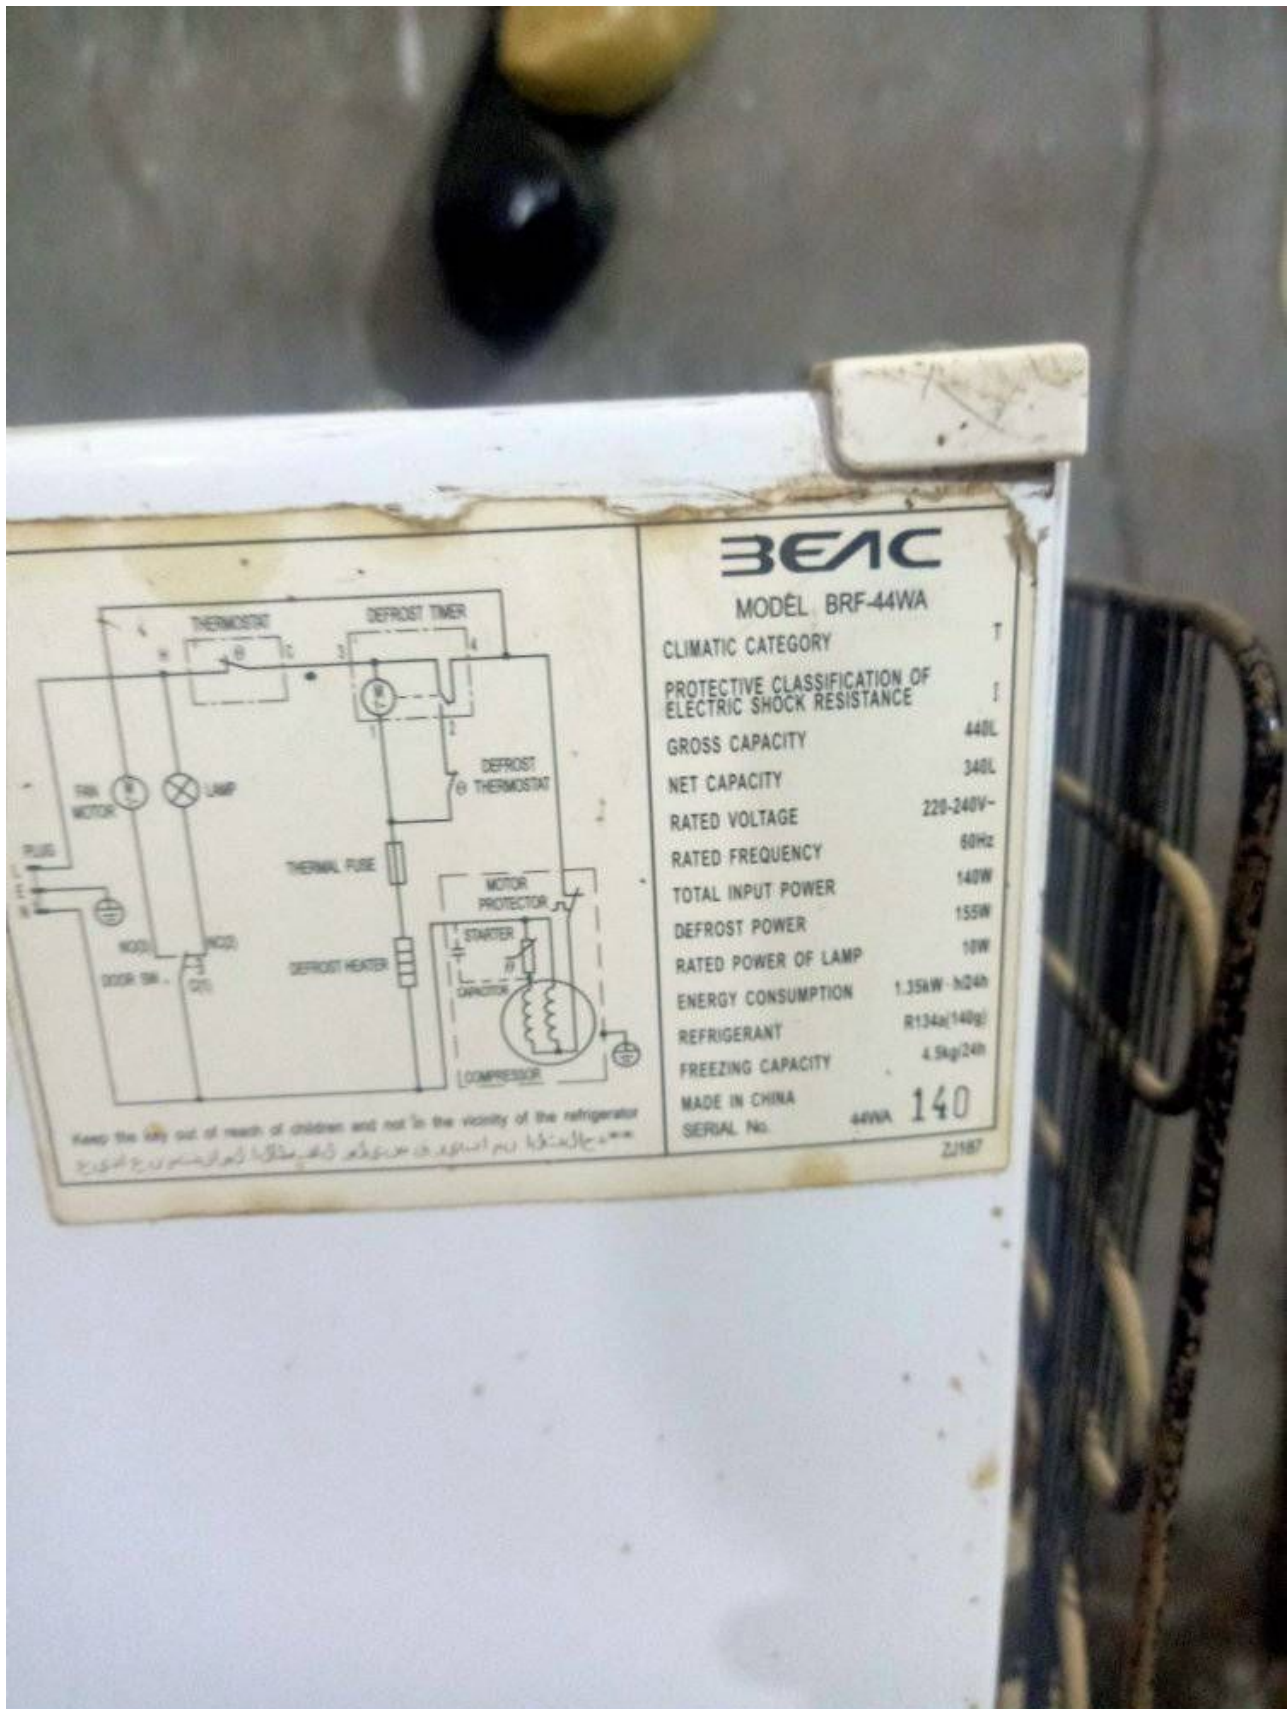

BEAC

MODEL BRF-44WA

CLIMATIC CATEGORY	T
PROTECTIVE CLASSIFICATION OF ELECTRIC SHOCK RESISTANCE	I
GROSS CAPACITY	440L
NET CAPACITY	340L
RATED VOLTAGE	220-240V~
RATED FREQUENCY	60Hz
TOTAL INPUT POWER	140W
DEFROST POWER	155W
RATED POWER OF LAMP	10W
ENERGY CONSUMPTION	1.35kW-h/24h
REFRIGERANT	R134a(140g)
FREEZING CAPACITY	4.5kg/24h
MADE IN CHINA	
SERIAL No.	44WA 140

Keep the key out of reach of children and not in the vicinity of the refrigerator
لا تقرب المفتاح من مكان الثلاجة ولا تضعه في متناول الأطفال

Z/187

Private Picture Copyright : WWW.MBSM.PRO

Mbsm.pro, refrigerator, No frost, brf-44wa, 44wa-140,12 feet, 340wL, 140 w, Compressor, 1/5 hp, r134a, 140 G, defrost power 155 w