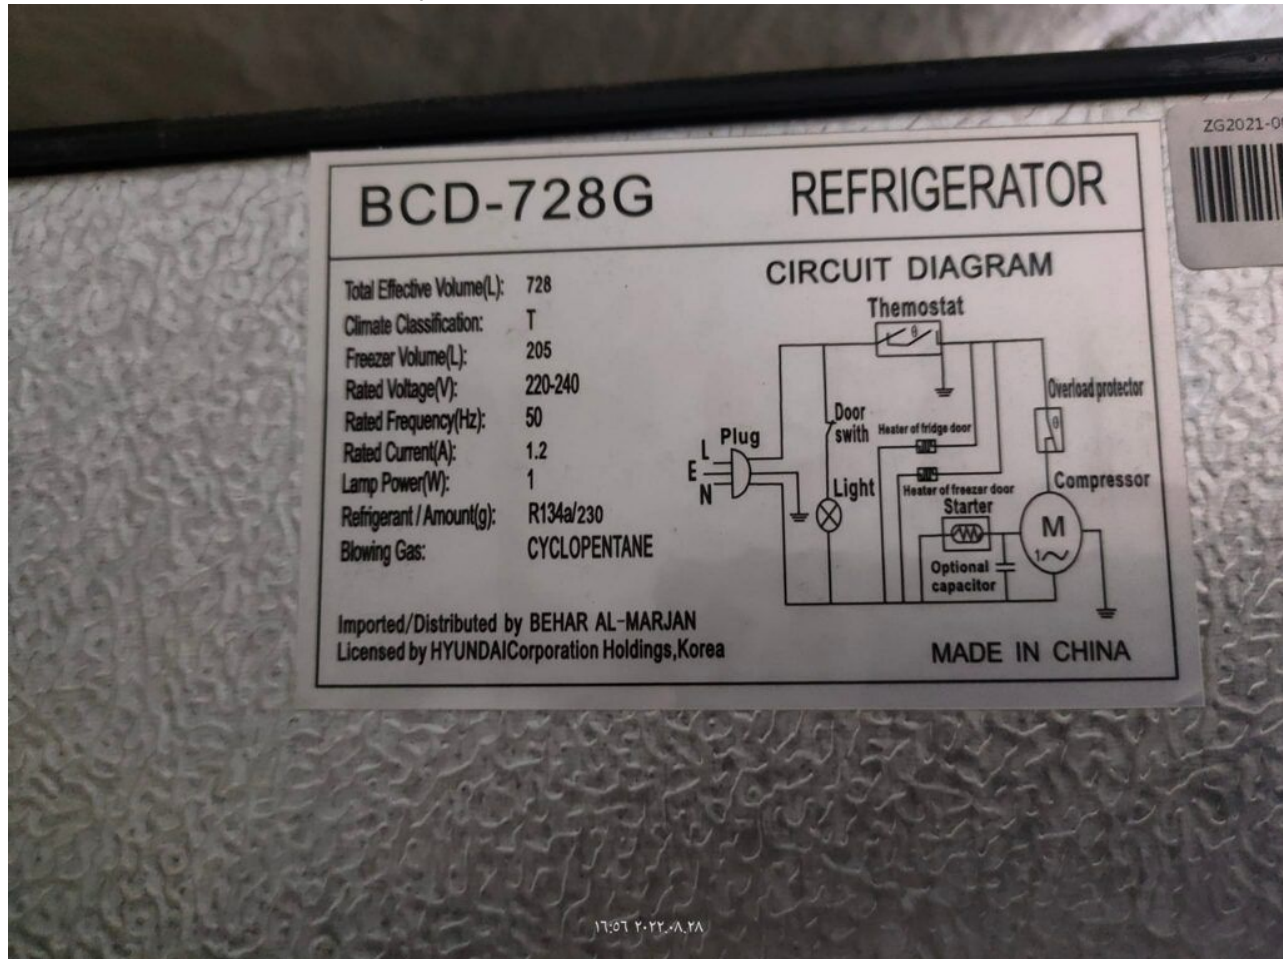

Mbsm.pro, Compressor, KONOR, GQR90AA, ERU280HSP, R134a, 220-240V 50Hz, 10,1kg, 1/4HP, Refrigerator, Condor, 420 L

BCD-728G

Category: Refrigerator

written by www.mbsm.pro | 10 September 2022

Private Picture Copyright : WWW.MBSM.PRO

Mbsm.pro, Refrigerator, BCD-728G, 728 L, 4 Doors, Class T, Compressor, K270CZ1, 1/3++, DONPER, Dongbei , R134a, 230 G

Mbsm.pro, ice maker, ZBP-60, 16 kg, Generalco, 400 w, r134a, 170g, 2.6 a

Category: pro

written by www.mbsm.pro | 10 September 2022