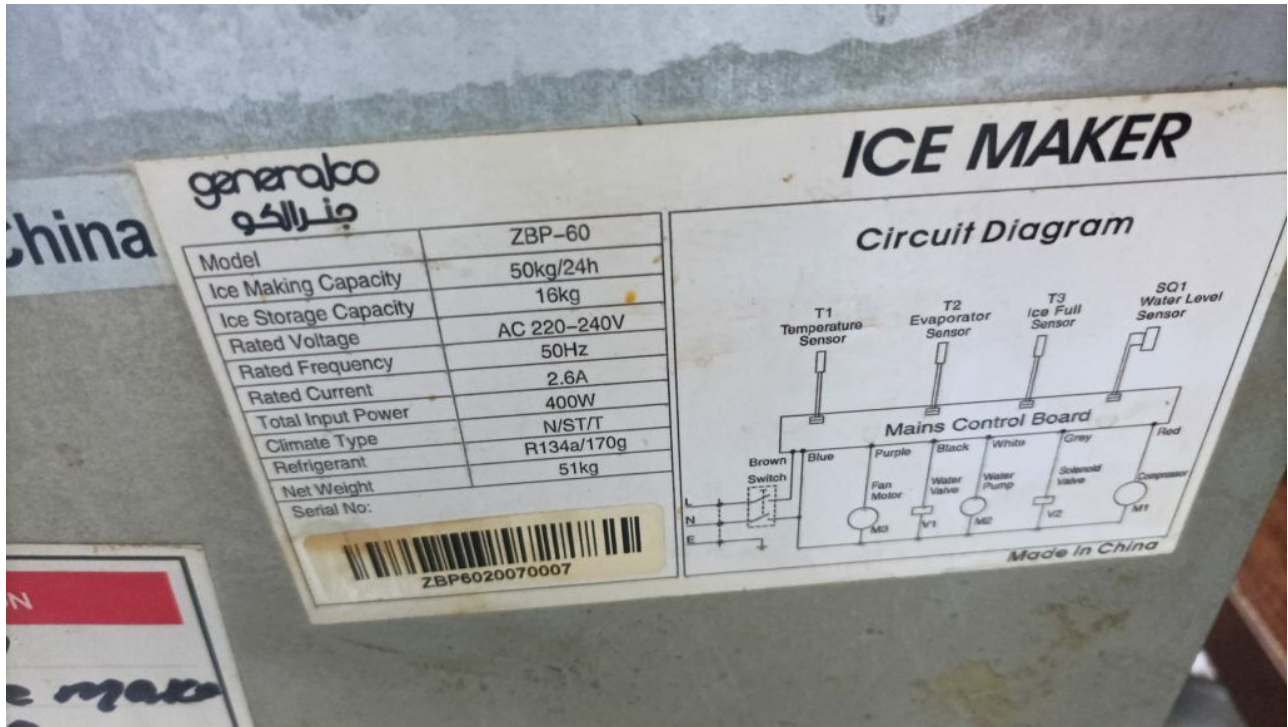

Mbsm.pro, ice maker, ZBP-60, 16 kg, Generalco, 400 w, r134a, 170g, 2.6 a

Category: pro

written by www.mbsm.pro | 10 September 2022

Private Picture Copyright : WWW.MBSM.PRO

Mbsm.pro, ice maker, ZBP-60, 16 kg, Generalco, 400 w, r134a, 170g, 2.6 a