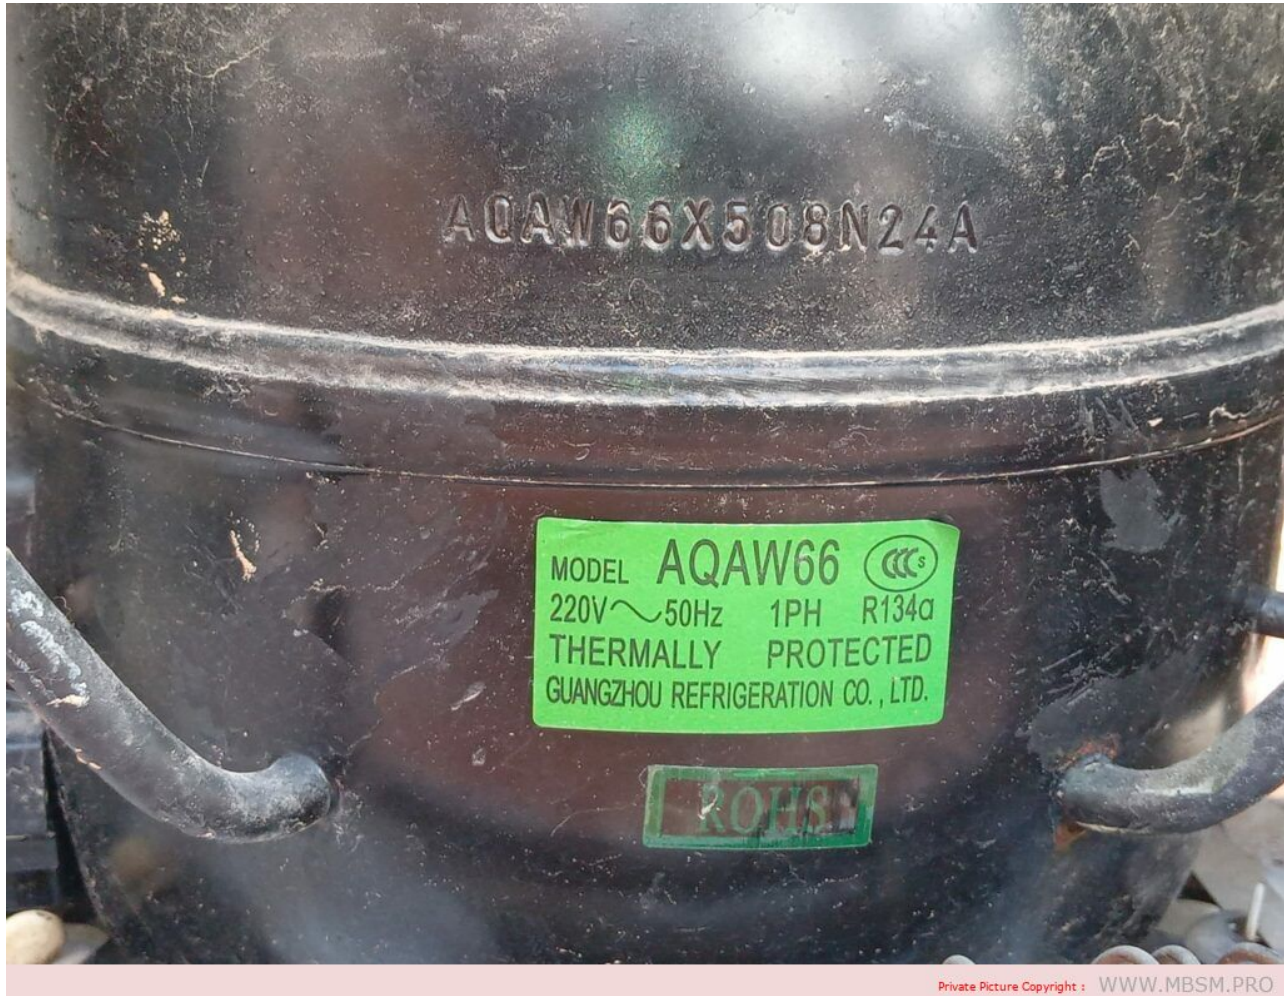

Mbsm.pro, Compressor, AQAW66X, r134a, FKD66ML, r600a, 1/5 hp, Freezer, Wanbao Refrigerator Compressor

Category: compressor

written by mahdi miled | 27 December 2022

Private Picture Copyright : WWW.MBSM.PRO

Mbsm.pro, Compressor, AQAW66X, 1/5 hp, Freezer, Wanbao Refrigerator Compressor

---

Mbsm.pro, Compressor, R134a, FR7.5G, 103G6680, 220-240V 50/60Hz, LBP/HBP, 1/5HP++, 1/4 hp-

Category: compressor

written by Jamila | 27 December 2022