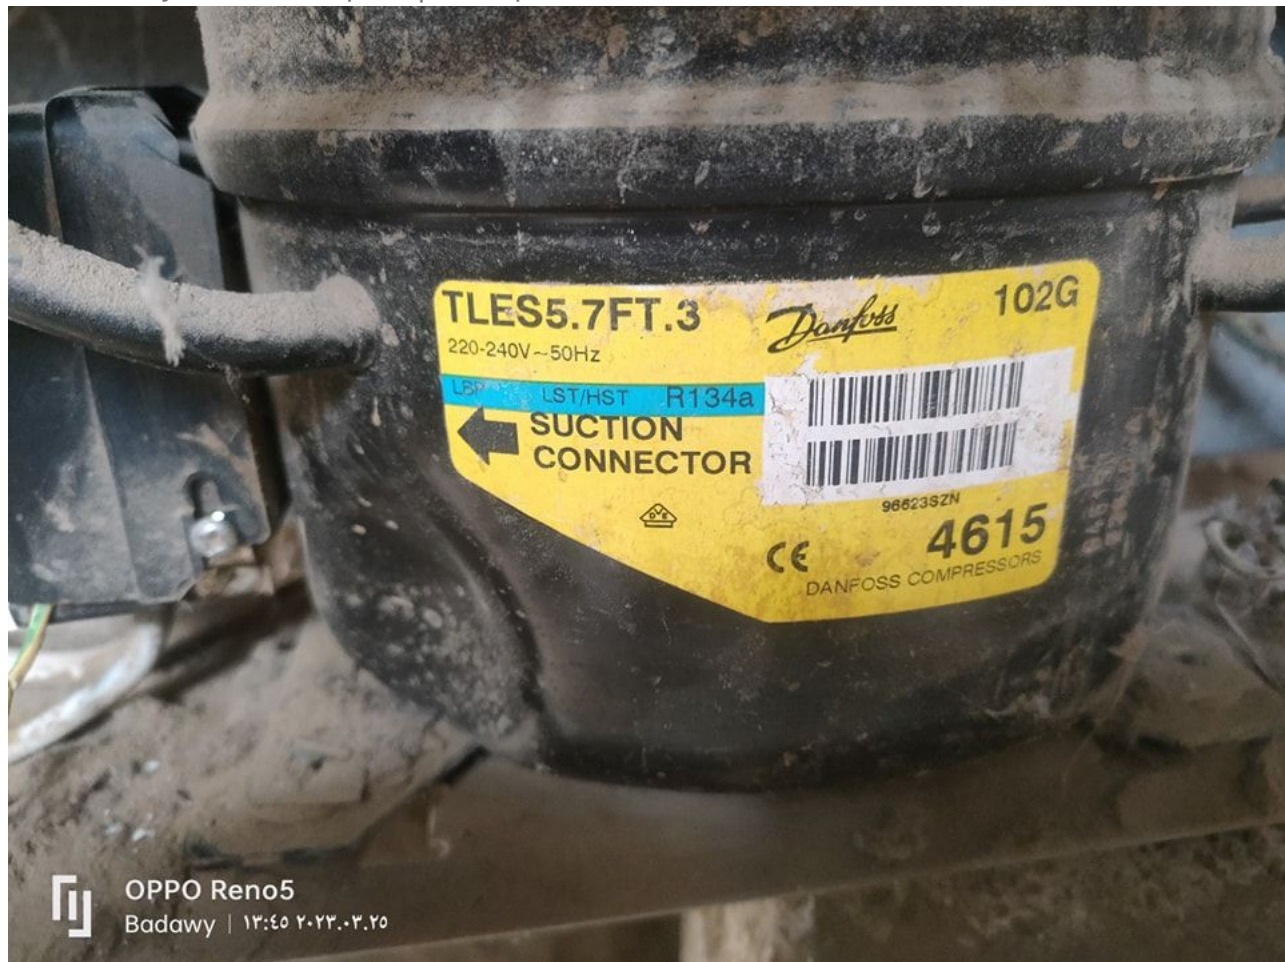

Mbsm.pro, Tecumseh, AZ1330Y, Compressor, 1/10 hp, lbp, R134a, 90w

---

Mbsm.pro, compressor, 102g4615, 1/5 hp++, 1/4 hp-, TLES5.7FT.3, Danfoss, r134a, 102G4615, Danfoss 102G4615

Category: compressor

written by www.mbsm.pro | 14 April 2023

Private Picture Copyright : WWW.MBSM.PRO

Mbsm.pro, compressor, 102g4615, 1/5 hp++, 1/4 hp-, TLES5.7FT.3, Danfoss, r134a, 102G4615, Danfoss 102G4615

Mbsm.pro, compressor, d57c13rax5, 1/6 hp, r134a, Panasonic, Reciprocating, DxxCxxRAW5 series,

Category: compressor

written by www.mbsm.pro | 14 April 2023