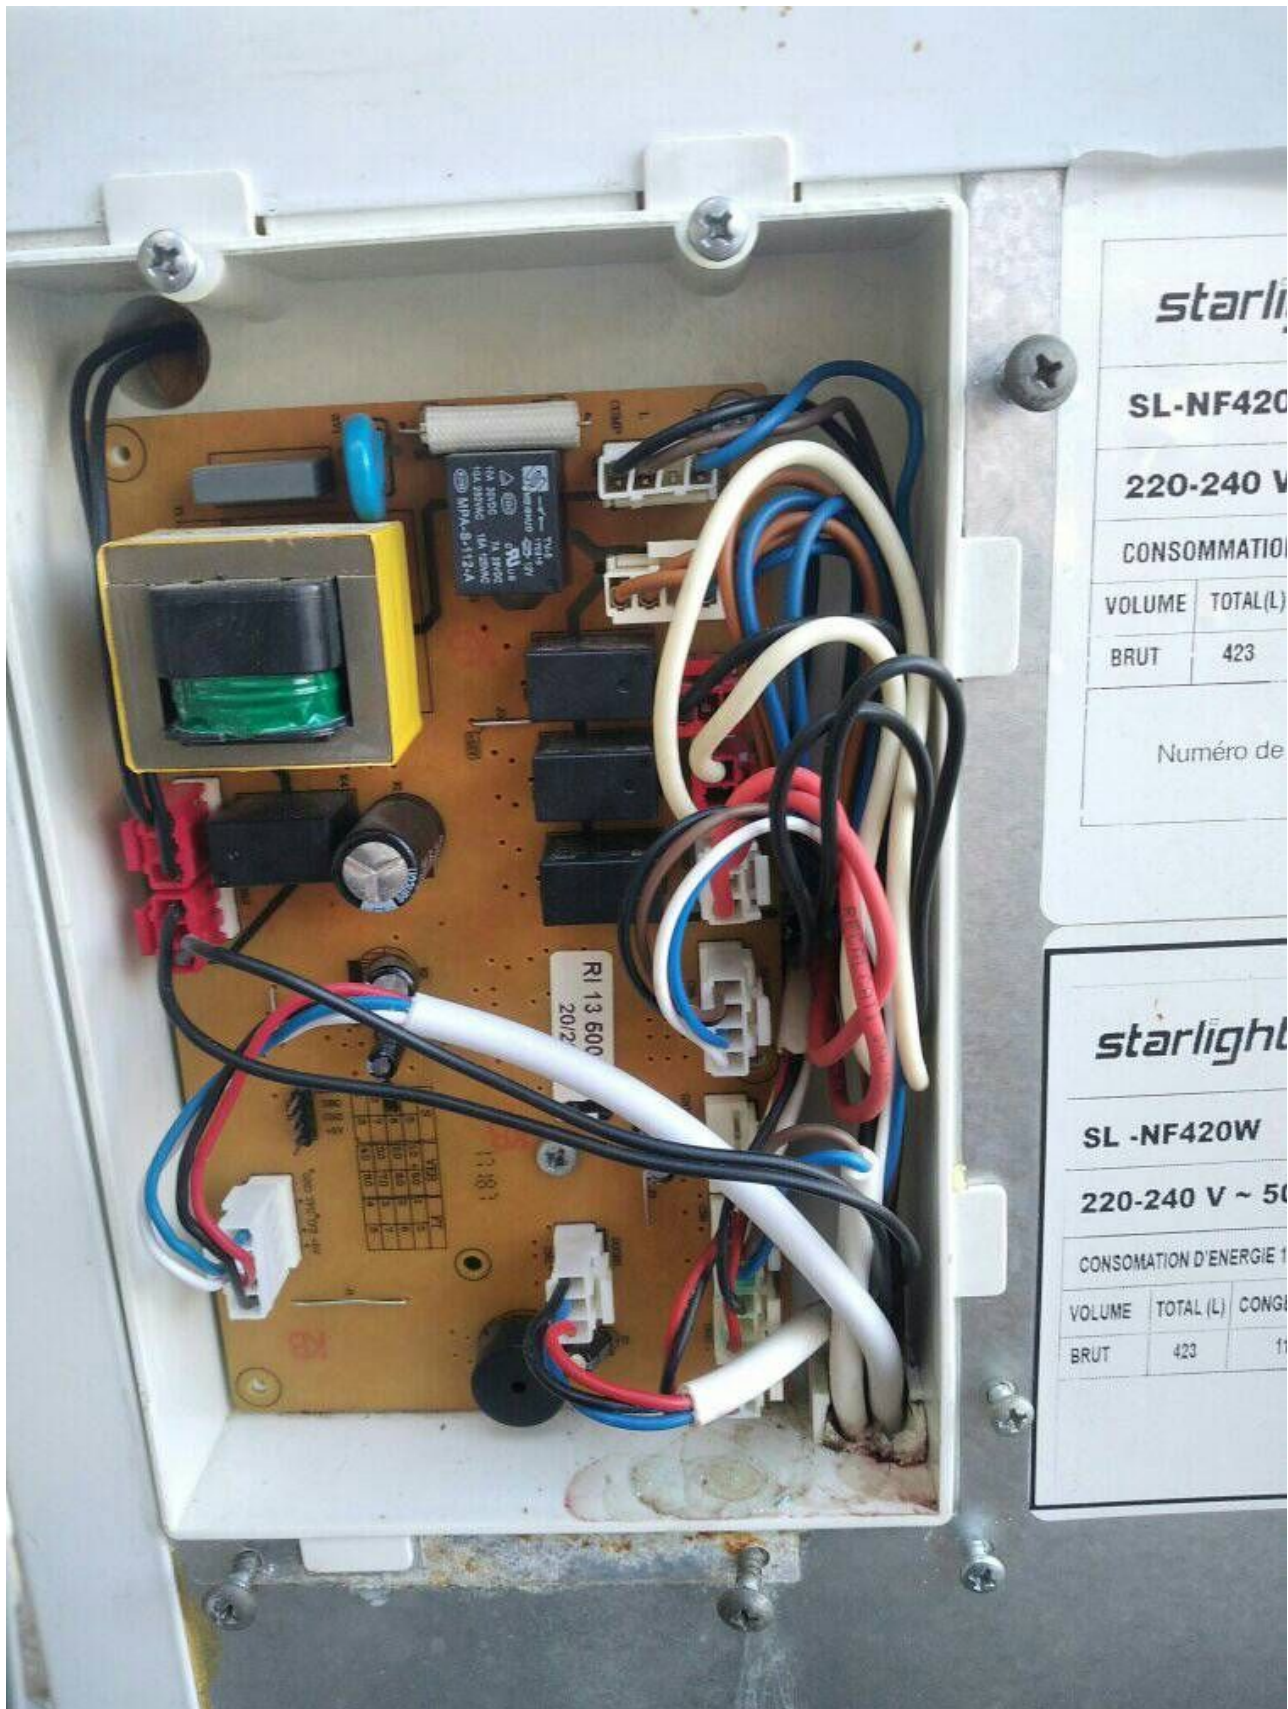

starlight
SL-NF420
220-240 V
CONSOMMATION

VOLUME	TOTAL(L)
BRUT	423

Numéro de

starlight
SL -NF420W
220-240 V ~ 50
CONSOMMATION D'ENERGIE

VOLUME	TOTAL (L)	CONG
BRUT	423	11

Private Picture Copyright : WWW.MBSM.PRO

Mbsm.pro, refrigerator, 420 L, Starlight, Sl-nf420w, 115 w, compressor, 1/6 hp, r134a, 100g