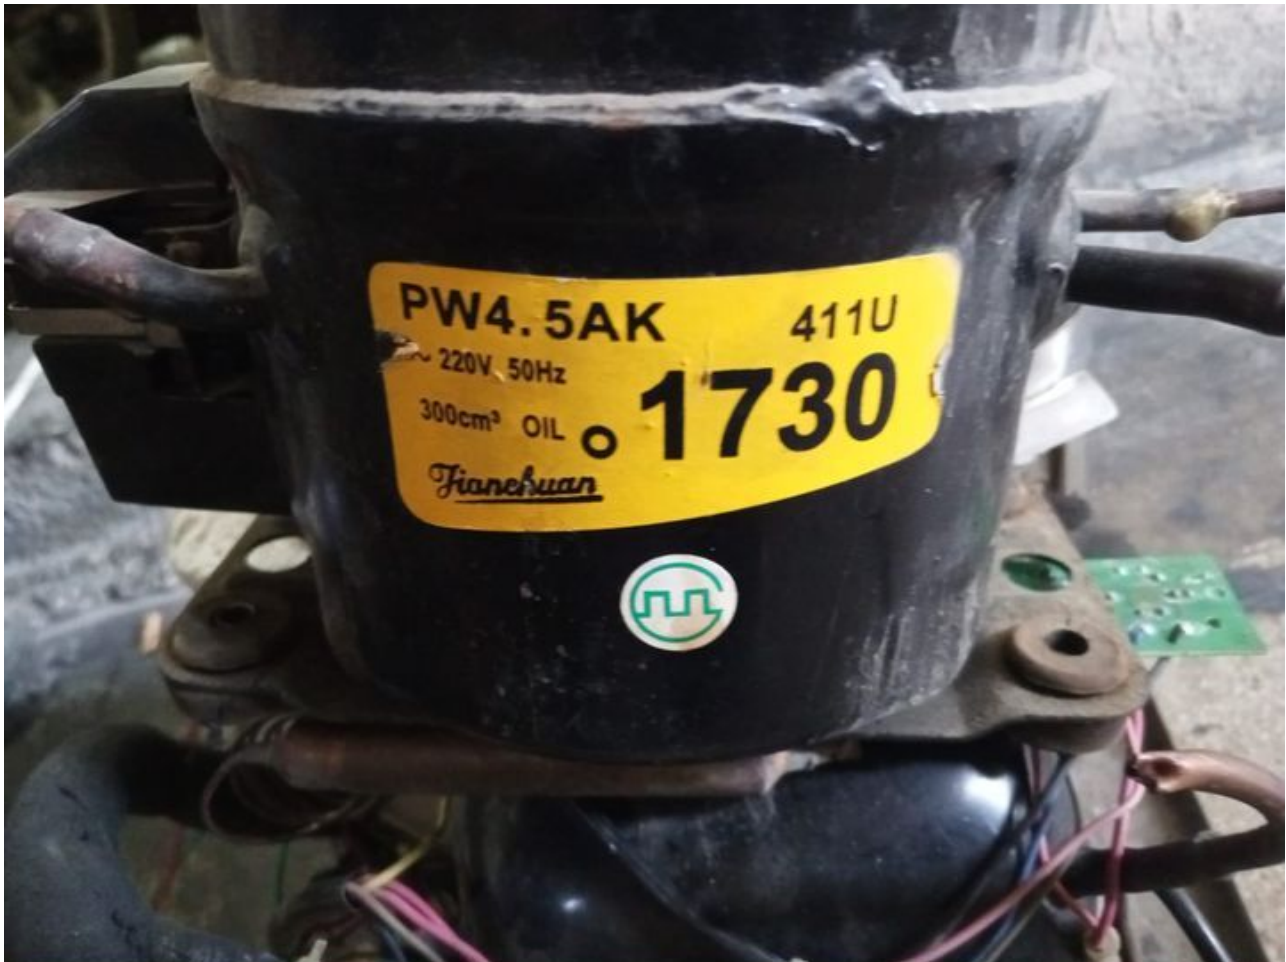

R406a 220~240V/50Hz

LBP
低背压

序号 No.	应用类型 Application	产品系列 Serial	产品型号 type	马力 Hp	电压/频率 Power Supply (V/Hz)	电机类型 Motor type	制冷量 Capacity		COP Power Efficiency		启动器 Starting Device	启动电容 Starting Capacitor (μF)	运行电容 Running Capacitor (μF)	冷却方式 Cool
							ASHRAE (-23.3°C)	CECOMAF (-25°C)	ASHRAE (-23.3°C)	CECOMAF (-25°C)				
1	LBP 低背压	WT	QD55	1/6	220~240V ~50Hz	RSIR	130	98	1.04	0.81	PTC	/	/	S
2			QD65	1/5		RSIR	158	119	1.08	0.84		/	/	S
3			QD75	1/4		RSIR	176	132	1.09	0.85		/	/	S
4			QD85	1/4		RSIR	202	152	1.10	0.86		/	/	S
5			QD91	1/4		RSIR	216	162	1.12	0.87		/	/	S
6	LBP 低背压	WQ	QD110	3/10	220~240V ~50Hz	RSIR	271	203	1.17	0.91	重锤 Starting Relay	/	/	F
7			QD128	1/3		RSIR	306	230	1.18	0.92		/	/	F
8			QD142	2/5		CSIR	333	250	1.19	0.93		80	/	F
9	LBP 低背压	SC	QD168	1/2	220~240V ~50Hz	CSIR	380	330	1.15	1.06	电流式 Current	80	/	F2
10			QD180	1/2		CSIR	440	382	1.15	1.07		80	/	F2
11			QD210	3/5		CSIR	510	443	1.17	1.08		80	/	F2

9

6

Private Picture Copyright : WWW.MBSM.PRO

Mbsm.pro, Compressor, Série SC, QD168H, R134A, Wansheng, Refrigerator Compressor, 1/2 hp, 323 w, MBP

Mbsm.pro, Lbp, R134A, Danpu, Compressor, Pw4.5vk, 1/8 hp

Category: compressor

written by www.mbsm.pro | 2 October 2023

Private Picture Copyright : WWW.MBSM.PRO

Mbsm.pro, Lbp, R134A, Danpu, Compressor, Pw4.5vk, 1/8 hp

Mbsm.pro, ADW compressor, R134a,
ADW77, refrigerator compressor, 1/4
hp, 187 w, lbp

Category: compressor

written by www.mbsm.pro | 2 October 2023