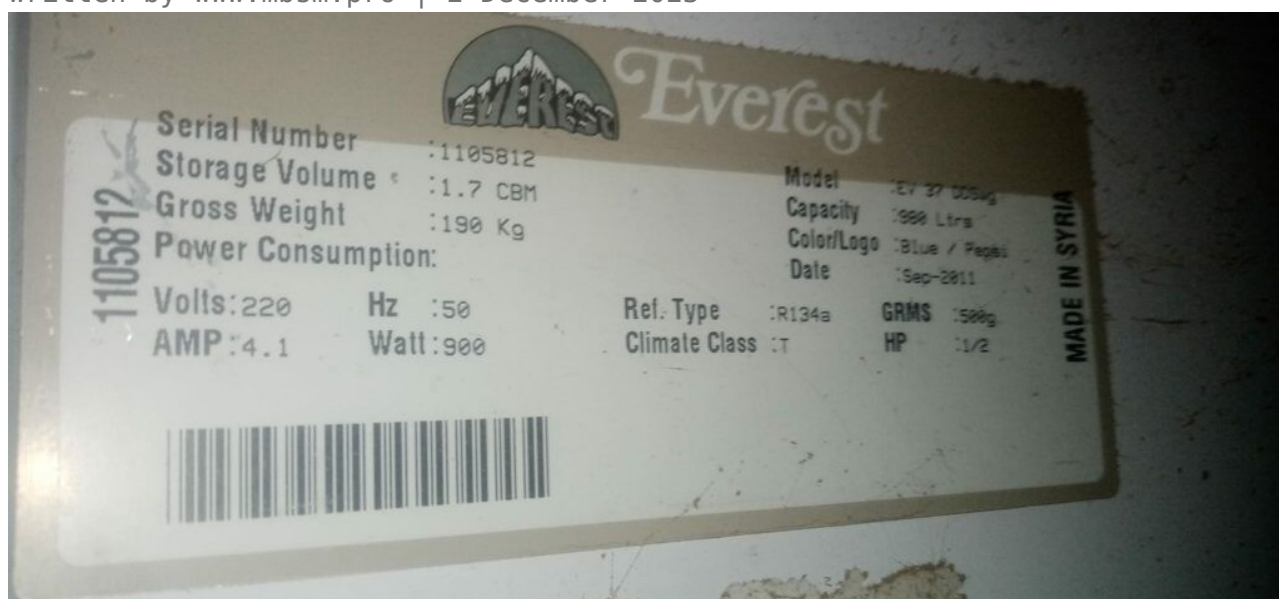

Mbsm.pro, Samsung, SK183B-L2W, Compressor, 1/3 hp, Lbp, r134a, 236 W, 806 btu, 203 kcal/h, 220 v 50 hzt

---

Everest, refrigerator, EV37dds, 4.1 A, 900 w, 980 L, R134a, Compressor, 1/2 hp, double door, Dimensions : H 200 cm, W 116 cm, D 65 cm

Category: compressor,Refrigerator
written by www.mbsm.pro | 2 December 2023

Private Picture Copyright : WWW.MBSM.PRO

Everest, refrigerator, EV37dds, 4.1 A, 900 w, 980 L, R134a, Compressor, 1/2 hp

---

Mbsm.pro, SECOP, DANFOSS, FR6G, compressor 103G 6660, 1/6 hp++, 1/5 hp-, 50Hz, R134a, LBP/HBP, 230V,

Category: compressor
written by www.mbsm.pro | 2 December 2023