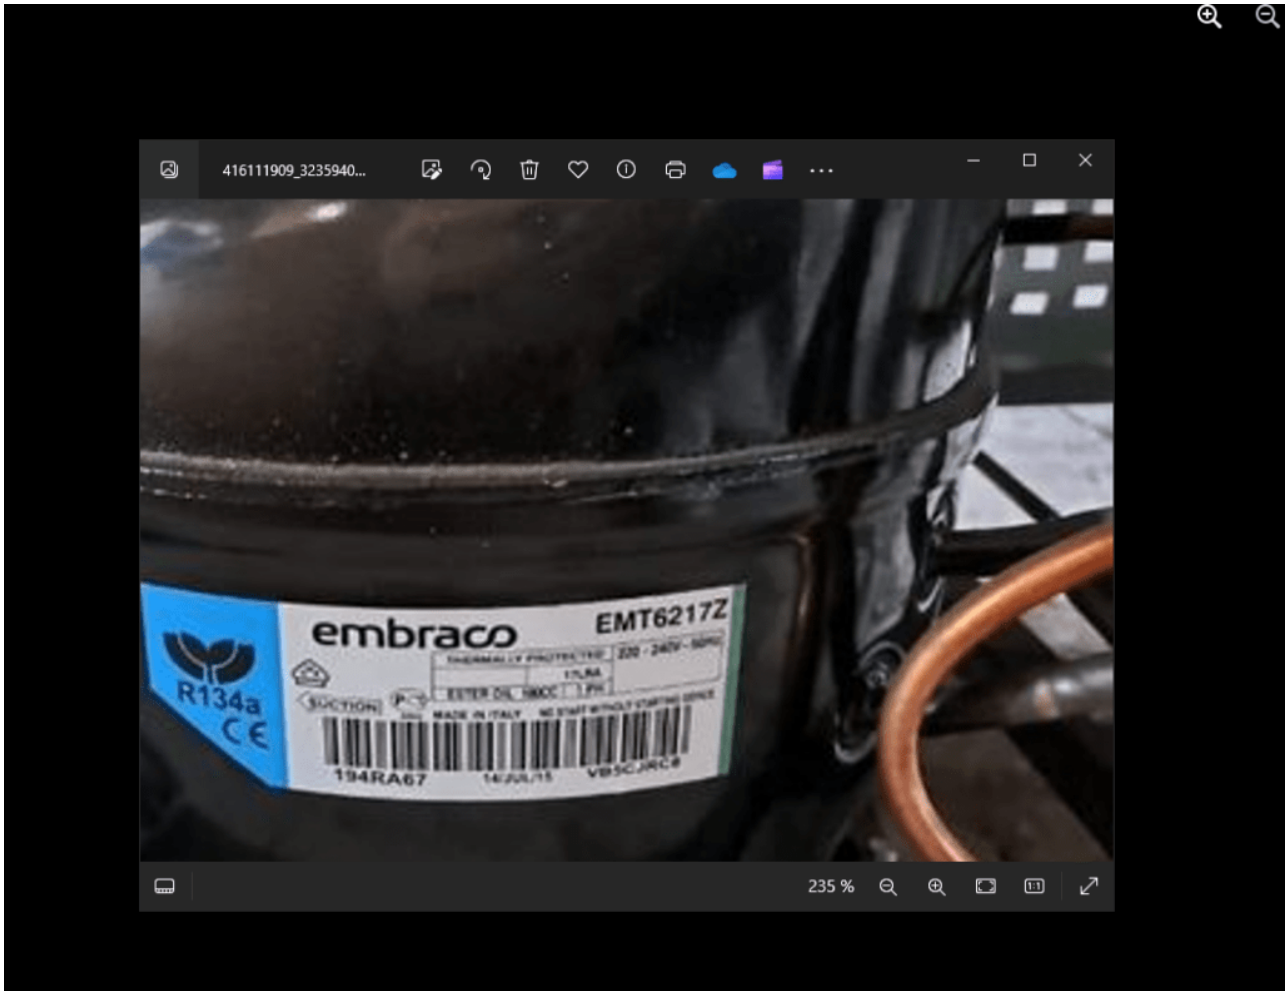

Private Picture Copyright : WWW.MBSM.PRO

Mbsm.pro, Compressor, Embraco, Emt6217z, NT6217Z, 3/4 hp, hbp, r134a

---

Mbsm.pro, Compressor, 1/4 hp, Aspera,
Embraco NEK1121Z, LBP, R134a,
NEK1121u, lbp, r290

Category: compressor

written by www.mbsm.pro | 6 January 2024