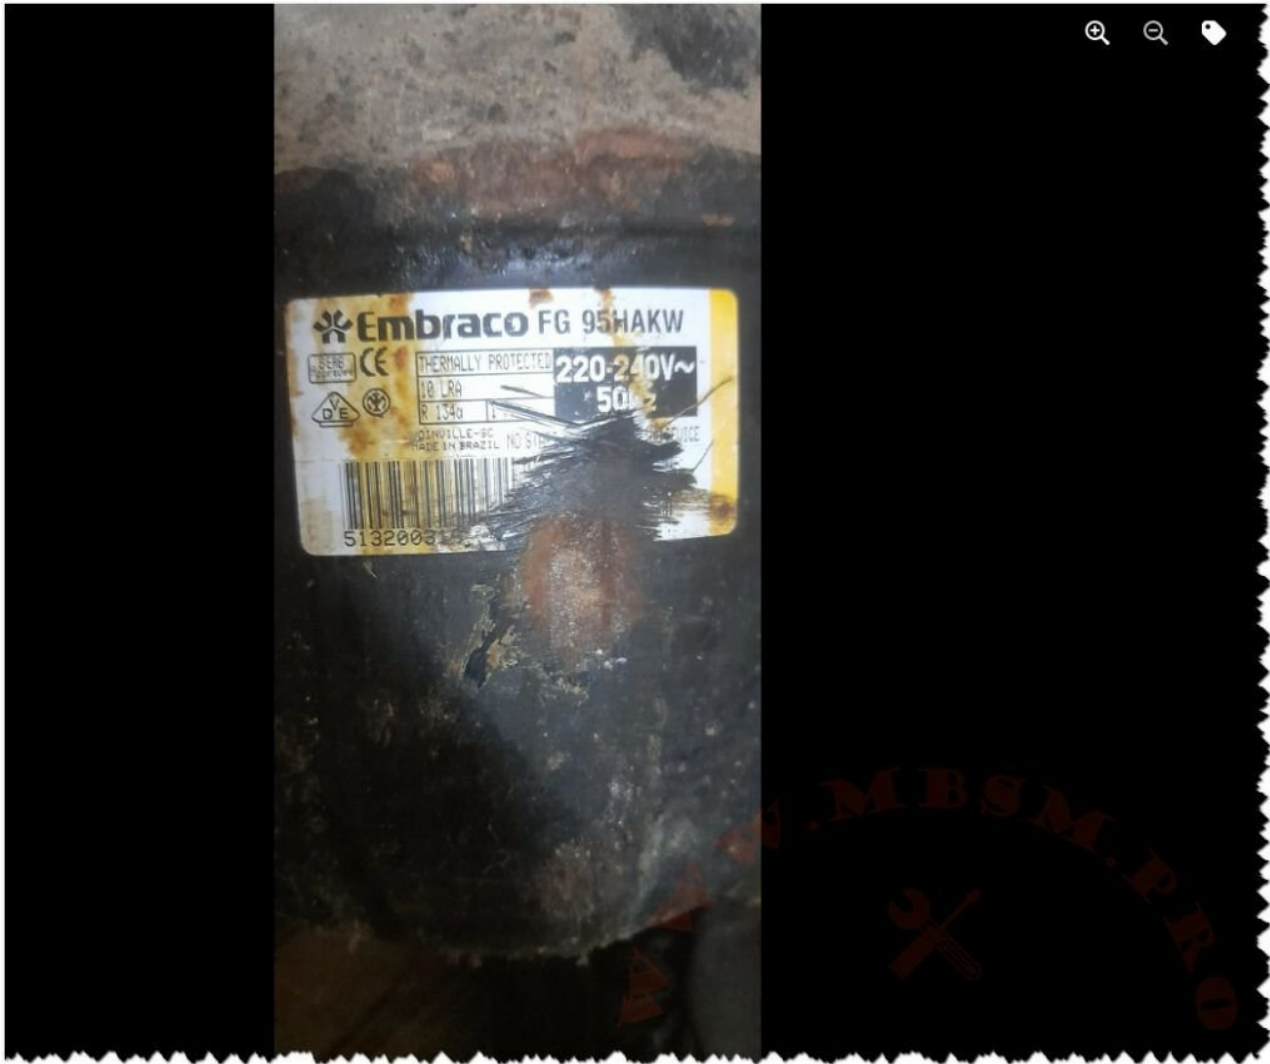

Private Picture Copyright : WWW.MBSM.PRO

Mbsm.pro, compressor, Embraco, Fg-95hak, Fg 95hak, 1/3 hp, lbp, r134a, 300 w, 10.6 cm³

Mbsm.pro, Bpm1111Z, 1/6 hp, Embraco, Compressor, R134A, lbp

Category: compressor

written by www.mbsm.pro | 30 January 2024