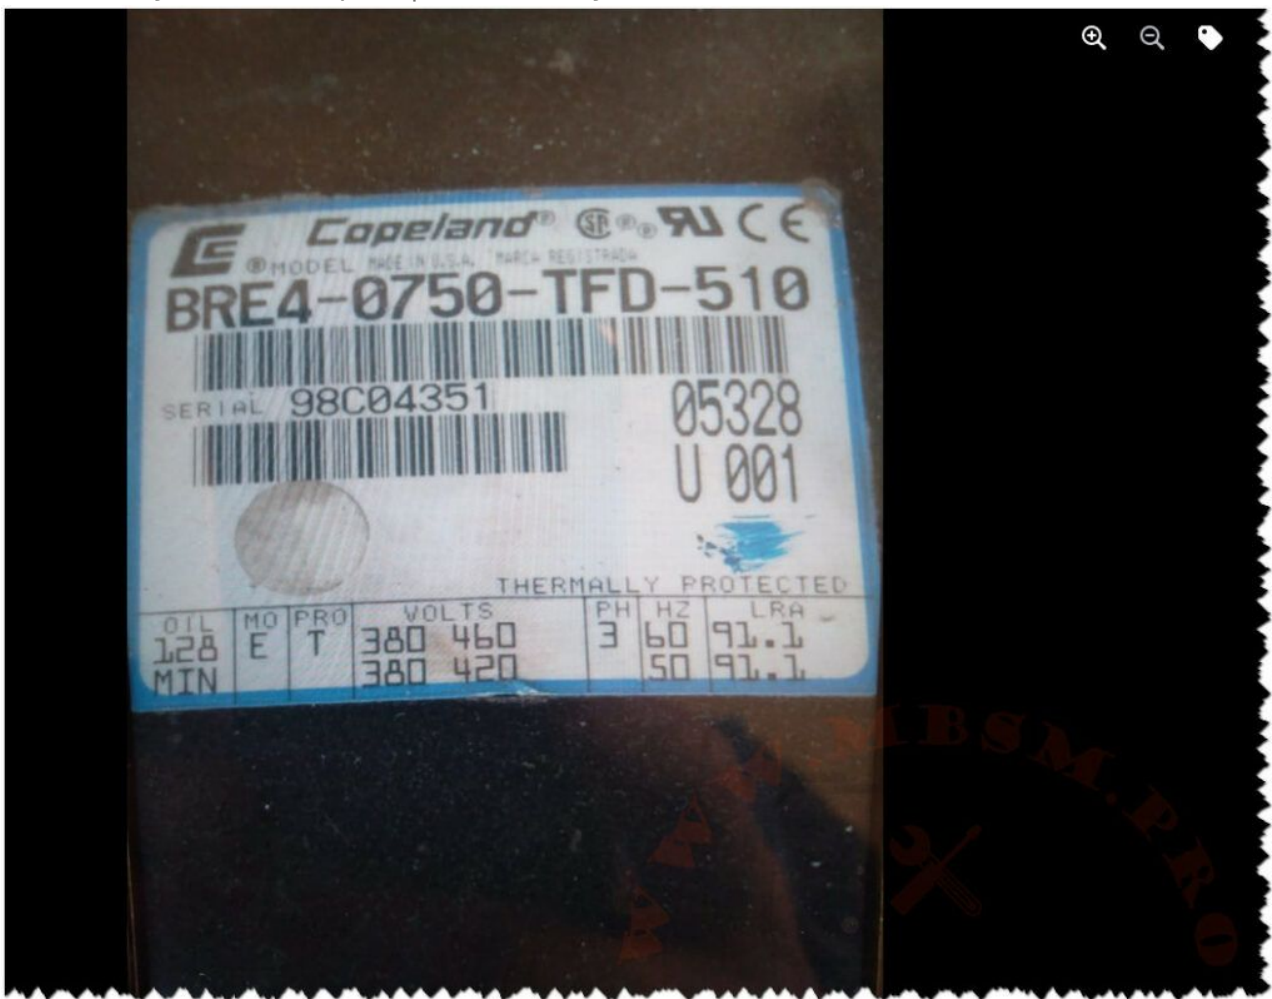

Mbsm.pro, Compressor, HSL17J, HSL17J-5 , HSL17J-5T1, 1/6 hp, lbp, 134 w, 115 kcal, serie J, Daewoo Compressor , r134a, oil 280, rsir, LRA 5.22, 220v, 1 ph/50hz

Mbsm.pro, compressor, BRE4-0750-TFD-510, Copeland, 7.5 HP, 460V, 3 PH, R22, R134A, R407C, Scroll Compressor, Copeland Compressor

Category: compressor

written by www.mbsm.pro | 30 January 2024

Private Picture Copyright : WWW.MBSM.PRO

Mbsm.pro, compressor, BRE4-0750-TFD-510, Copeland, 7.5 HP, 460V, 3 PH, R22, R134A, R407C, Scroll Compressor, Copeland Compressor

Mbsm.pro, LG, Compressor, MA69LCEG,