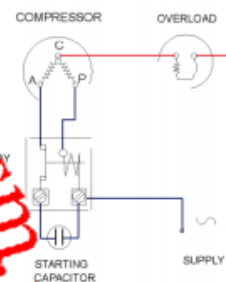

COMPRESSOR

Displacement (cm³)	12
Diameter (mm)	29.37
Stroke (mm)	17.8
Net Weight (Kg)	11.2
Oil type	ISO VG 22 ESTER
Oil charge (cm³)	400

MOTOR

Approximate Power (CV)	3/8
Voltage/Frequency (V/Hz)	200V 50Hz
Voltage range (V)	170-242
Code	61.575
Type	CSIR
Phase number	1 PH
Locked rotor current (A)	16.0
Main W. resist. at 25°C (Ω)	4.59
Start W. resist. at 25°C (Ω)	16.52

APPLICATION

Application	High/Mid. back pressure
Refrigerant	R134a
Evaporating (°C)	-25 to 10
Expansion	Capillar/Valve
Comp. cooling	Fan cooled
Max. ambient temp. (°C)	43

NOMINAL PERFORMANCE	CYCLE C	CYCLE D
Cooling capacity (kcal/h)	768	920
Input power (W)	505	530
EER (kcal/Wh)	1.52	1.73
COP (W/W)	1.76	2.01
Current (A)	3.29	3.39

TEST CONDITIONS

Evaporating temp. (°C)	5.0	7.2
Condensing temp. (°C)	55.0	55.0
Liq.t. entering expan. (°C)	55.0	46.0
Ambient t. and return (°C)	32.0	35.0
Tens/Freq (V/Hz)	200V 50Hz	200V 50Hz

ELECTRICAL COMPONENTS

Relay	2014 149.
Pick-Up (A)	7.80

ELECTRICAL COMPONENTS

Relay	2014 149.
Pick-Up (A)	7.80
Drop-Out (A)	6.65
Protector	MRT20APK T0188
Current (A)	13.2 12.3
Time check (seg)	7.5-14 7.5-14
Disc temp. (Open/Close) (°C)	105.0 / 61.0 115.0 / 61.0
Starting capacitor (μF/M/FM)	47- 56 / 330

DIMENSIONS AND ELECTRICAL DIAGRAM

DESIGNATION	INTERNAL DIAM. (MM)
1 Suction/Service	8.1
2 Service/Suction	8.1
3 Discharge	6.5

CSIR