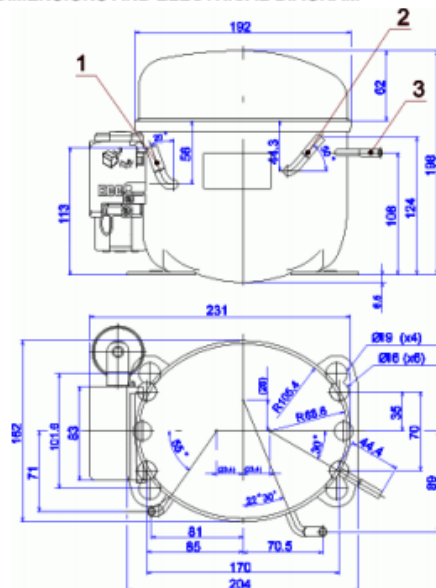

CE

MADE IN
SPAIN

72081480231000

2
272

COMPRESSOR

Displacement (cm ³)	12
Diameter (mm)	29.37
Stroke (mm)	17.8
Net Weight (Kg)	11.2
Oil type	ISO VG 22 ESTER
Oil charge (cm ³)	400

MOTOR

Approximate Power (CV)	3/8
Voltage/Frequency (V/Hz)	200V 50Hz
Voltage range (V)	170-242
Code	61.575
Type	CSIR
Phase number	1 PH
Locked rotor current (A)	16.0
Main W. resist. at 25°C (Ω)	4.59
Start W. resist. at 25°C (Ω)	16.52

DIMENSIONS AND ELECTRICAL DIAGRAM

DESIGNATION	INTERNAL DIAM. (MM)
1 Suction/Service	8.1
2 Service/Suction	8.1
3 Discharge	6.5

CSIR

MBSM.PRO , Compressor, Electrolux-Zem
GL60AA R134A ,1/6 HP , 1PH , 220-240
V 50 Hz