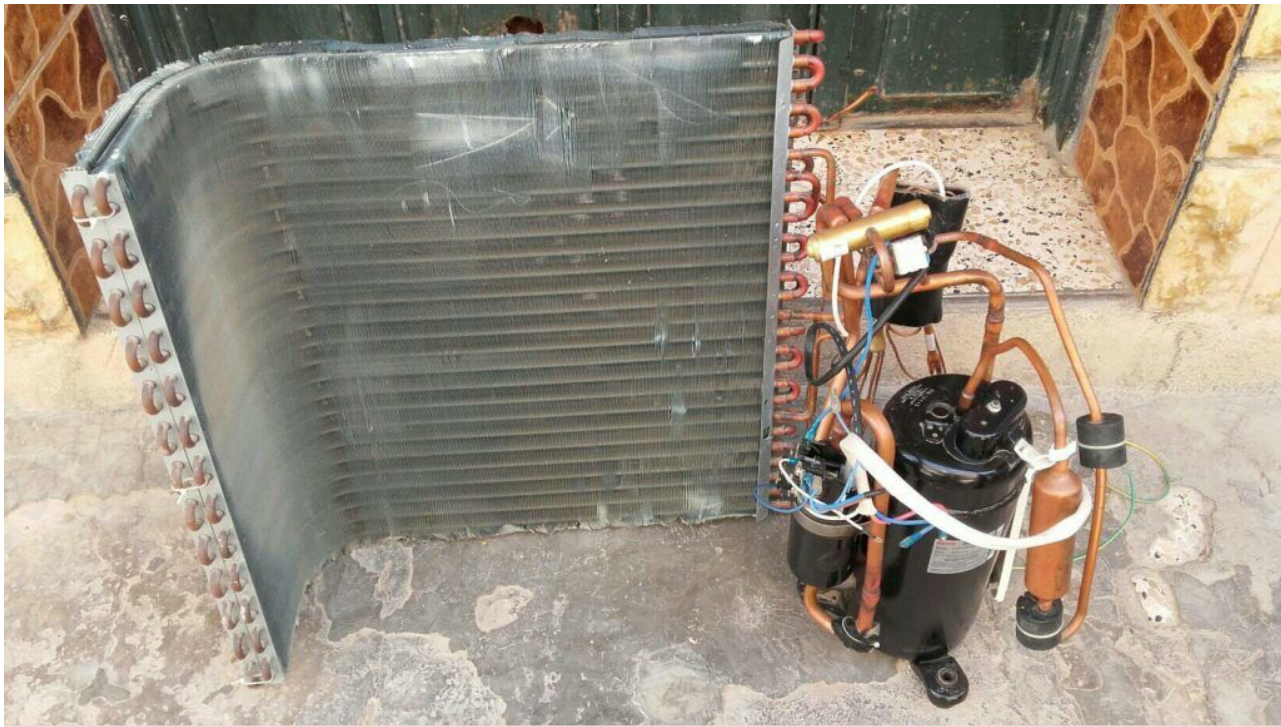

Private Picture Copyright : WWW.MBSM.PRO

Mbsm.pro, Air conditioner, Compressor, 24000 btu, 3RV416H2AAF, R-22, 220-240V, Sanyo

---

Mbsm.pro, Copeland, Reciprocating, Hermetic, Compressors, CRNQ-0500-TFD, 5 hp, R22, HCFC, R-22, 50 Hz, 3 – Phase, 380/420 V , CR QR Series

Category: compressor

written by www.mbsm.pro | 10 November 2024