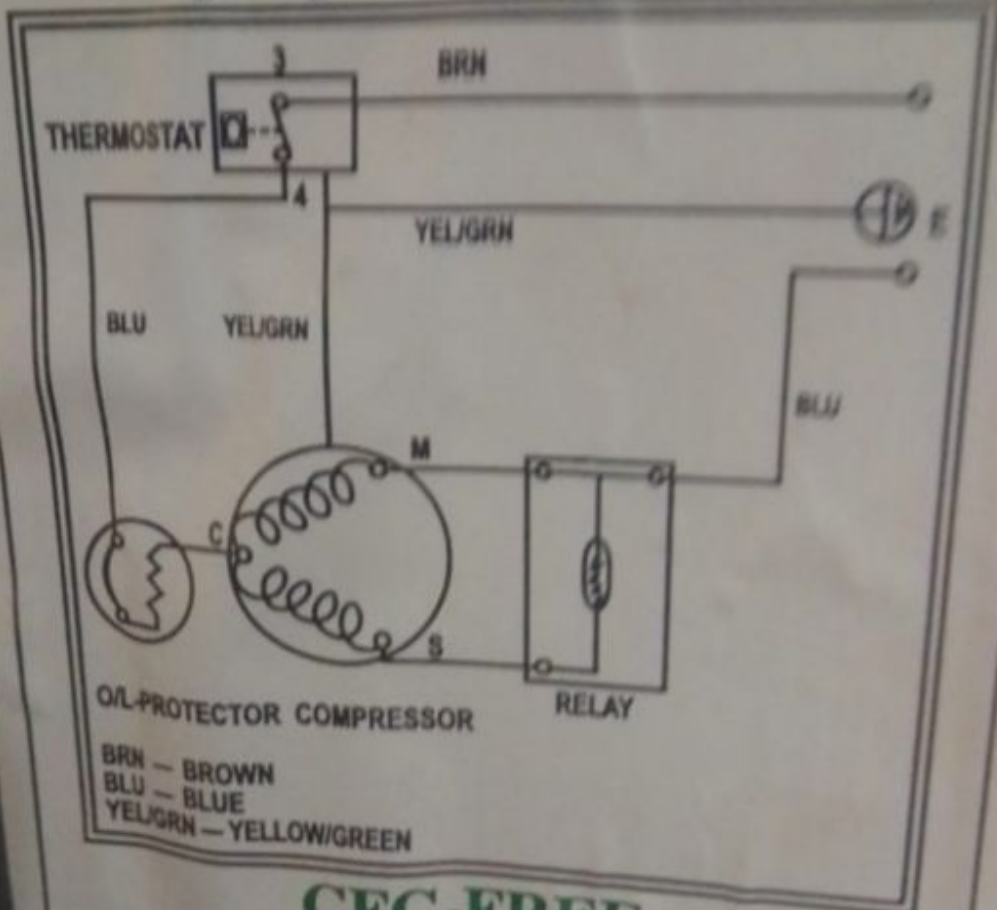

Wiring Diagram For Defrost Freezers

OIL-PROTECTOR COMPRESSOR

BRN - BROWN
BLU - BLUE
YEL/GRN - YELLOW/GREEN

CFC-FREE
REFRIGERANT : 134a
FOAM : C-PENTANE